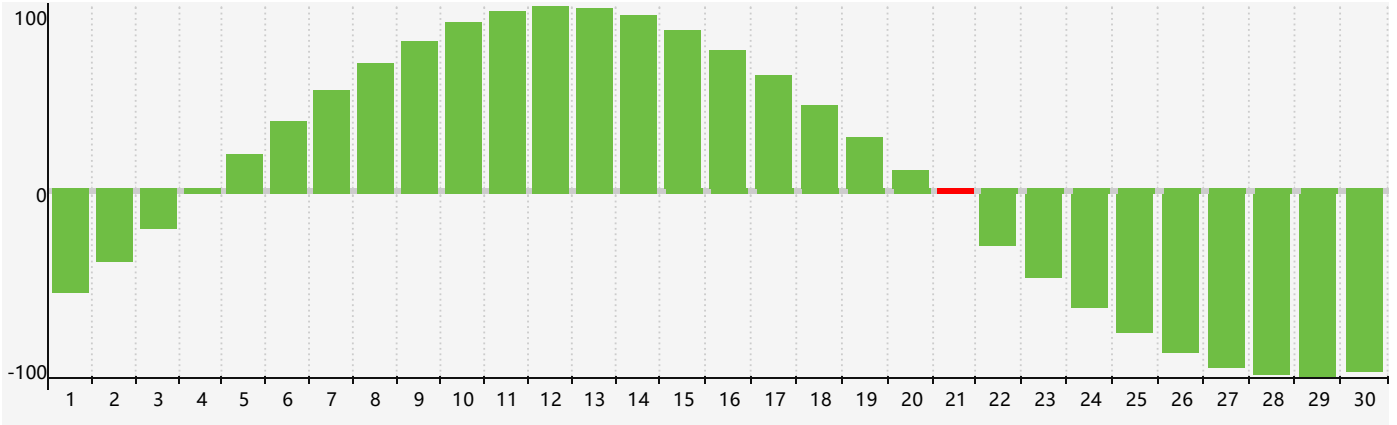

September 2021 Intellectual Biorhythm Charts

September 2021 Emotional Biorhythm Charts

September 2021 Physical Biorhythm Charts

September 2021

SUN	MON	TUE	WED	THU	FRI	SAT
29	30	31	1	2	3	4
5	6	7 Emotional	8	9	10	11
12	13	14	15	16 Physical	17	18
19	20	21 Intellectual	22	23	24	25
26	27	28	29	30	1	2