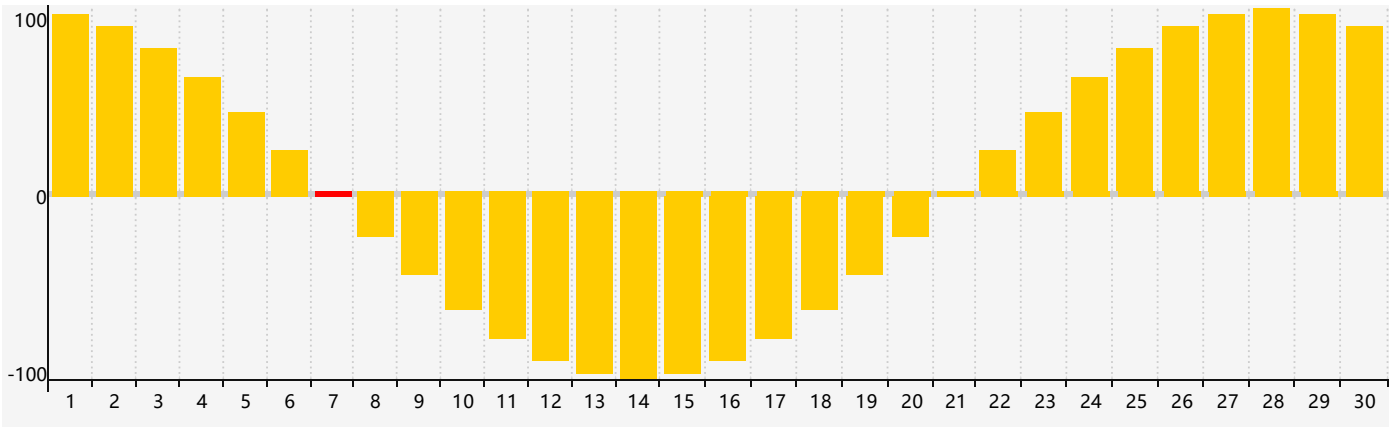

September 2021 Intellectual Biorhythm Charts

September 2021 Emotional Biorhythm Charts

September 2021 Physical Biorhythm Charts

September 2021

SUN	MON	TUE	WED	THU	FRI	SAT
29	30	31	1	2	3	4
5	6	7 Emotional	8	9	10	11
12	13	14	15	16 Physical	17	18
19	20	21 Intellectual	22	23	24	25
26	27	28	29	30	1	2