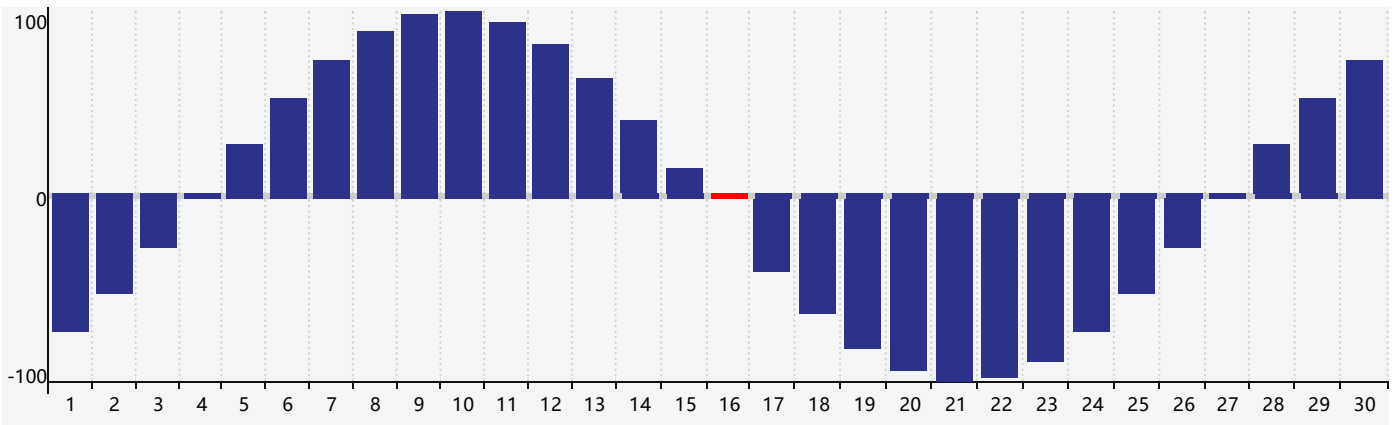

September 2021 Intellectual Biorhythm Charts

September 2021 Emotional Biorhythm Charts

September 2021 Physical Biorhythm Charts

September 2021

SUN	MON	TUE	WED	THU	FRI	SAT
29	30	31	1	2	3	4
5	6	7 Emotional	8	9	10	11
12	13	14	15	16 Physical	17	18
19	20	21 Intellectual	22	23	24	25
26	27	28	29	30	1	2