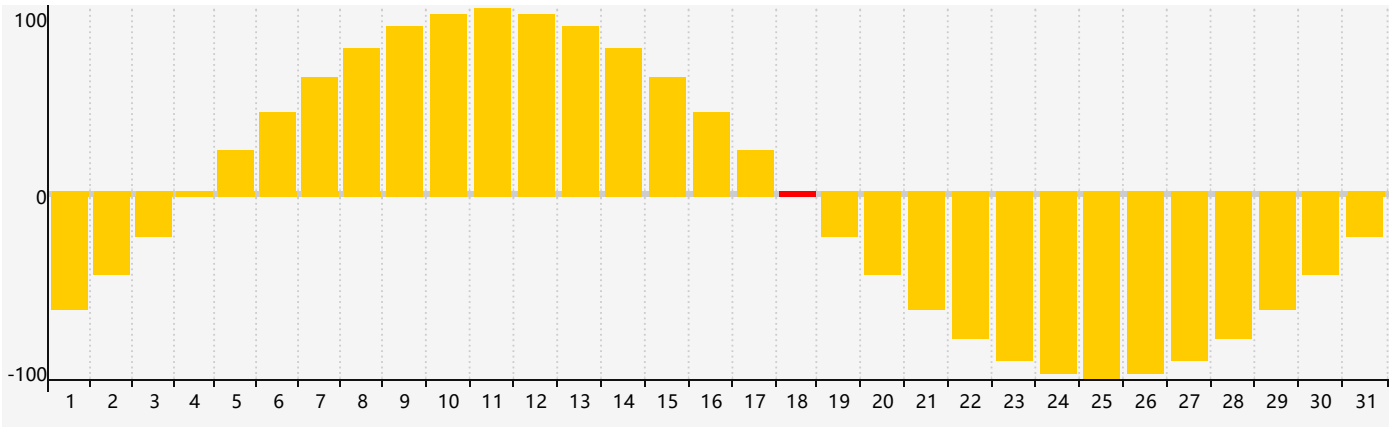

January 2022 Intellectual Biorhythm Charts

January 2022 Emotional Biorhythm Charts

January 2022 Physical Biorhythm Charts

January 2022

SUN	MON	TUE	WED	THU	FRI	SAT
26	27	28	29 <small>Physical</small>	30	31	1
2	3	4	5	6	7 <small>Intellectual</small>	8
9	10	11	12	13	14	15
16	17	18 <small>Emotional</small>	19	20	21 <small>Physical</small>	22
23	24	25	26	27	28	29
30	31	1	2	3	4	5