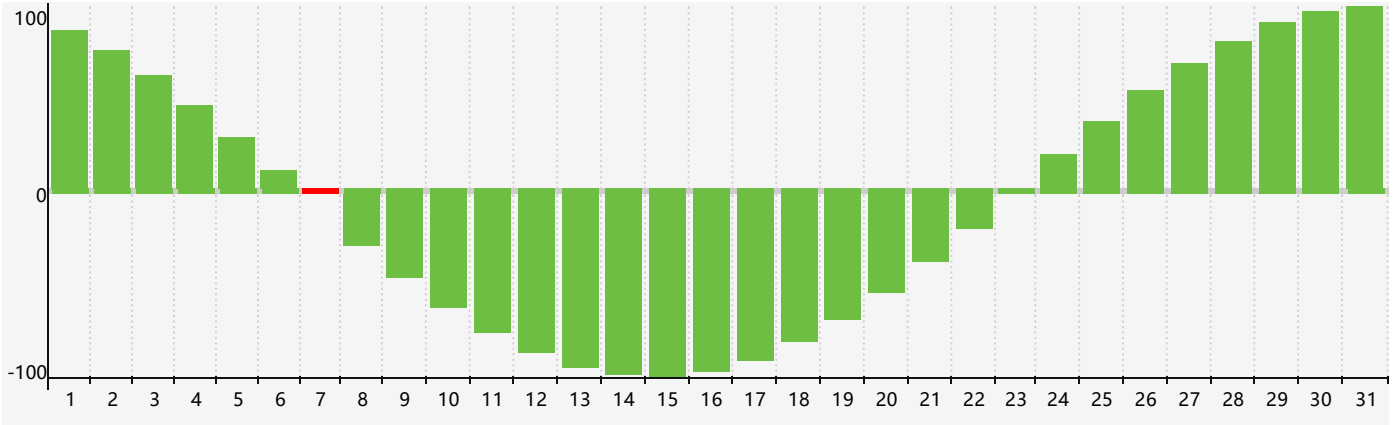

January 2022 Intellectual Biorhythm Charts

January 2022 Emotional Biorhythm Charts

January 2022 Physical Biorhythm Charts

January 2022

SUN	MON	TUE	WED	THU	FRI	SAT
26	27	28	29 <small>Physical</small>	30	31	1
2	3	4	5	6	7 <small>Intellectual</small>	8
9	10	11	12	13	14	15
16	17	18 <small>Emotional</small>	19	20	21 <small>Physical</small>	22
23	24	25	26	27	28	29
30	31	1	2	3	4	5