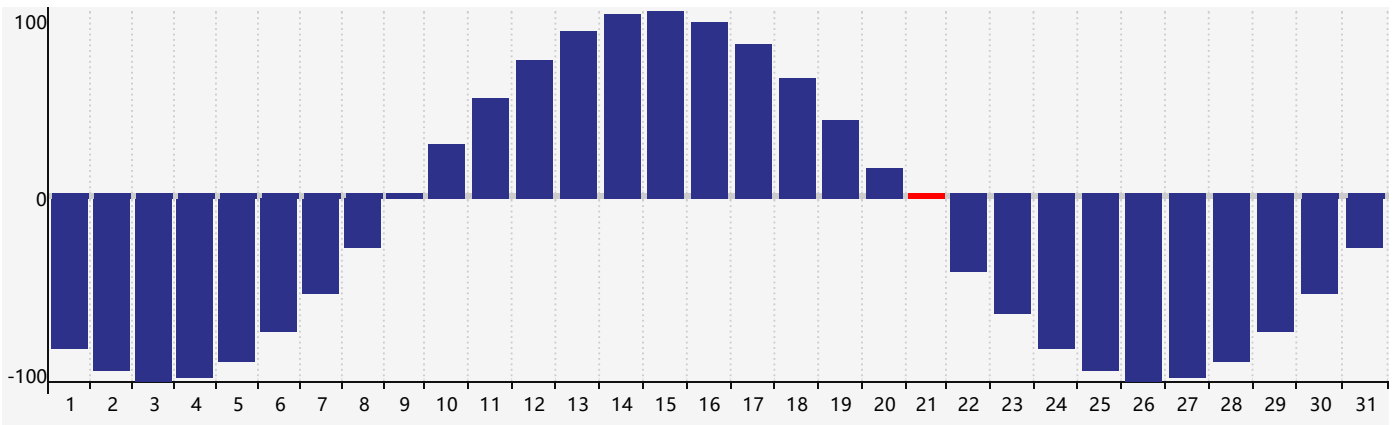

January 2022 Intellectual Biorhythm Charts

January 2022 Emotional Biorhythm Charts

January 2022 Physical Biorhythm Charts

January 2022

SUN	MON	TUE	WED	THU	FRI	SAT
26	27	28	29 <small>Physical</small>	30	31	1
2	3	4	5	6	7 <small>Intellectual</small>	8
9	10	11	12	13	14	15
16	17	18 <small>Emotional</small>	19	20	21 <small>Physical</small>	22
23	24	25	26	27	28	29
30	31	1	2	3	4	5