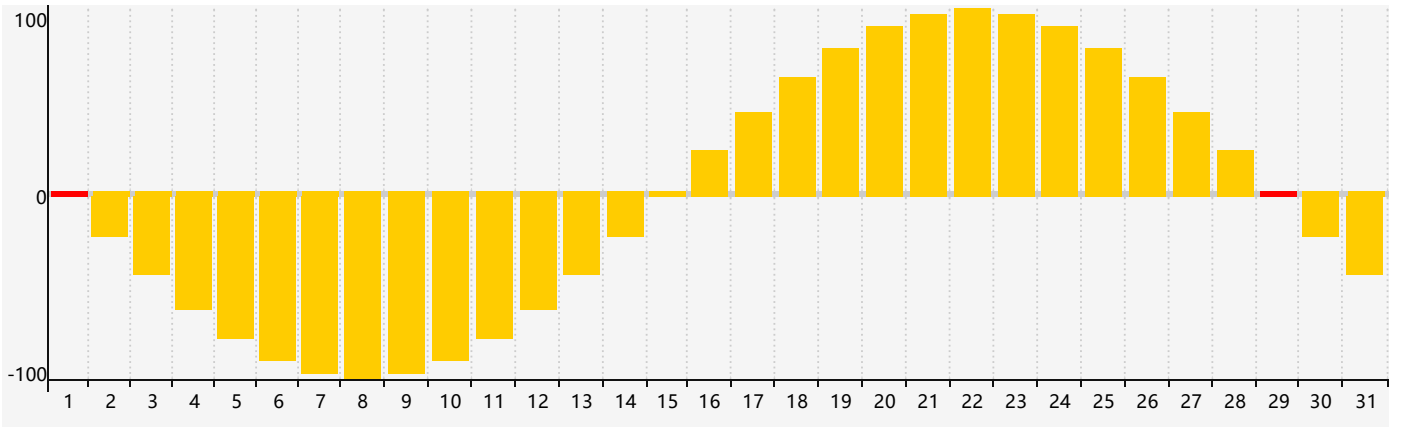

January 2022 Intellectual Biorhythm Charts

January 2022 Emotional Biorhythm Charts

January 2022 Physical Biorhythm Charts

January 2022

SUN	MON	TUE	WED	THU	FRI	SAT
26	27	28	29	30	31	1 Emotional
2	3	4	5	6 Physical	7	8
9	10	11	12	13	14	15
16	17	18	19	20	21	22
23	24 Intellectual	25	26	27	28	29 Emotional Physical
30	31	1	2	3	4	5