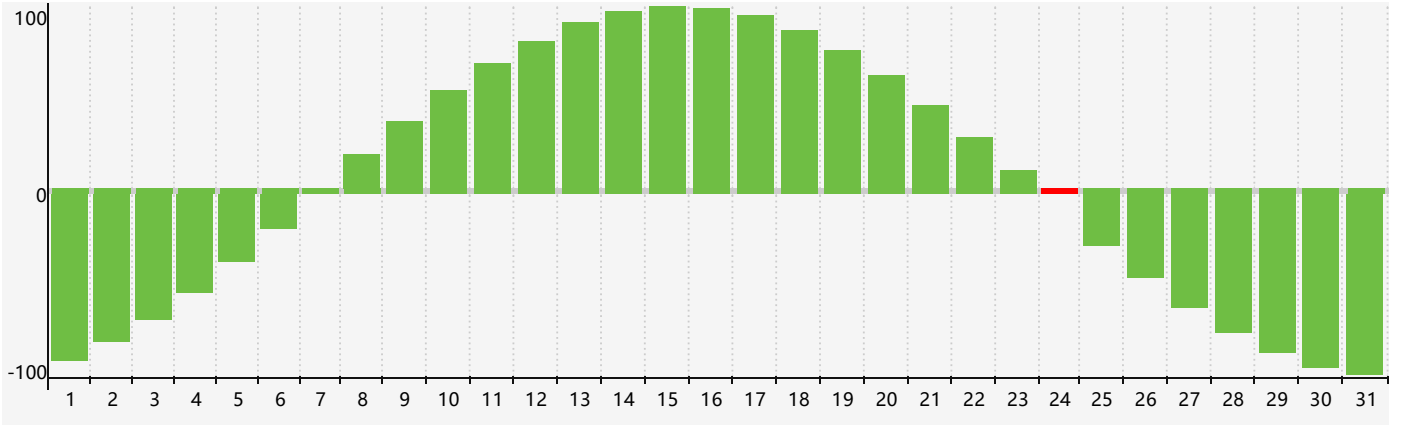

January 2022 Intellectual Biorhythm Charts

January 2022 Emotional Biorhythm Charts

January 2022 Physical Biorhythm Charts

January 2022

SUN	MON	TUE	WED	THU	FRI	SAT
26	27	28	29	30	31	1 Emotional
2	3	4	5	6 Physical	7	8
9	10	11	12	13	14	15
16	17	18	19	20	21	22
23	24 Intellectual	25	26	27	28	29 Emotional Physical
30	31	1	2	3	4	5