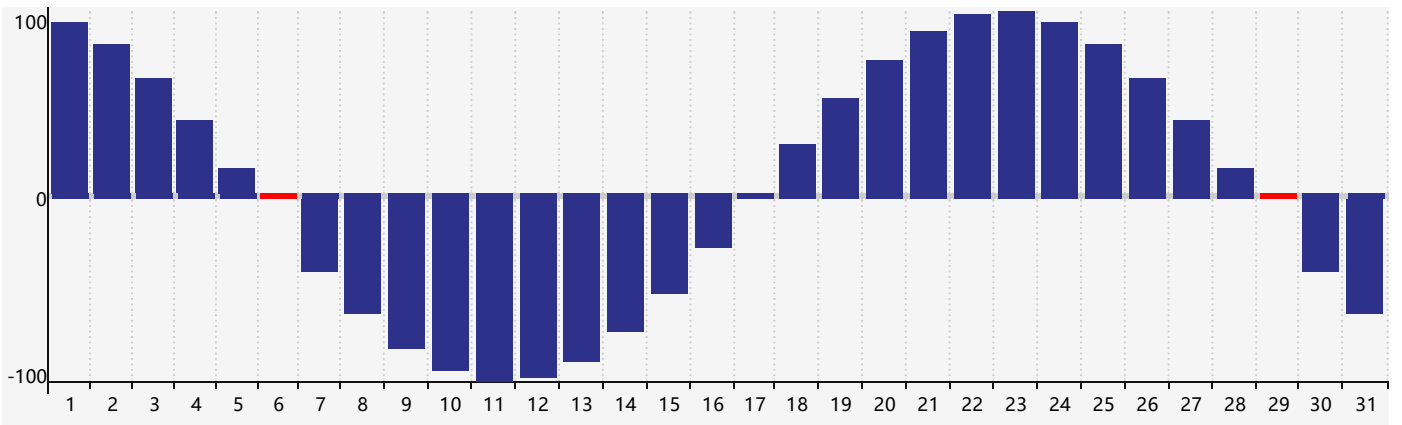

January 2022 Intellectual Biorhythm Charts

January 2022 Emotional Biorhythm Charts

January 2022 Physical Biorhythm Charts

January 2022

SUN	MON	TUE	WED	THU	FRI	SAT
26	27	28	29	30	31	1 Emotional
2	3	4	5	6 Physical	7	8
9	10	11	12	13	14	15
16	17	18	19	20	21	22
23	24 Intellectual	25	26	27	28	29 Emotional Physical
30	31	1	2	3	4	5