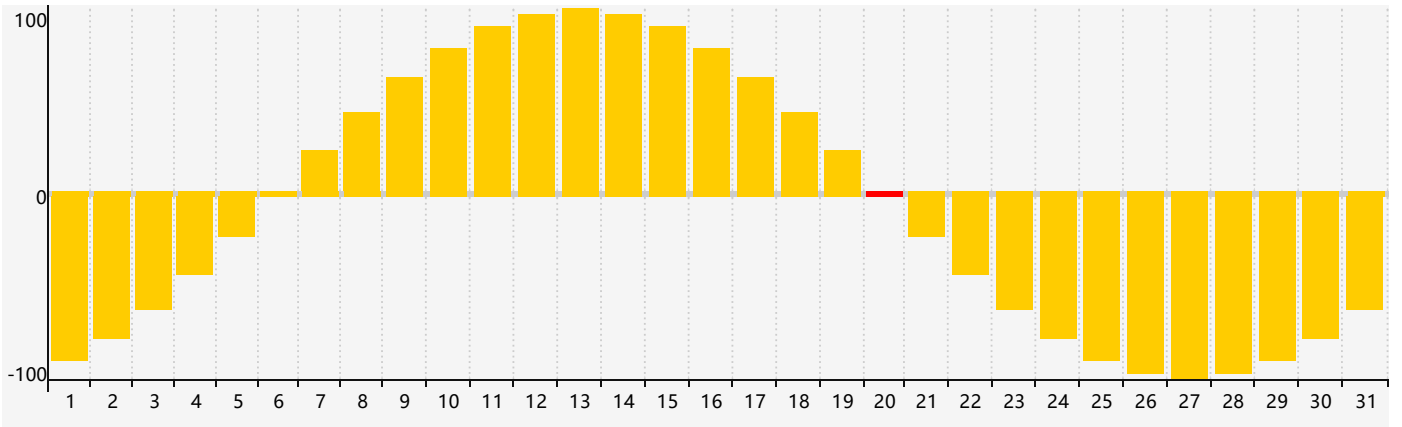

January 2022 Intellectual Biorhythm Charts

January 2022 Emotional Biorhythm Charts

January 2022 Physical Biorhythm Charts

January 2022

SUN	MON	TUE	WED	THU	FRI	SAT
26	27	28	29	30	31	1
2 Intellectual	3	4	5	6	7	8
9 Physical	10	11	12	13	14	15
16	17	18	19	20 Emotional	21	22
23	24	25	26	27	28	29
30	31	1 Physical	2	3	4 Intellectual	5