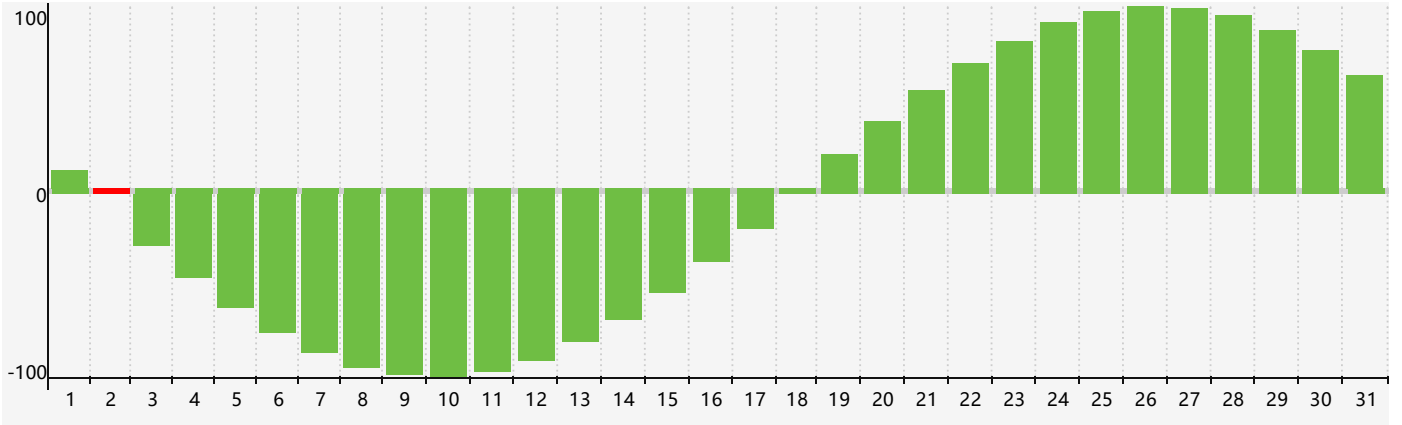

January 2022 Intellectual Biorhythm Charts

January 2022 Emotional Biorhythm Charts

January 2022 Physical Biorhythm Charts

January 2022

SUN	MON	TUE	WED	THU	FRI	SAT
26	27	28	29	30	31	1
2 Intellectual	3	4	5	6	7	8
9 Physical	10	11	12	13	14	15
16	17	18	19	20 Emotional	21	22
23	24	25	26	27	28	29
30	31	1 Physical	2	3	4 Intellectual	5