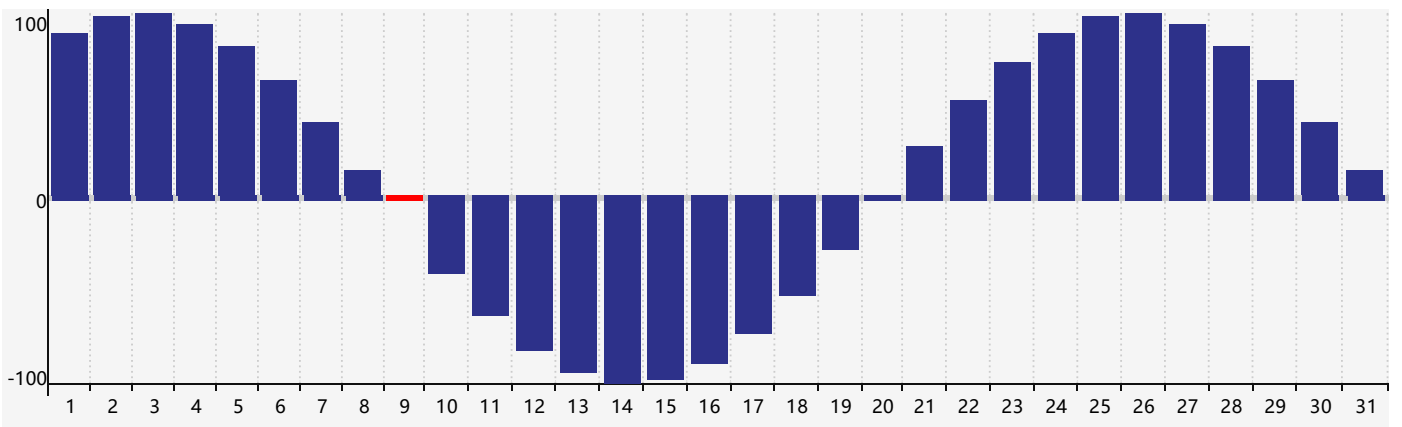

January 2022 Intellectual Biorhythm Charts

January 2022 Emotional Biorhythm Charts

January 2022 Physical Biorhythm Charts

January 2022

SUN	MON	TUE	WED	THU	FRI	SAT
26	27	28	29	30	31	1
2 Intellectual	3	4	5	6	7	8
9 Physical	10	11	12	13	14	15
16	17	18	19	20 Emotional	21	22
23	24	25	26	27	28	29
30	31	1 Physical	2	3	4 Intellectual	5