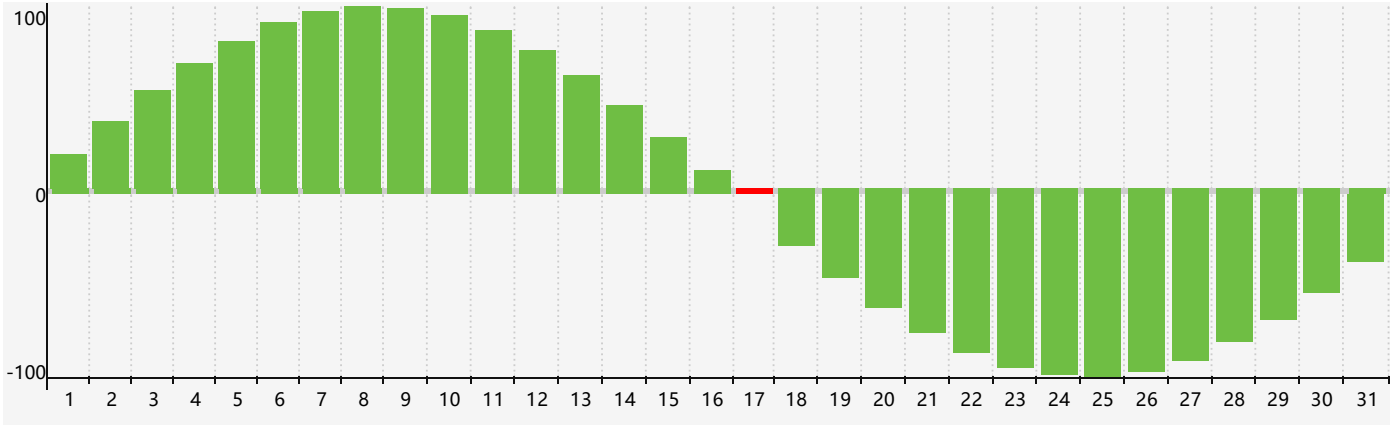

January 2022 Intellectual Biorhythm Charts

January 2022 Emotional Biorhythm Charts

January 2022 Physical Biorhythm Charts

January 2022

SUN	MON	TUE	WED	THU	FRI	SAT
26	27	28	29 <small>Physical</small>	30	31	1
2	3	4	5	6	7	8
9	10 <small>Emotional</small>	11	12	13	14	15
16	17 <small>Intellectual</small>	18	19	20	21 <small>Physical</small>	22
23	24	25	26	27	28	29
30	31	1	2	3	4	5