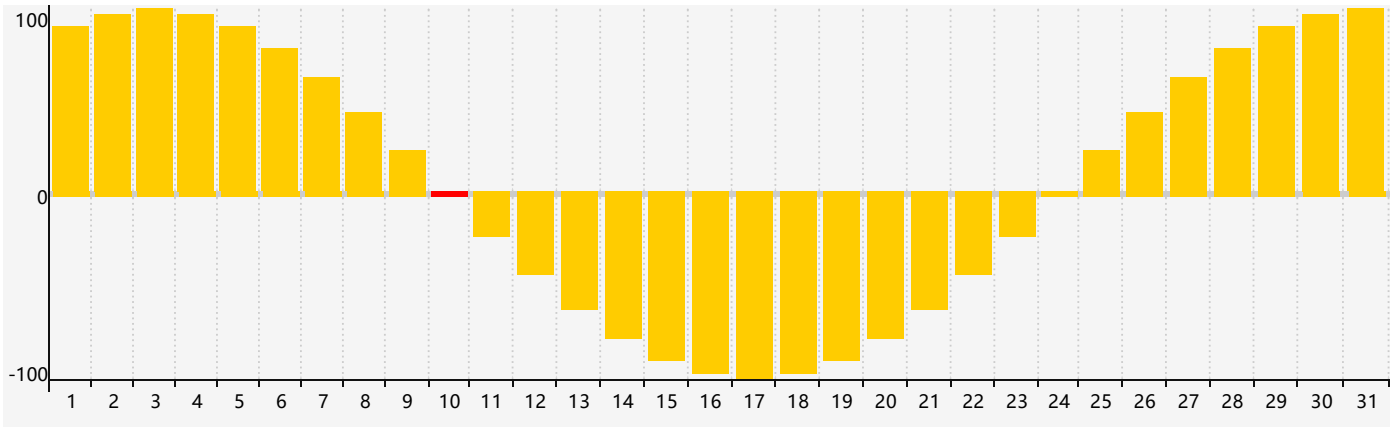

January 2022 Intellectual Biorhythm Charts

January 2022 Emotional Biorhythm Charts

January 2022 Physical Biorhythm Charts

January 2022

SUN	MON	TUE	WED	THU	FRI	SAT
26	27	28	29 <small>Physical</small>	30	31	1
2	3	4	5	6	7	8
9	10 <small>Emotional</small>	11	12	13	14	15
16	17 <small>Intellectual</small>	18	19	20	21 <small>Physical</small>	22
23	24	25	26	27	28	29
30	31	1	2	3	4	5