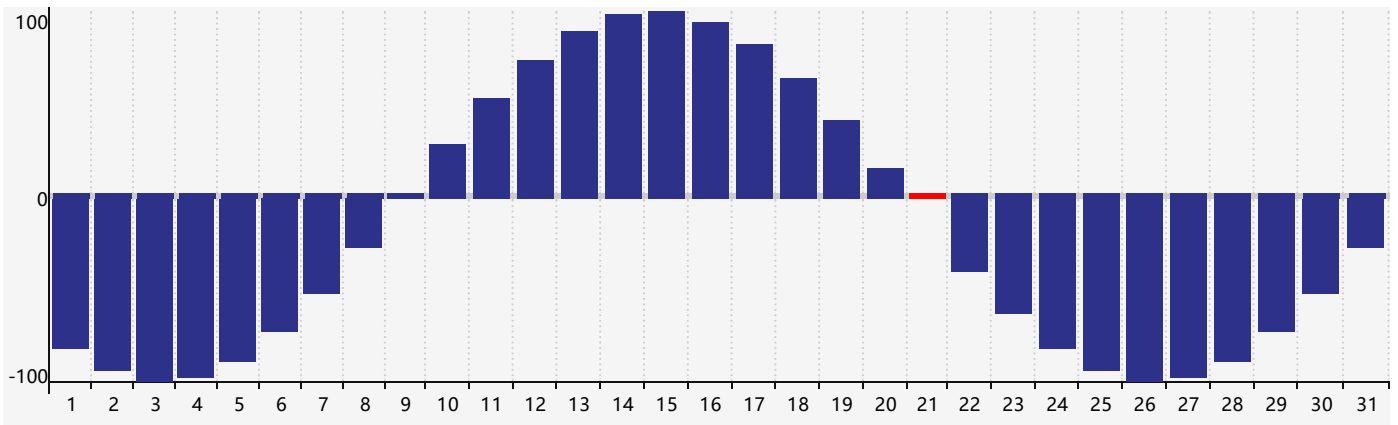

January 2022 Intellectual Biorhythm Charts

January 2022 Emotional Biorhythm Charts

January 2022 Physical Biorhythm Charts

January 2022

SUN	MON	TUE	WED	THU	FRI	SAT
26	27	28	29 <small>Physical</small>	30	31	1
2	3	4	5	6	7	8
9	10 <small>Emotional</small>	11	12	13	14	15
16	17 <small>Intellectual</small>	18	19	20	21 <small>Physical</small>	22
23	24	25	26	27	28	29
30	31	1	2	3	4	5