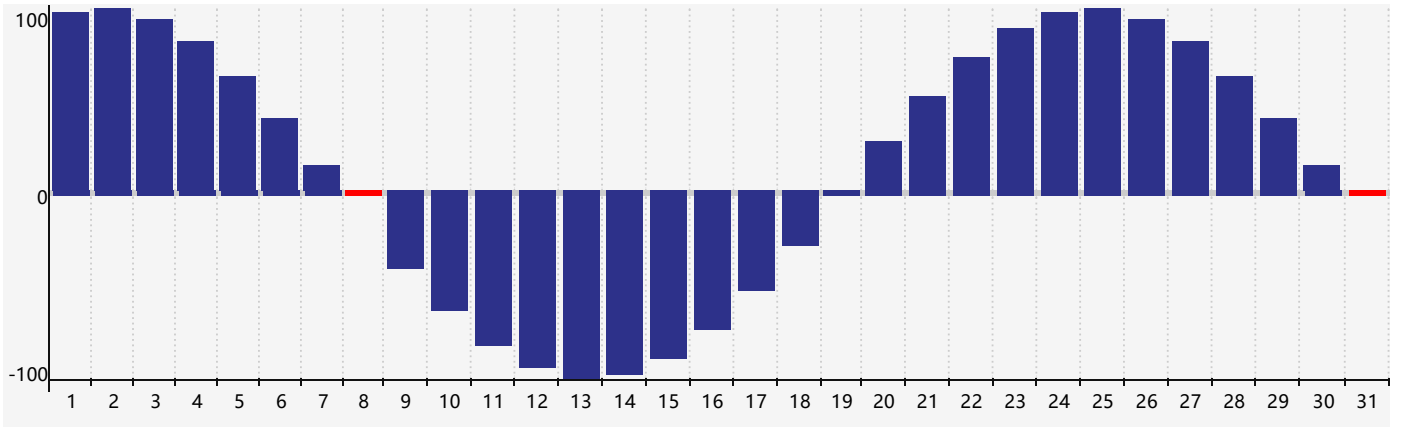

January 2022 Physical Biorhythm Charts

January 2022

SUN	MON	TUE	WED	THU	FRI	SAT
26	27	28	29	30	31	1
2	3	4	5	6	7	8 Physical
9	10	11	12	13	14	15
16	17	18	19	20	21	22
23	24	25	26	27	28	29
30	31 Physical	1	2	3	4	5