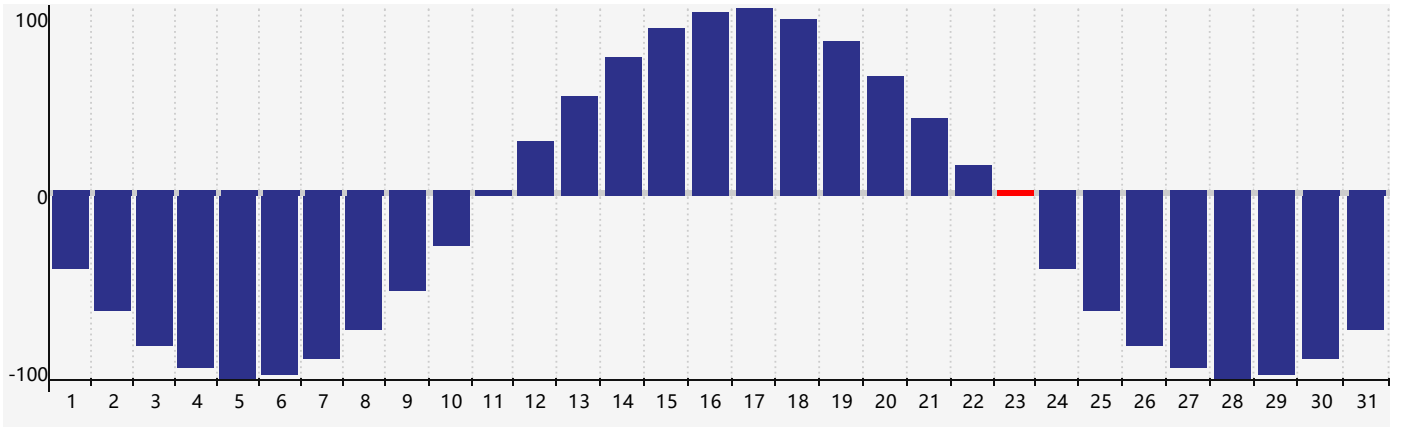

January 2022 Physical Biorhythm Charts

January 2022

SUN	MON	TUE	WED	THU	FRI	SAT
26	27	28	29	30	31 <small>Physical</small>	1
2	3	4	5	6	7	8
9	10	11	12	13	14	15
16	17	18	19	20	21	22
23 <small>Physical</small>	24	25	26	27	28	29
30	31	1	2	3	4	5