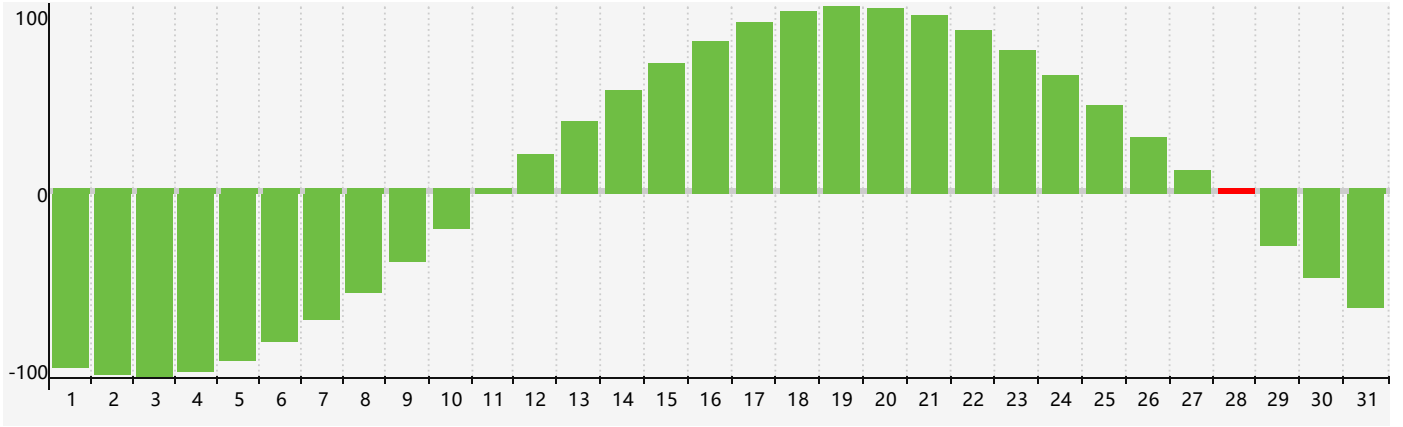

January 2022 Intellectual Biorhythm Charts

January 2022

SUN	MON	TUE	WED	THU	FRI	SAT
26 <small>Intellectual</small>	27	28	29	30	31	1
2	3	4	5	6	7	8
9	10	11	12	13	14	15
16	17	18	19	20	21	22
23	24	25	26	27	28 <small>Intellectual</small>	29
30	31	1	2	3	4	5