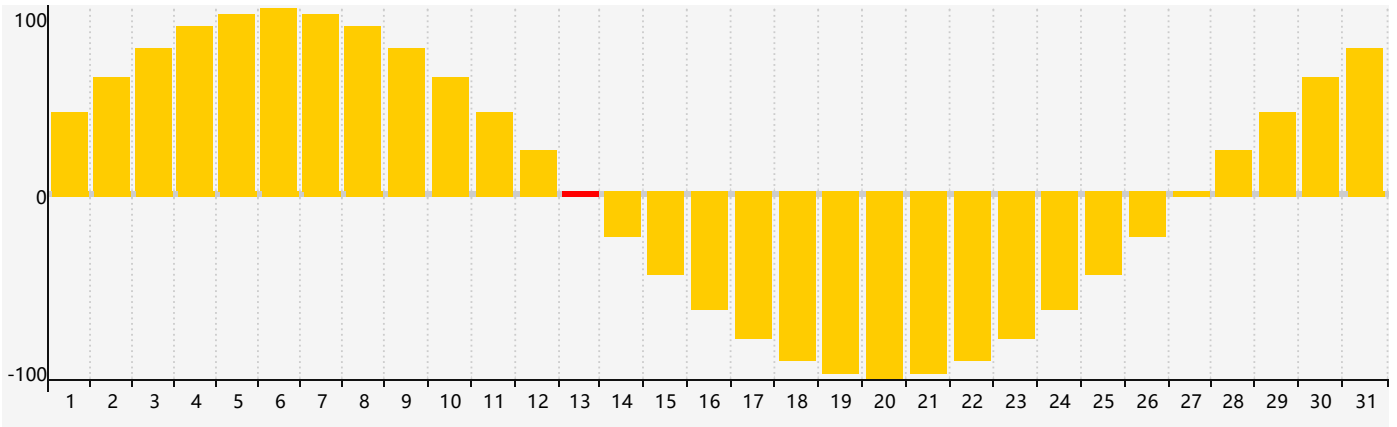

October 2022 Intellectual Biorhythm Charts

October 2022 Emotional Biorhythm Charts

October 2022 Physical Biorhythm Charts

October 2022

SUN	MON	TUE	WED	THU	FRI	SAT
25	26	27	28 <small>Physical</small>	29	30	1
2	3	4	5	6	7	8
9	10	11	12	13 <small>Emotional</small>	14	15
16	17	18	19	20	21 <small>Physical</small>	22
23	24 <small>Intellectual</small>	25	26	27	28	29
30	31	1	2	3	4	5