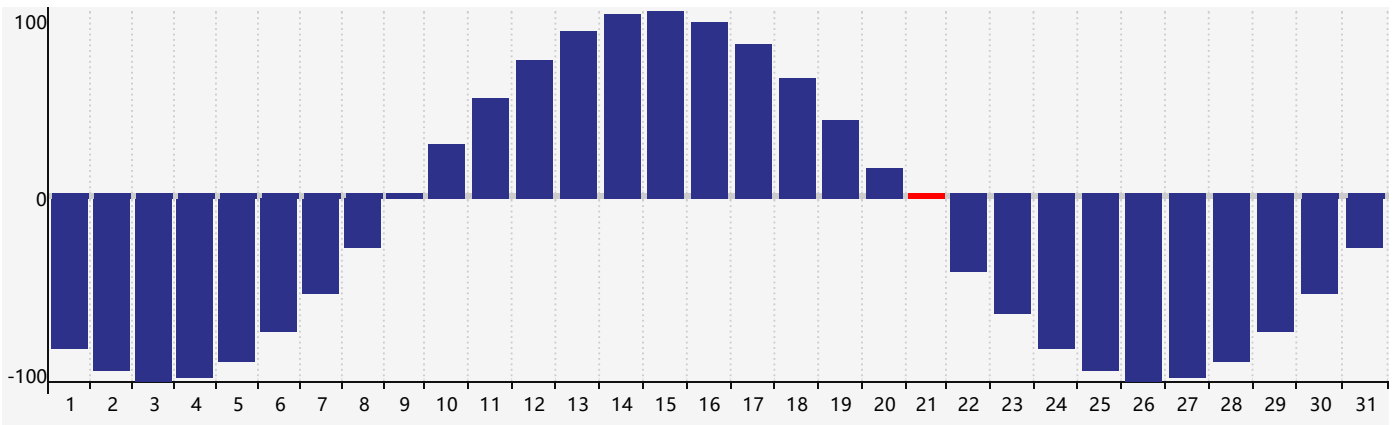

October 2022 Intellectual Biorhythm Charts

October 2022 Emotional Biorhythm Charts

October 2022 Physical Biorhythm Charts

October 2022

SUN	MON	TUE	WED	THU	FRI	SAT
25	26	27	28 <small>Physical</small>	29	30	1
2	3	4	5	6	7	8
9	10	11	12	13 <small>Emotional</small>	14	15
16	17	18	19	20	21 <small>Physical</small>	22
23	24 <small>Intellectual</small>	25	26	27	28	29
30	31	1	2	3	4	5