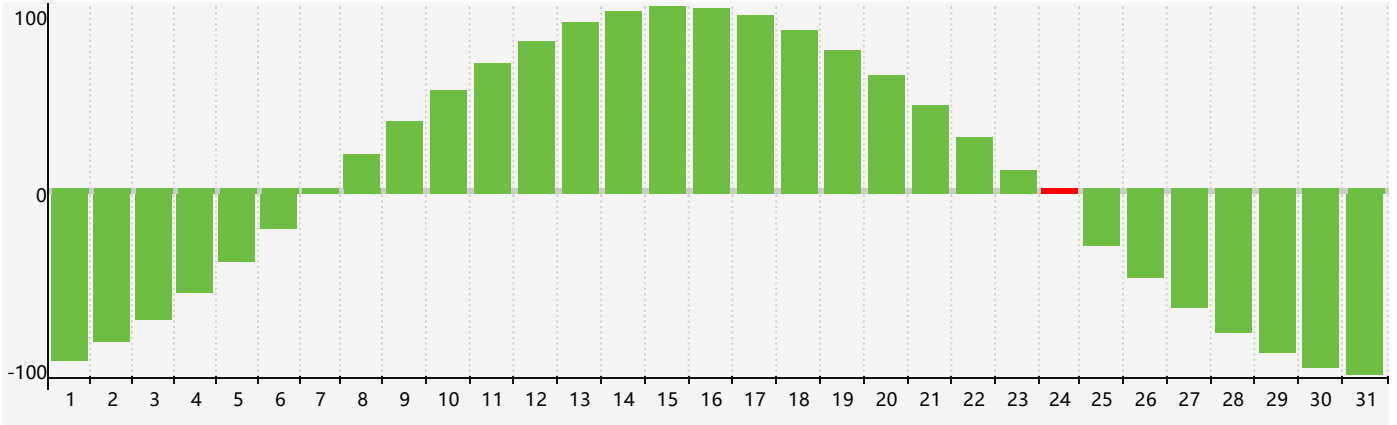

October 2022 Intellectual Biorhythm Charts

October 2022 Emotional Biorhythm Charts

October 2022 Physical Biorhythm Charts

October 2022

SUN	MON	TUE	WED	THU	FRI	SAT
25	26	27	28 <small>Physical</small>	29	30	1
2	3	4	5	6	7	8
9	10	11	12	13 <small>Emotional</small>	14	15
16	17	18	19	20	21 <small>Physical</small>	22
23	24 <small>Intellectual</small>	25	26	27	28	29
30	31	1	2	3	4	5