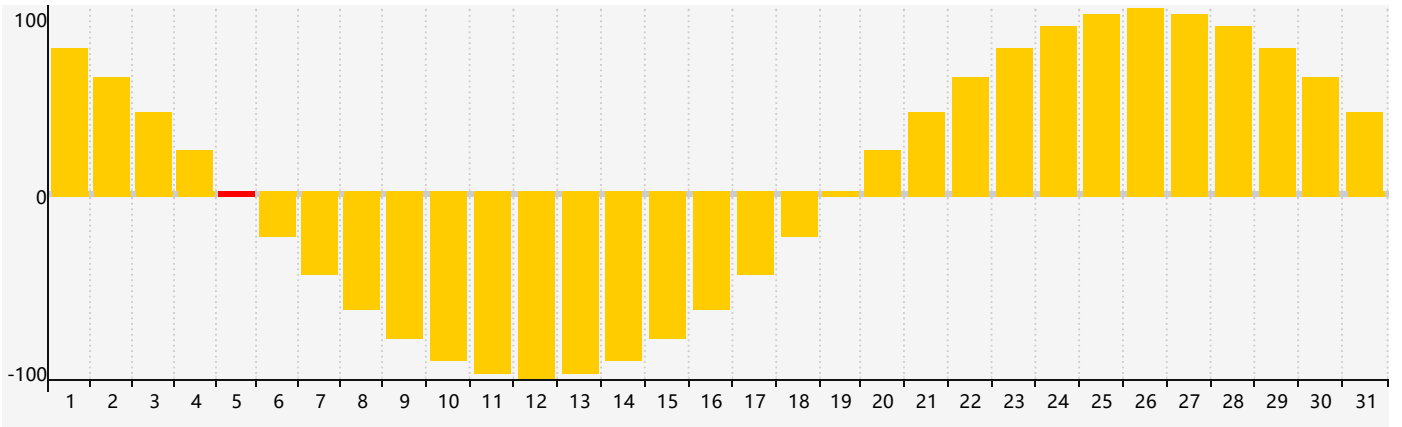

October 2022 Intellectual Biorhythm Charts

October 2022 Emotional Biorhythm Charts

October 2022 Physical Biorhythm Charts

October 2022

SUN	MON	TUE	WED	THU	FRI	SAT
25	26 <small>Physical</small>	27	28	29	30	1
2	3	4	5 <small>Emotional</small>	6	7	8
9	10 <small>Intellectual</small>	11	12	13	14	15
16	17	18	19 <small>Physical</small>	20	21	22
23	24	25	26	27	28	29
30	31	1	2 <small>Emotional</small>	3	4	5