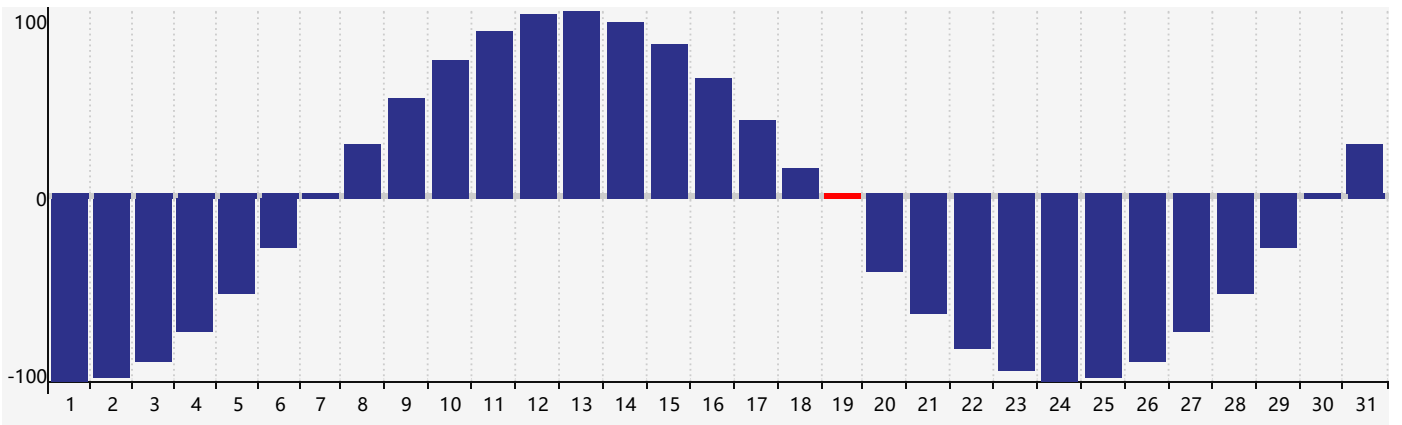

October 2022 Intellectual Biorhythm Charts

October 2022 Emotional Biorhythm Charts

October 2022 Physical Biorhythm Charts

October 2022

SUN	MON	TUE	WED	THU	FRI	SAT
25	26 <small>Physical</small>	27	28	29	30	1
2	3	4	5 <small>Emotional</small>	6	7	8
9	10 <small>Intellectual</small>	11	12	13	14	15
16	17	18	19 <small>Physical</small>	20	21	22
23	24	25	26	27	28	29
30	31	1	2 <small>Emotional</small>	3	4	5