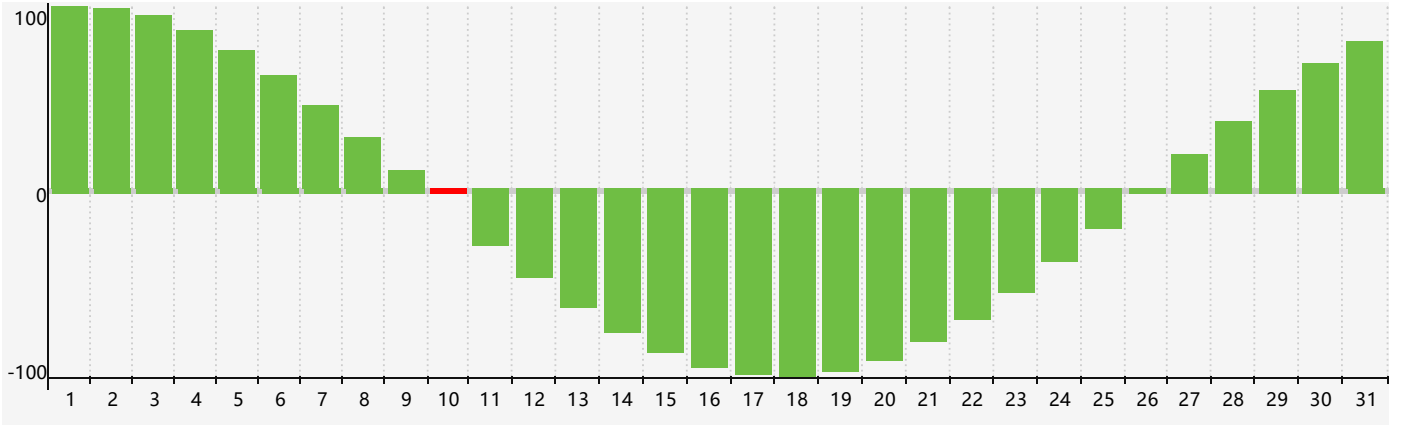

October 2022 Intellectual Biorhythm Charts

October 2022 Emotional Biorhythm Charts

October 2022 Physical Biorhythm Charts

October 2022

SUN	MON	TUE	WED	THU	FRI	SAT
25	26 <small>Physical</small>	27	28	29	30	1
2	3	4	5 <small>Emotional</small>	6	7	8
9	10 <small>Intellectual</small>	11	12	13	14	15
16	17	18	19 <small>Physical</small>	20	21	22
23	24	25	26	27	28	29
30	31	1	2 <small>Emotional</small>	3	4	5