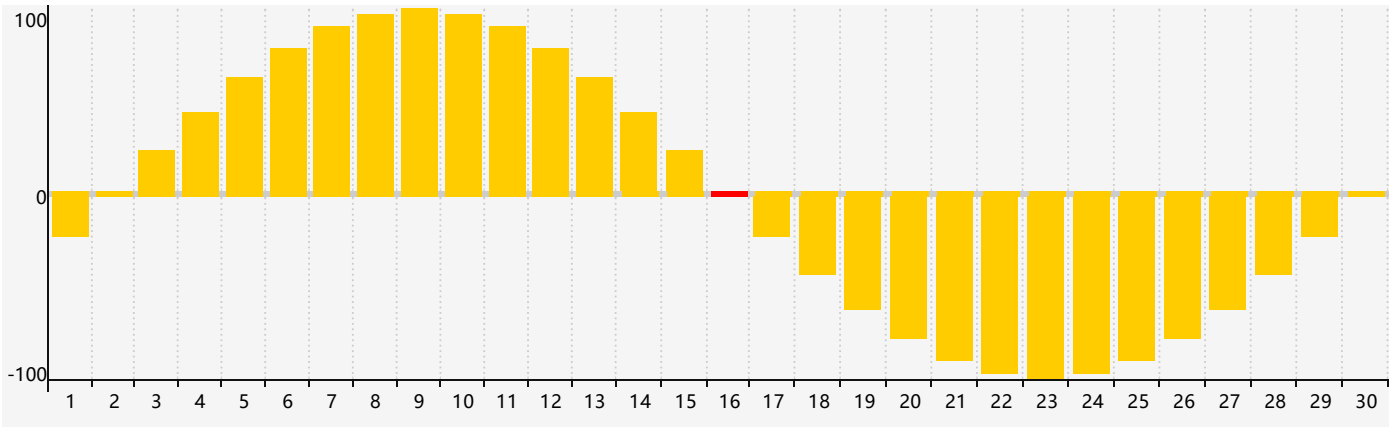

November 2022 Intellectual Biorhythm Charts

November 2022 Emotional Biorhythm Charts

November 2022 Physical Biorhythm Charts

November 2022

SUN	MON	TUE	WED	THU	FRI	SAT
30	31	1	2	3	4	5
6	7	8	9	10	11	12
13	14 Intellectual	15	16 Emotional	17 Physical	18	19
20	21	22	23	24	25	26
27	28	29	30	1	2	3