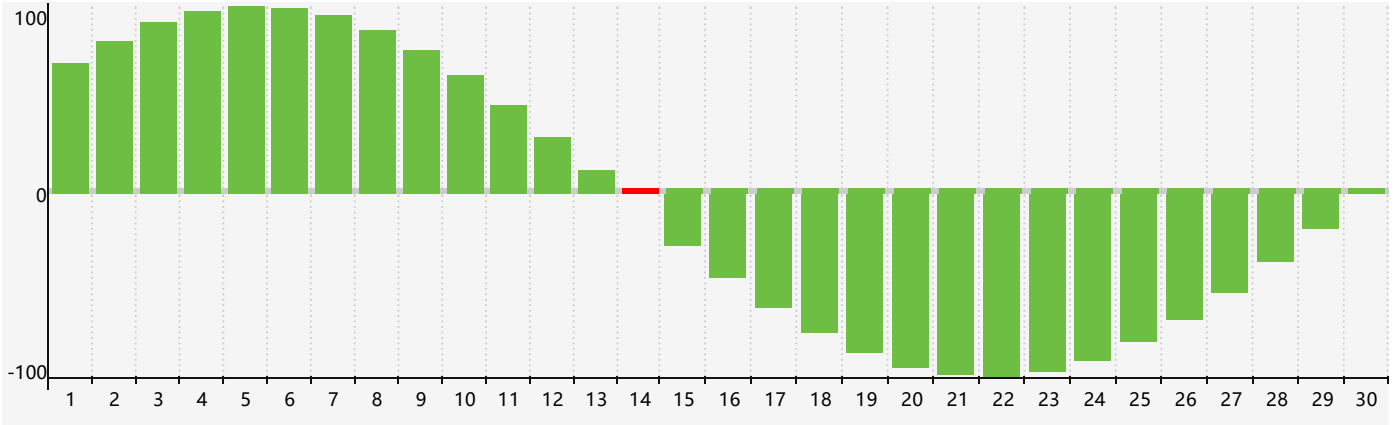

November 2022 Intellectual Biorhythm Charts

November 2022 Emotional Biorhythm Charts

November 2022 Physical Biorhythm Charts

November 2022

SUN	MON	TUE	WED	THU	FRI	SAT
30	31	1	2	3	4	5
6	7	8	9	10	11	12
13	14 Intellectual	15	16 Emotional	17 Physical	18	19
20	21	22	23	24	25	26
27	28	29	30	1	2	3