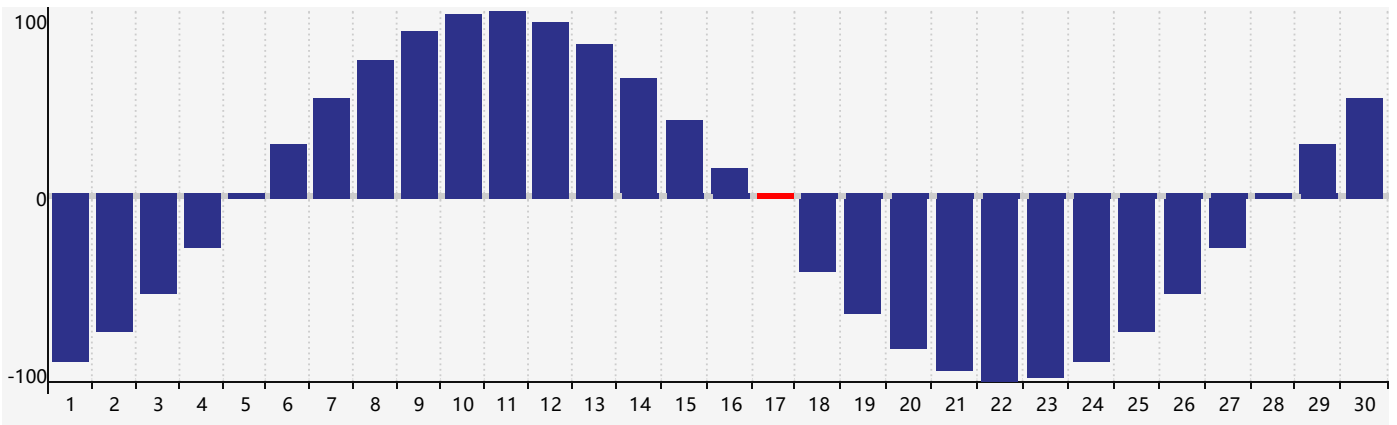

November 2022 Intellectual Biorhythm Charts

November 2022 Emotional Biorhythm Charts

November 2022 Physical Biorhythm Charts

November 2022

SUN	MON	TUE	WED	THU	FRI	SAT
30	31	1	2	3	4	5
6	7	8	9	10	11	12
13	14 Intellectual	15	16 Emotional	17 Physical	18	19
20	21	22	23	24	25	26
27	28	29	30	1	2	3