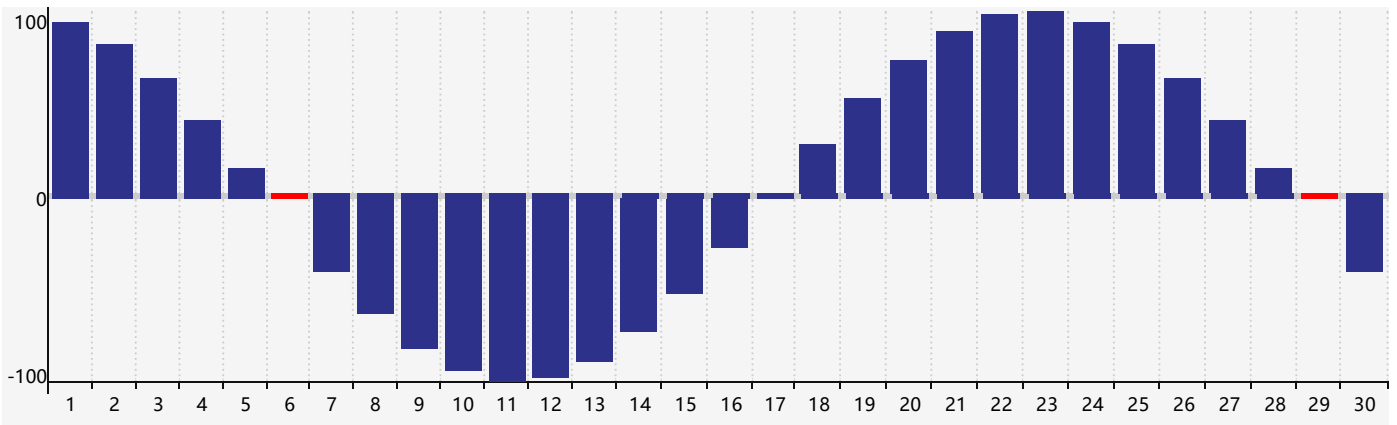

November 2022 Intellectual Biorhythm Charts

November 2022 Emotional Biorhythm Charts

November 2022 Physical Biorhythm Charts

November 2022

SUN	MON	TUE	WED	THU	FRI	SAT
30	31	1	2	3	4	5
6 Physical	7	8	9	10	11	12
13 Intellectual Emotional	14	15	16	17	18	19
20	21	22	23	24	25	26
27	28	29 Physical	30	1	2	3