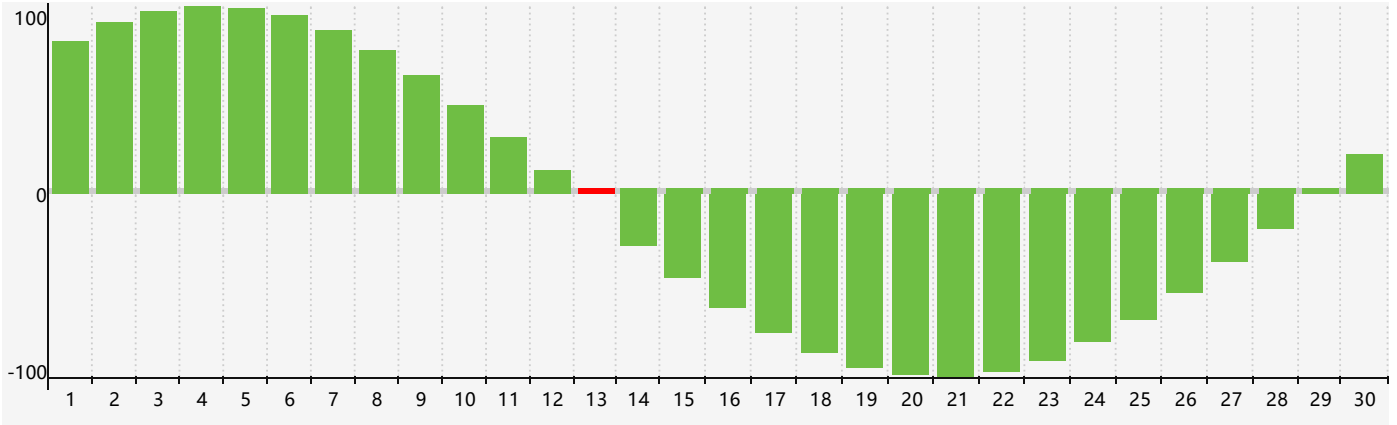

November 2022 Intellectual Biorhythm Charts

November 2022 Emotional Biorhythm Charts

November 2022 Physical Biorhythm Charts

November 2022

SUN	MON	TUE	WED	THU	FRI	SAT
30	31	1	2	3	4	5
6 Physical	7	8	9	10	11	12
13 Intellectual Emotional	14	15	16	17	18	19
20	21	22	23	24	25	26
27	28	29 Physical	30	1	2	3