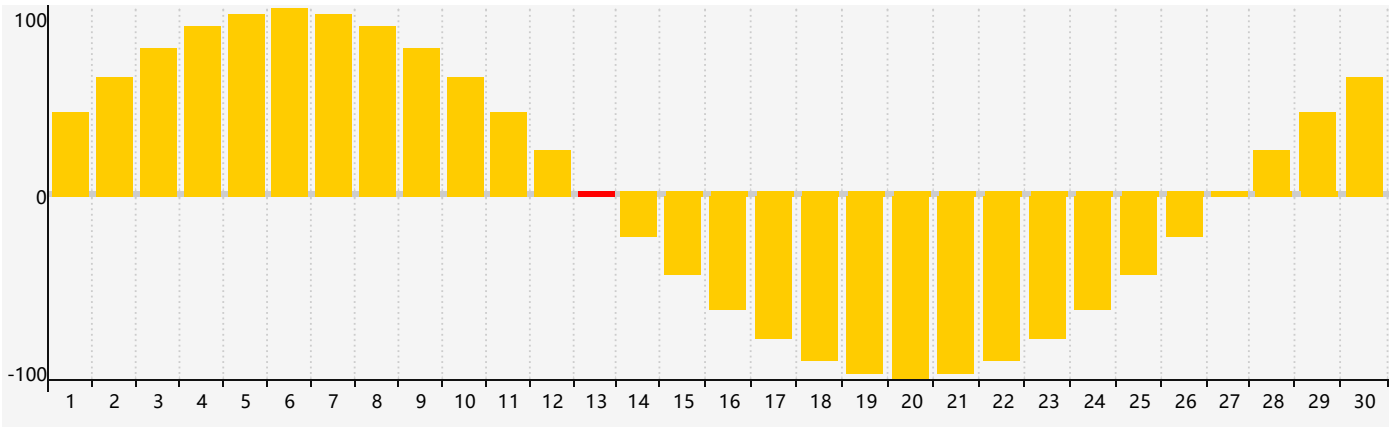

November 2022 Intellectual Biorhythm Charts

November 2022 Emotional Biorhythm Charts

November 2022 Physical Biorhythm Charts

November 2022

SUN	MON	TUE	WED	THU	FRI	SAT
30	31	1	2	3	4	5
6 Physical	7	8	9	10	11	12
13 Intellectual Emotional	14	15	16	17	18	19
20	21	22	23	24	25	26
27	28	29 Physical	30	1	2	3