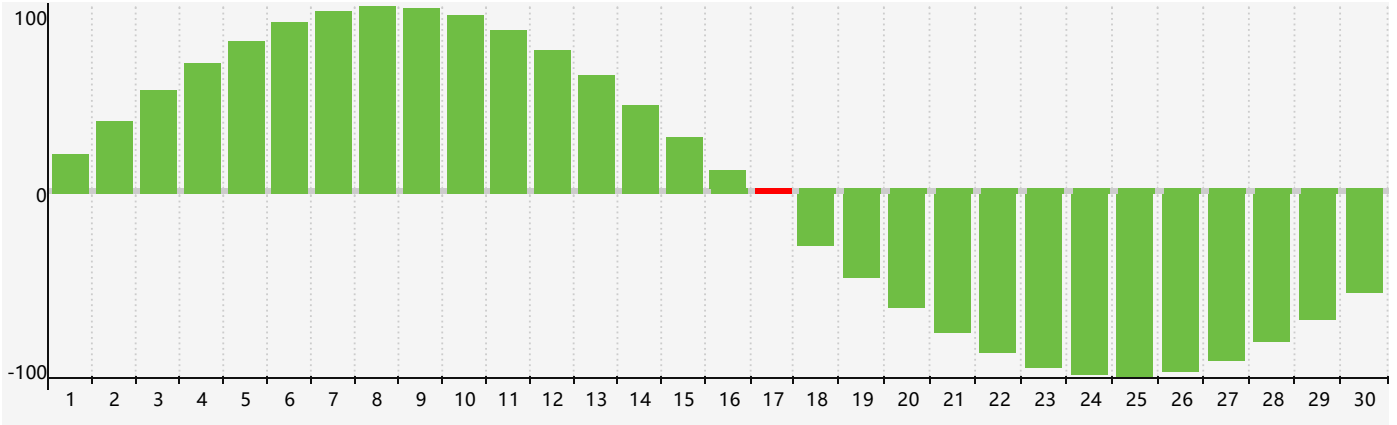

November 2022 Intellectual Biorhythm Charts

November 2022 Emotional Biorhythm Charts

November 2022 Physical Biorhythm Charts

November 2022

SUN	MON	TUE	WED	THU	FRI	SAT
30 	31 	1 	2 	3 	4 	5 
6 	7 	8 	9 	10 	11 	12 
13 	14 	15 	16 	17 Intellectual 	18 	19 Physical 
20 	21 	22 	23 	24 Emotional 	25 	26 
27 	28 	29 	30 	1 	2 	3 