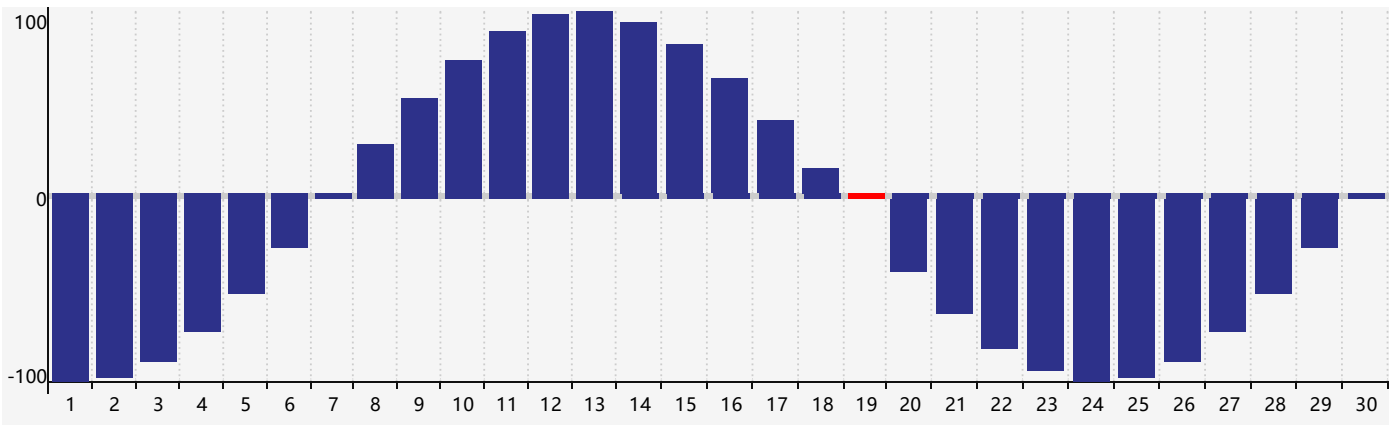

November 2022 Intellectual Biorhythm Charts

November 2022 Emotional Biorhythm Charts

November 2022 Physical Biorhythm Charts

November 2022

SUN	MON	TUE	WED	THU	FRI	SAT
30 	31 	1 	2 	3 	4 	5 
6 	7 	8 	9 	10 	11 	12 
13 	14 	15 	16 	17 Intellectual 	18 	19 Physical 
20 	21 	22 	23 	24 Emotional 	25 	26 
27 	28 	29 	30 	1 	2 	3 