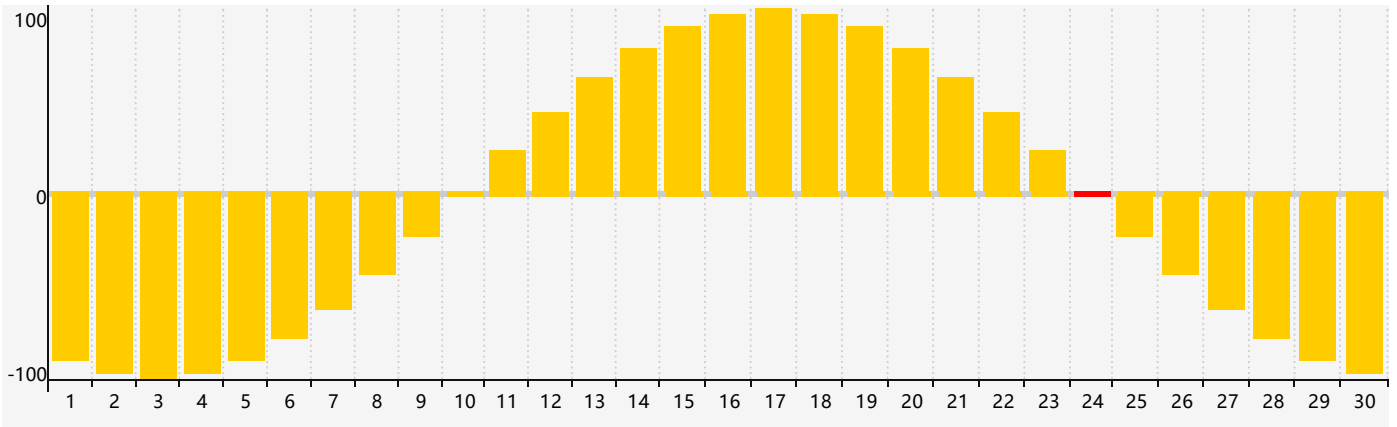

November 2022 Intellectual Biorhythm Charts

November 2022 Emotional Biorhythm Charts

November 2022 Physical Biorhythm Charts

November 2022

SUN	MON	TUE	WED	THU	FRI	SAT
30 	31 	1 	2 	3 	4 	5 
6 	7 	8 	9 	10 	11 	12 
13 	14 	15 	16 	17 Intellectual 	18 	19 Physical 
20 	21 	22 	23 	24 Emotional 	25 	26 
27 	28 	29 	30 	1 	2 	3 