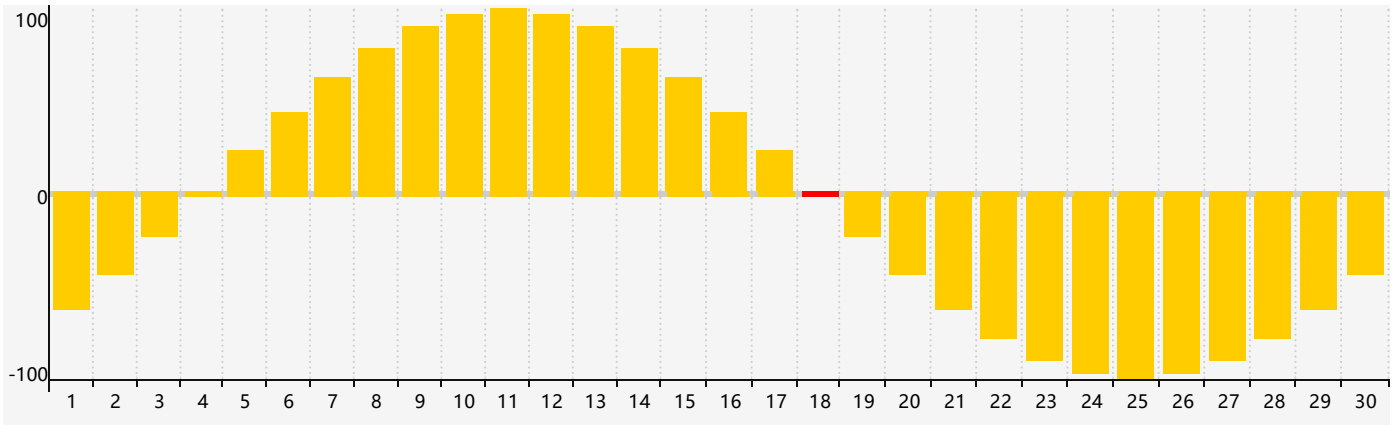

November 2022 Intellectual Biorhythm Charts

November 2022 Emotional Biorhythm Charts

November 2022 Physical Biorhythm Charts

November 2022

SUN	MON	TUE	WED	THU	FRI	SAT
30 	31 	1 	2 	3 	4 	5 
6 	7 	8 	9 	10 	11 	12 
13 	14 	15 Intellectual 	16 Physical 	17 	18 Emotional 	19 
20 	21 	22 	23 	24 	25 	26 
27 	28 	29 	30 	1 	2 	3 