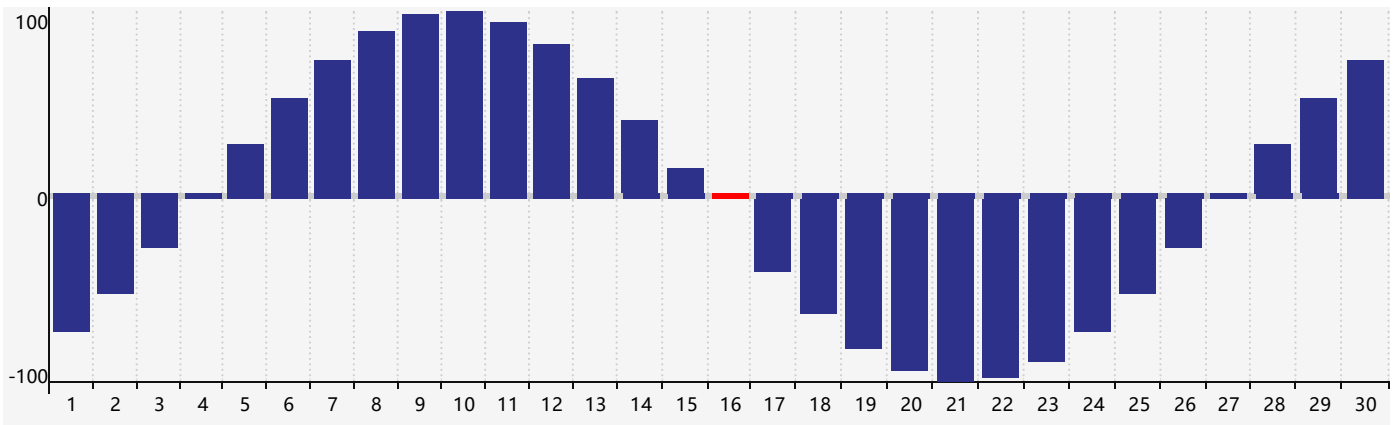

November 2022 Intellectual Biorhythm Charts

November 2022 Emotional Biorhythm Charts

November 2022 Physical Biorhythm Charts

November 2022

SUN	MON	TUE	WED	THU	FRI	SAT
30 	31 	1 	2 	3 	4 	5 
6 	7 	8 	9 	10 	11 	12 
13 	14 	15 Intellectual 	16 Physical 	17 	18 Emotional 	19 
20 	21 	22 	23 	24 	25 	26 
27 	28 	29 	30 	1 	2 	3 