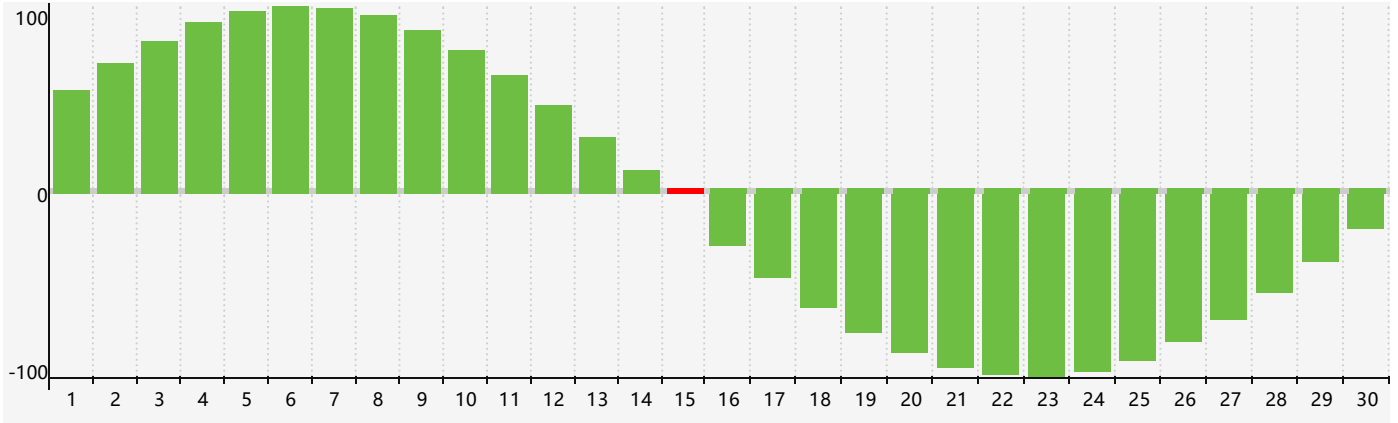

November 2022 Intellectual Biorhythm Charts

November 2022 Emotional Biorhythm Charts

November 2022 Physical Biorhythm Charts

November 2022

SUN	MON	TUE	WED	THU	FRI	SAT
30 	31 	1 	2 	3 	4 	5 
6 	7 	8 	9 	10 	11 	12 
13 	14 	15 Intellectual 	16 Physical 	17 	18 Emotional 	19 
20 	21 	22 	23 	24 	25 	26 
27 	28 	29 	30 	1 	2 	3 