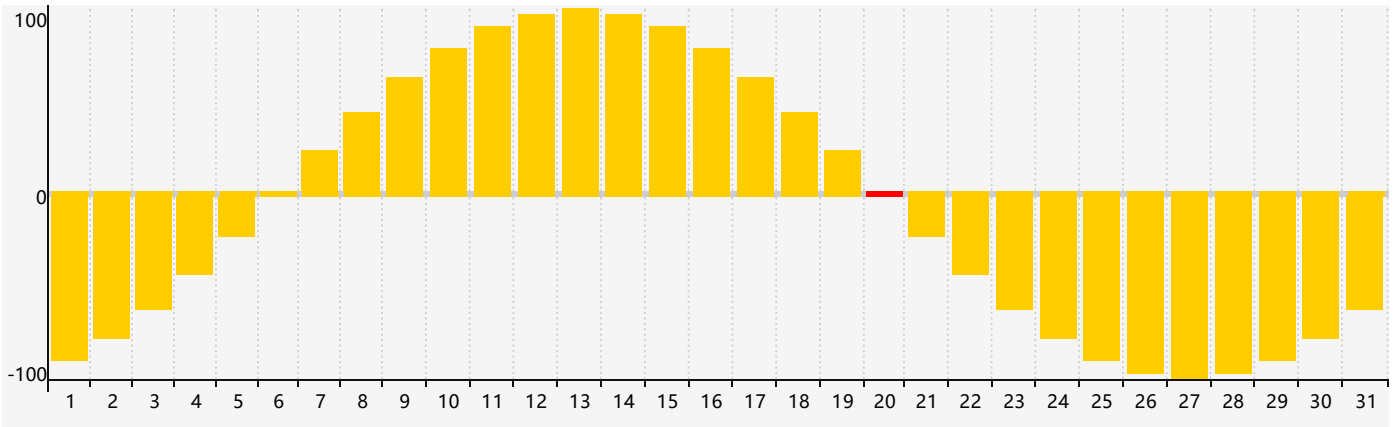

December 2022 Intellectual Biorhythm Charts

December 2022 Emotional Biorhythm Charts

December 2022 Physical Biorhythm Charts

December 2022

SUN	MON	TUE	WED	THU	FRI	SAT
27	28 <small>Physical</small>	29	30	1	2	3
4	5	6	7	8	9	10
11	12	13	14	15	16	17
18	19	20 <small>Emotional</small>	21 <small>Physical</small>	22	23	24
25	26	27	28 <small>Intellectual</small>	29	30	31