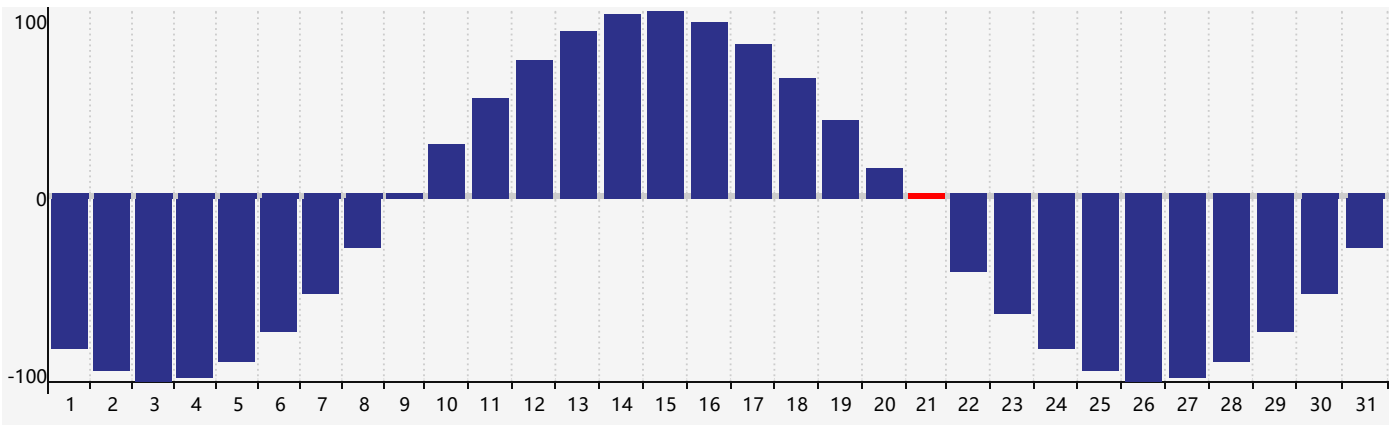

December 2022 Intellectual Biorhythm Charts

December 2022 Emotional Biorhythm Charts

December 2022 Physical Biorhythm Charts

December 2022

SUN	MON	TUE	WED	THU	FRI	SAT
27	28 <small>Physical</small>	29	30	1	2	3
4	5	6	7	8	9	10
11	12	13	14	15	16	17
18	19	20 <small>Emotional</small>	21 <small>Physical</small>	22	23	24
25	26	27	28 <small>Intellectual</small>	29	30	31