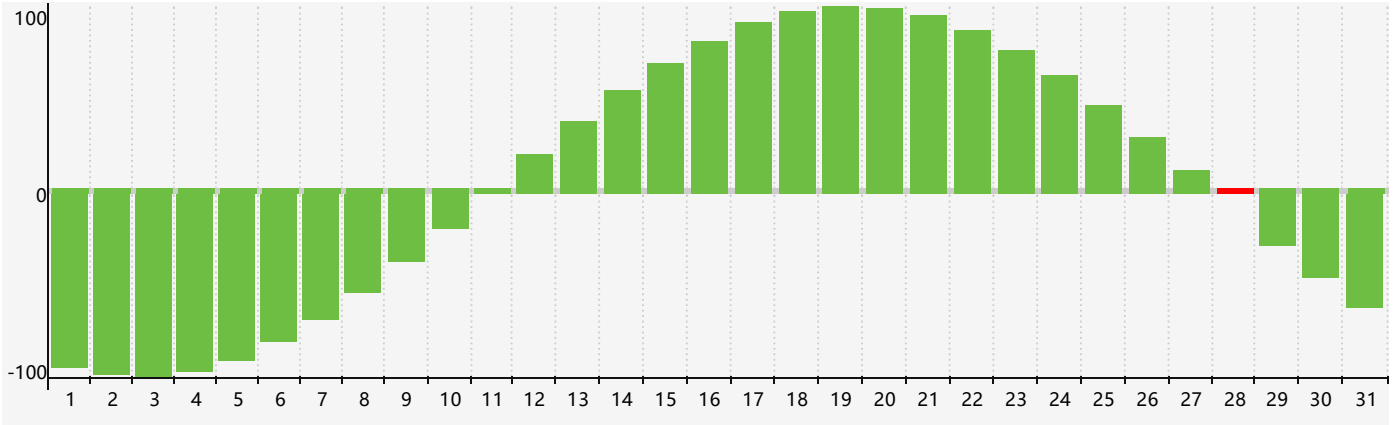

December 2022 Intellectual Biorhythm Charts

December 2022 Emotional Biorhythm Charts

December 2022 Physical Biorhythm Charts

December 2022

SUN	MON	TUE	WED	THU	FRI	SAT
27	28 <small>Physical</small>	29	30	1	2	3
4	5	6	7	8	9	10
11	12	13	14	15	16	17
18	19	20 <small>Emotional</small>	21 <small>Physical</small>	22	23	24
25	26	27	28 <small>Intellectual</small>	29	30	31