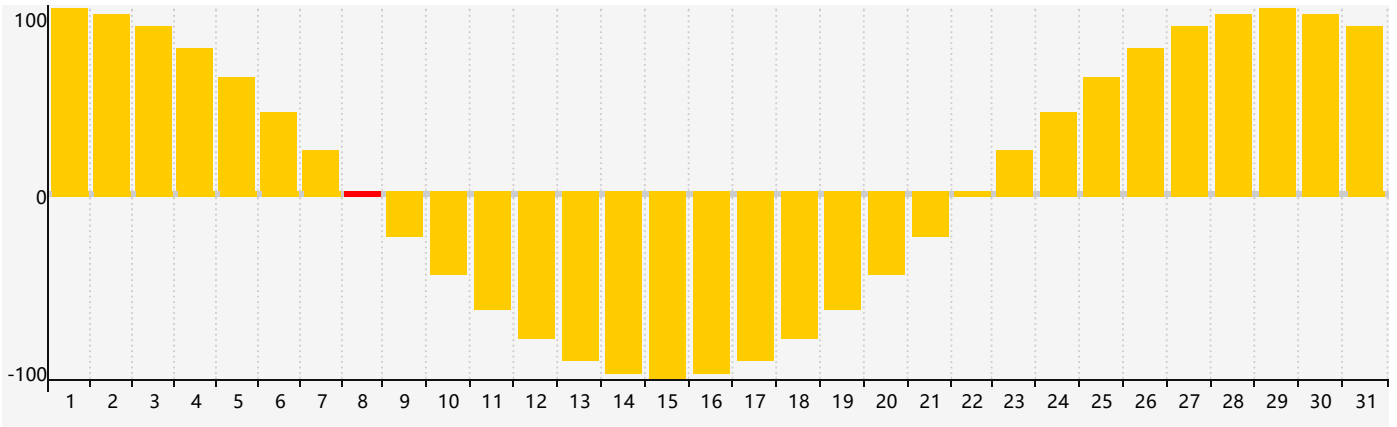

December 2022 Intellectual Biorhythm Charts

December 2022 Emotional Biorhythm Charts

December 2022 Physical Biorhythm Charts

December 2022

SUN	MON	TUE	WED	THU	FRI	SAT
27	28	29	30	1	2	3
4	5	6	7 Physical	8 Emotional	9	10
11	12	13 Intellectual	14	15	16	17
18	19	20	21	22	23	24
25	26	27	28	29	30 Physical	31