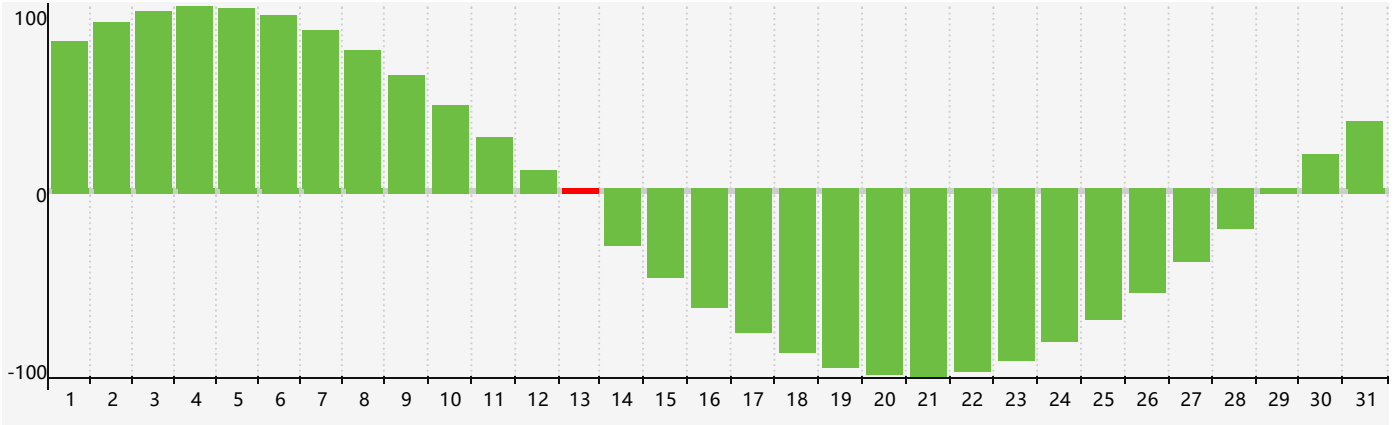

December 2022 Intellectual Biorhythm Charts

December 2022 Emotional Biorhythm Charts

December 2022 Physical Biorhythm Charts

December 2022

SUN	MON	TUE	WED	THU	FRI	SAT
27	28	29	30	1	2	3
4	5	6	7 Physical	8 Emotional	9	10
11	12	13 Intellectual	14	15	16	17
18	19	20	21	22	23	24
25	26	27	28	29	30 Physical	31