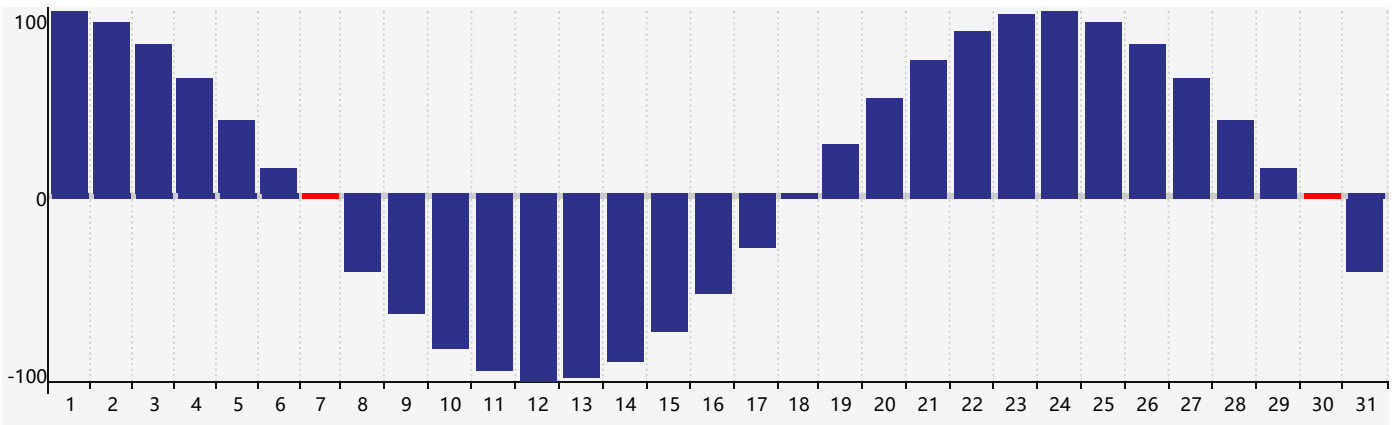

December 2022 Intellectual Biorhythm Charts

December 2022 Emotional Biorhythm Charts

December 2022 Physical Biorhythm Charts

December 2022

SUN	MON	TUE	WED	THU	FRI	SAT
27	28	29	30	1	2	3
4	5	6	7 Physical	8 Emotional	9	10
11	12	13 Intellectual	14	15	16	17
18	19	20	21	22	23	24
25	26	27	28	29	30 Physical	31