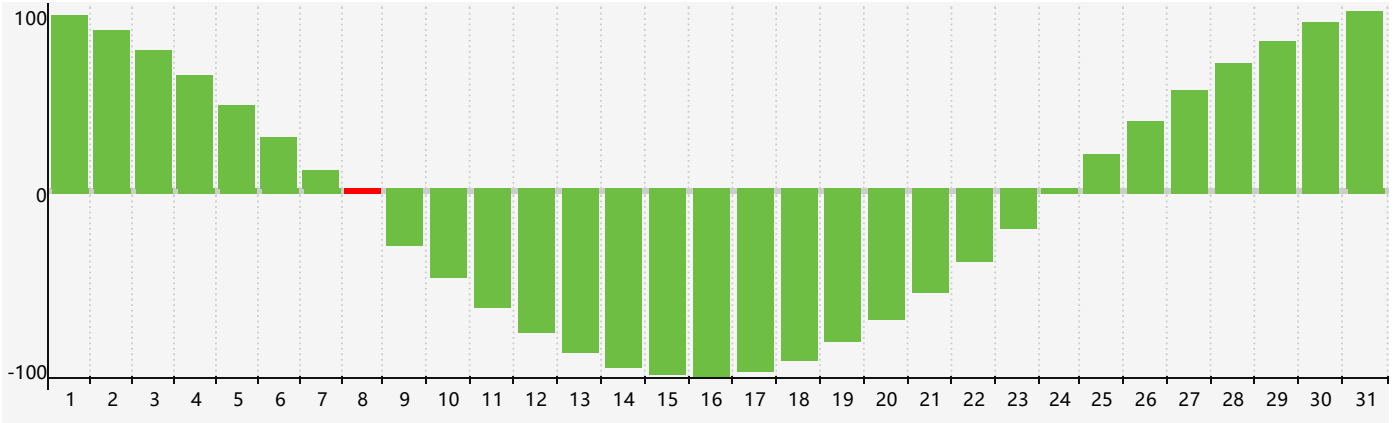

December 2022 Intellectual Biorhythm Charts

December 2022 Emotional Biorhythm Charts

December 2022 Physical Biorhythm Charts

December 2022

SUN	MON	TUE	WED	THU	FRI	SAT
27	28	29 <small>Emotional</small>	30	1	2	3
4	5 <small>Physical</small>	6	7	8 <small>Intellectual</small>	9	10
11	12	13	14	15	16	17
18	19	20	21	22	23	24
25	26	27 <small>Emotional</small>	28 <small>Physical</small>	29	30	31