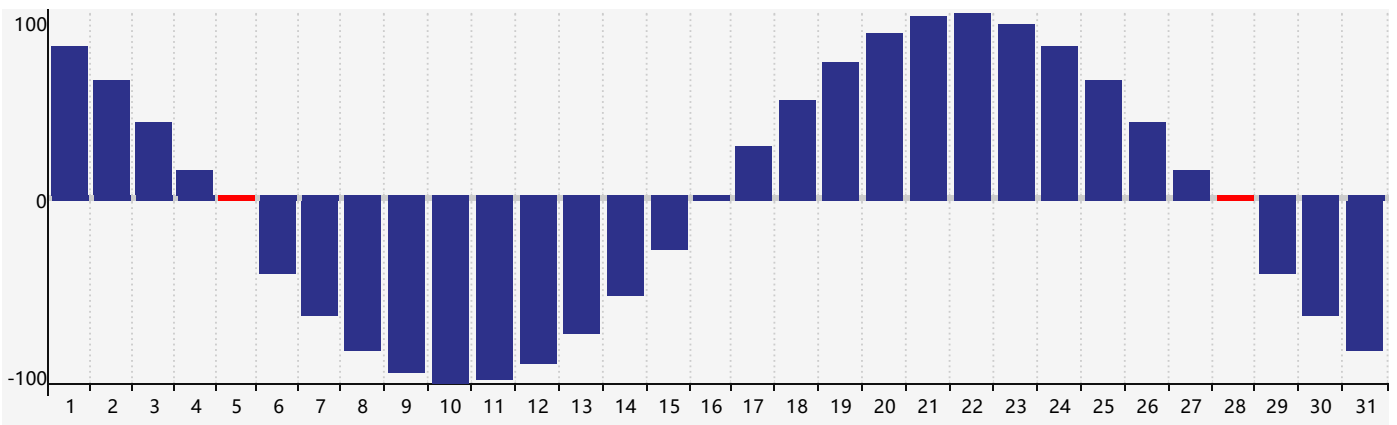

December 2022 Intellectual Biorhythm Charts

December 2022 Emotional Biorhythm Charts

December 2022 Physical Biorhythm Charts

December 2022

SUN	MON	TUE	WED	THU	FRI	SAT
27	28	29 <small>Emotional</small>	30	1	2	3
4	5 <small>Physical</small>	6	7	8 <small>Intellectual</small>	9	10
11	12	13	14	15	16	17
18	19	20	21	22	23	24
25	26	27 <small>Emotional</small>	28 <small>Physical</small>	29	30	31