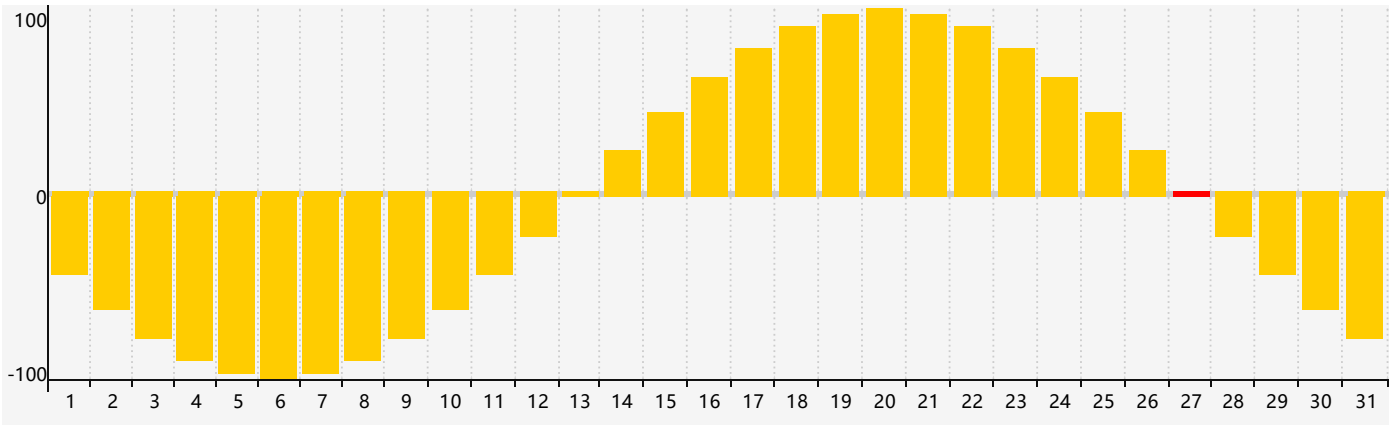

December 2022 Intellectual Biorhythm Charts

December 2022 Emotional Biorhythm Charts

December 2022 Physical Biorhythm Charts

December 2022

SUN	MON	TUE	WED	THU	FRI	SAT
27	28	29 <small>Emotional</small>	30	1	2	3
4	5 <small>Physical</small>	6	7	8 <small>Intellectual</small>	9	10
11	12	13	14	15	16	17
18	19	20	21	22	23	24
25	26	27 <small>Emotional</small>	28 <small>Physical</small>	29	30	31