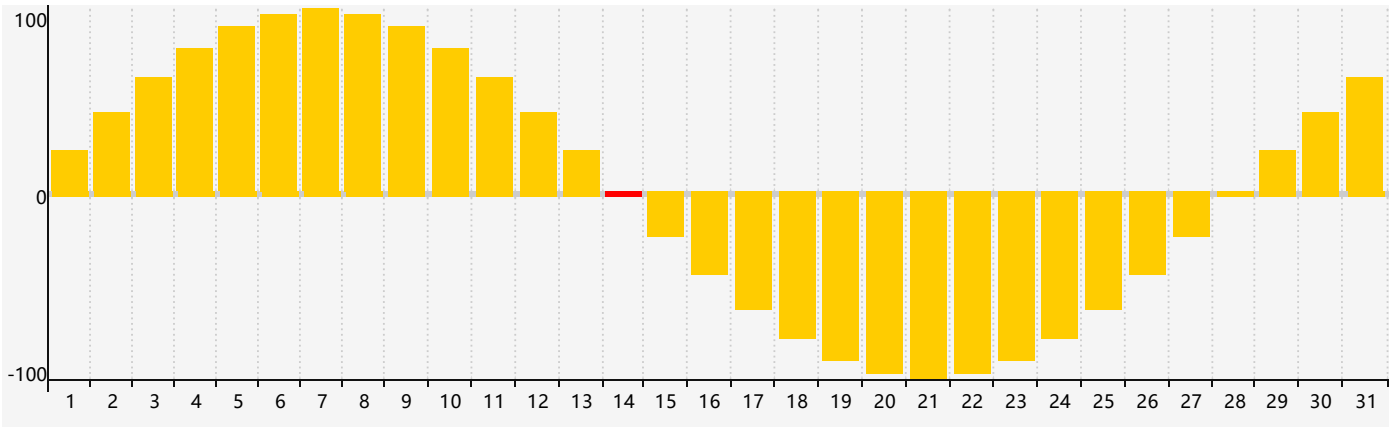

December 2022 Intellectual Biorhythm Charts

December 2022 Emotional Biorhythm Charts

December 2022 Physical Biorhythm Charts

December 2022

| SUN | MON | TUE | WED | THU | FRI | SAT |
|-----|-----|-----|---|-----|-----|--|
| 27 | 28 | 29 | 30 | 1 | 2 | 3 |
| 4 | 5 | 6 | 7 | 8 | 9 | 10 Physical |
| 11 | 12 | 13 | 14 Emotional | 15 | 16 | 17 Intellectual |
| 18 | 19 | 20 | 21 | 22 | 23 | 24 |
| 25 | 26 | 27 | 28 | 29 | 30 | 31 |