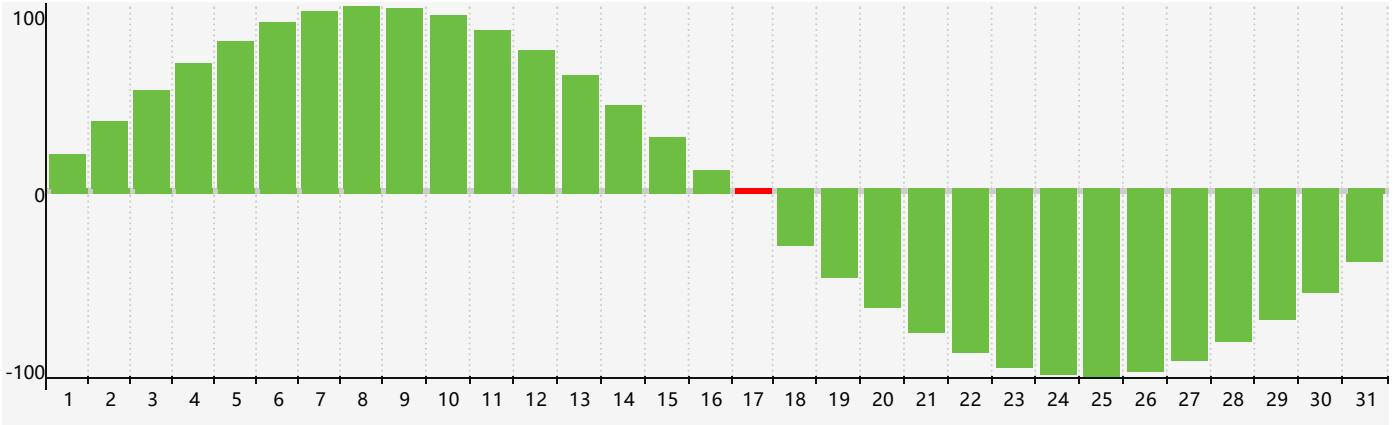

December 2022 Intellectual Biorhythm Charts

December 2022 Emotional Biorhythm Charts

December 2022 Physical Biorhythm Charts

December 2022

| SUN | MON | TUE | WED | THU | FRI | SAT |
|-----|-----|-----|---|-----|-----|--|
| 27 | 28 | 29 | 30 | 1 | 2 | 3 |
| 4 | 5 | 6 | 7 | 8 | 9 | 10 Physical |
| 11 | 12 | 13 | 14 Emotional | 15 | 16 | 17 Intellectual |
| 18 | 19 | 20 | 21 | 22 | 23 | 24 |
| 25 | 26 | 27 | 28 | 29 | 30 | 31 |