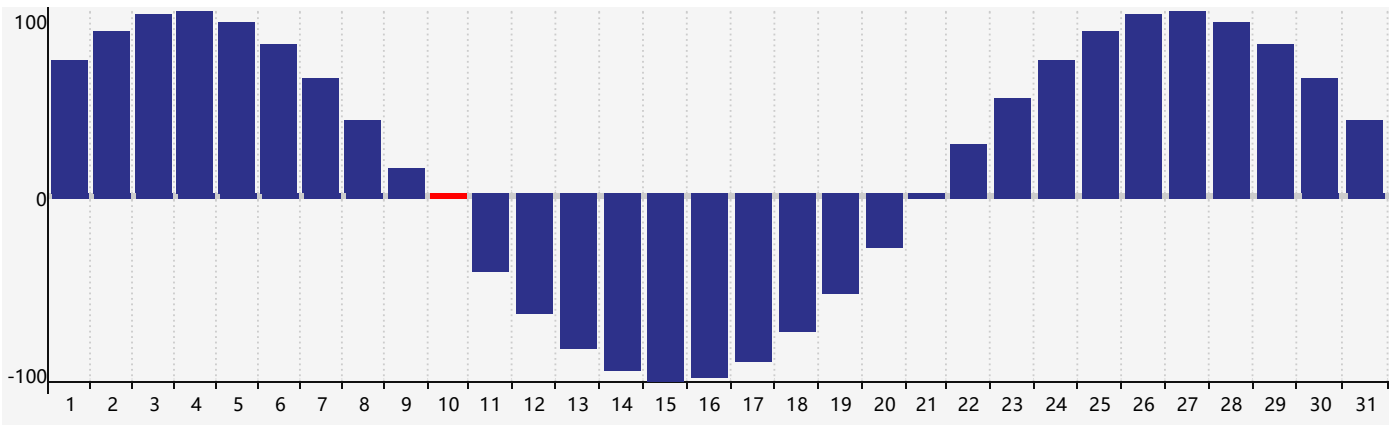

December 2022 Intellectual Biorhythm Charts

December 2022 Emotional Biorhythm Charts

December 2022 Physical Biorhythm Charts

December 2022

| SUN | MON | TUE | WED | THU | FRI | SAT |
|-----|-----|-----|---|-----|-----|--|
| 27 | 28 | 29 | 30 | 1 | 2 | 3 |
| 4 | 5 | 6 | 7 | 8 | 9 | 10 Physical |
| 11 | 12 | 13 | 14 Emotional | 15 | 16 | 17 Intellectual |
| 18 | 19 | 20 | 21 | 22 | 23 | 24 |
| 25 | 26 | 27 | 28 | 29 | 30 | 31 |