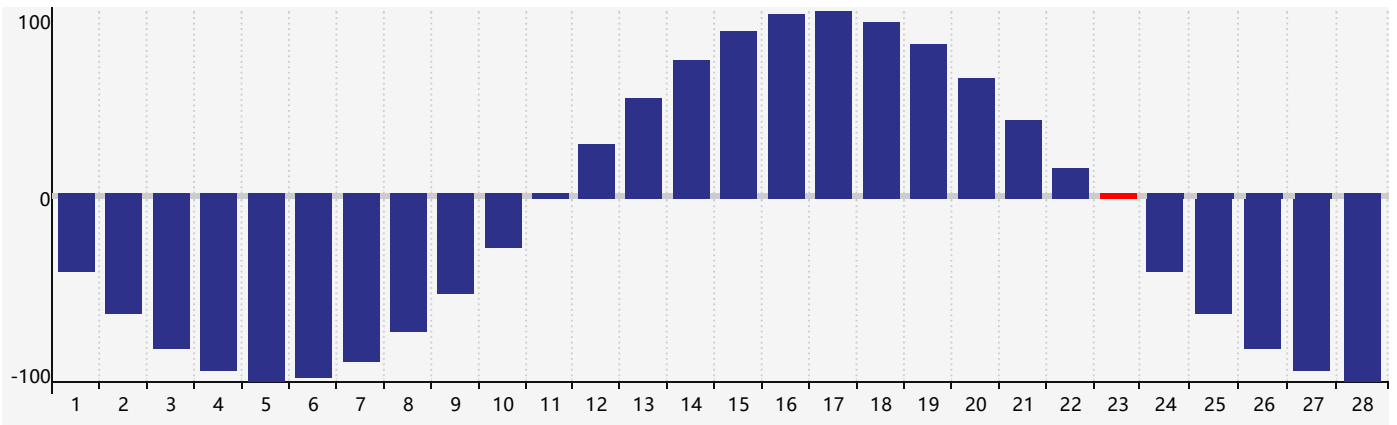

February 2022 Intellectual Biorhythm Charts

February 2022 Emotional Biorhythm Charts

February 2022 Physical Biorhythm Charts

February 2022

SUN	MON	TUE	WED	THU	FRI	SAT
30	31 <small>Physical</small>	1	2	3	4	5
6	7	8	9	10	11	12
13	14	15 <small>Emotional</small>	16	17 <small>Intellectual</small>	18	19
20	21	22	23 <small>Physical</small>	24	25	26
27	28	1	2	3	4	5