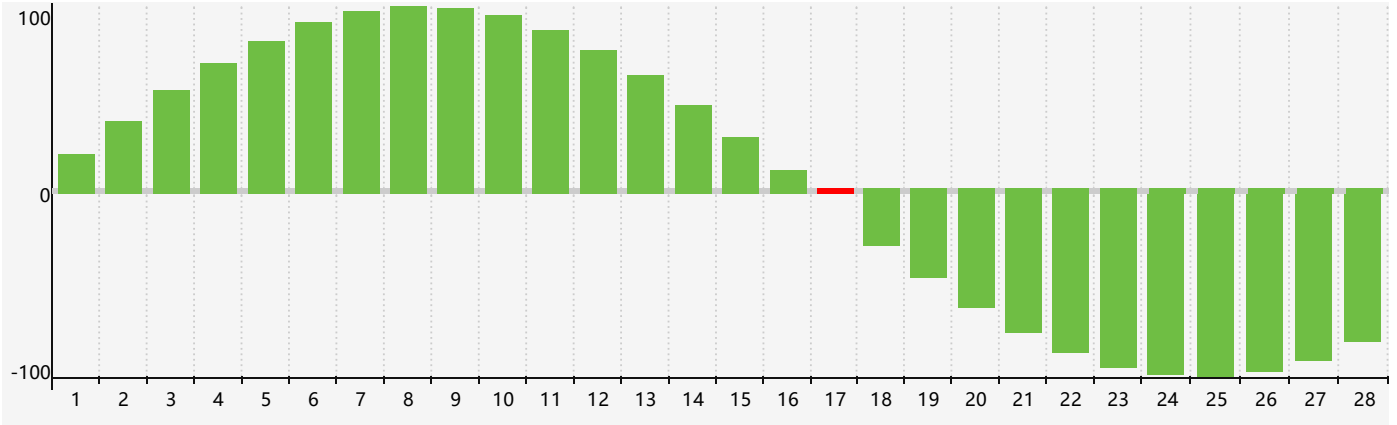

February 2022 Intellectual Biorhythm Charts

February 2022 Emotional Biorhythm Charts

February 2022 Physical Biorhythm Charts

February 2022

SUN	MON	TUE	WED	THU	FRI	SAT
30	31 <small>Physical</small>	1	2	3	4	5
6	7	8	9	10	11	12
13	14	15 <small>Emotional</small>	16	17 <small>Intellectual</small>	18	19
20	21	22	23 <small>Physical</small>	24	25	26
27	28	1	2	3	4	5