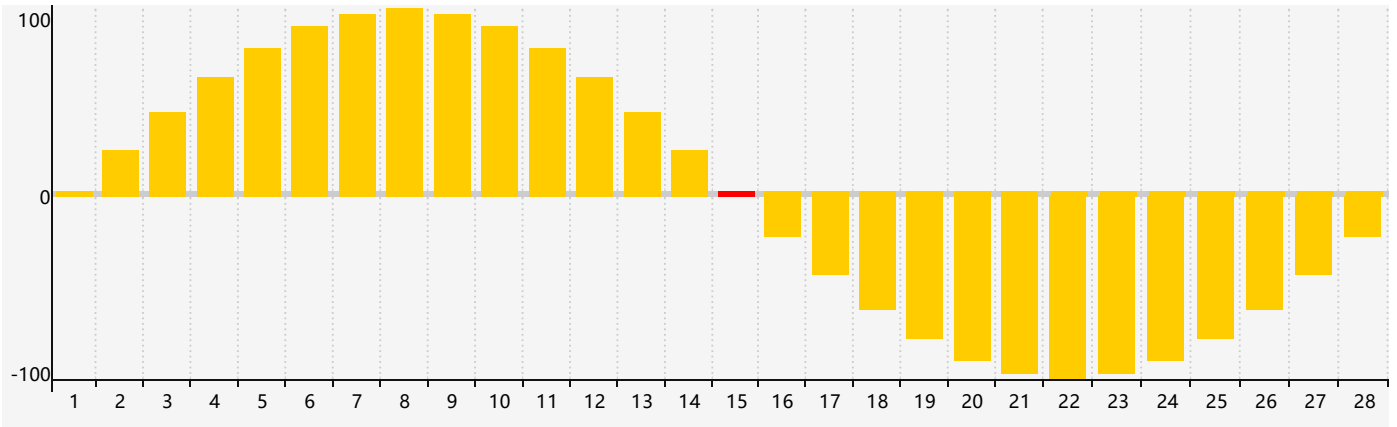

February 2022 Intellectual Biorhythm Charts

February 2022 Emotional Biorhythm Charts

February 2022 Physical Biorhythm Charts

February 2022

SUN	MON	TUE	WED	THU	FRI	SAT
30	31 <small>Physical</small>	1	2	3	4	5
6	7	8	9	10	11	12
13	14	15 <small>Emotional</small>	16	17 <small>Intellectual</small>	18	19
20	21	22	23 <small>Physical</small>	24	25	26
27	28	1	2	3	4	5