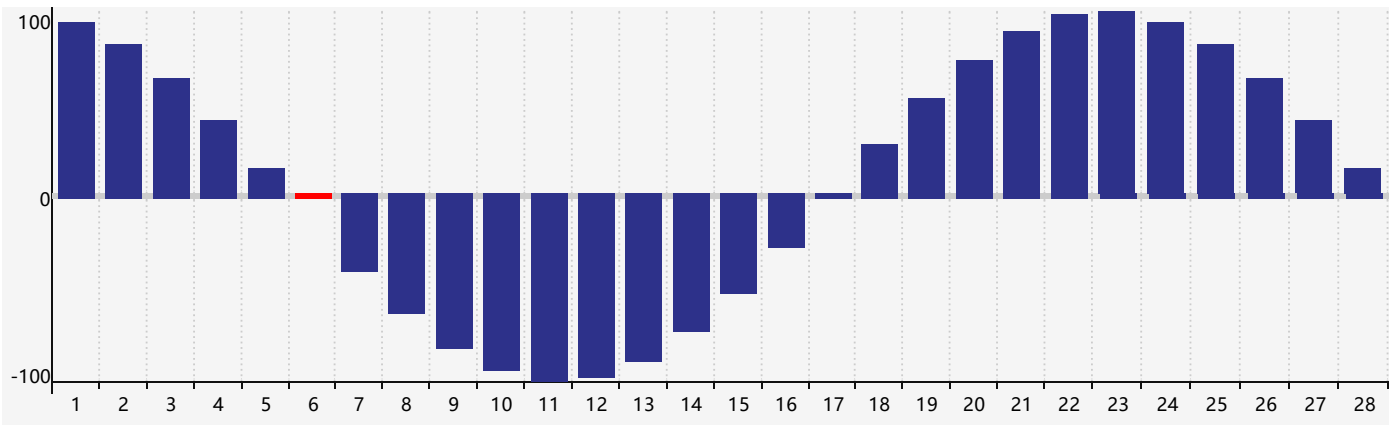

February 2022 Intellectual Biorhythm Charts

February 2022 Emotional Biorhythm Charts

February 2022 Physical Biorhythm Charts

February 2022

SUN	MON	TUE	WED	THU	FRI	SAT
30	31 <small>Intellectual</small>	1	2	3	4	5
6 <small>Physical</small>	7	8	9	10	11	12
13	14	15	16	17	18	19
20	21	22	23	24	25	26 <small>Emotional</small>
27	28	1 <small>Physical</small>	2	3	4	5 <small>Intellectual</small>