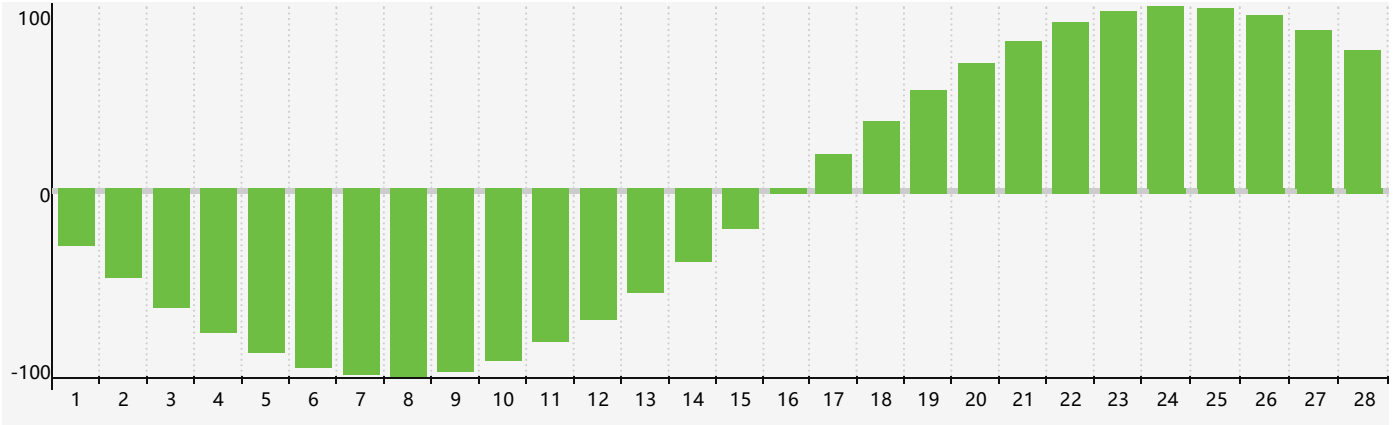

February 2022 Intellectual Biorhythm Charts

February 2022 Emotional Biorhythm Charts

February 2022 Physical Biorhythm Charts

February 2022

SUN	MON	TUE	WED	THU	FRI	SAT
30	31 <small>Intellectual</small>	1	2	3	4	5
6 <small>Physical</small>	7	8	9	10	11	12
13	14	15	16	17	18	19
20	21	22	23	24	25	26 <small>Emotional</small>
27	28	1 <small>Physical</small>	2	3	4	5 <small>Intellectual</small>