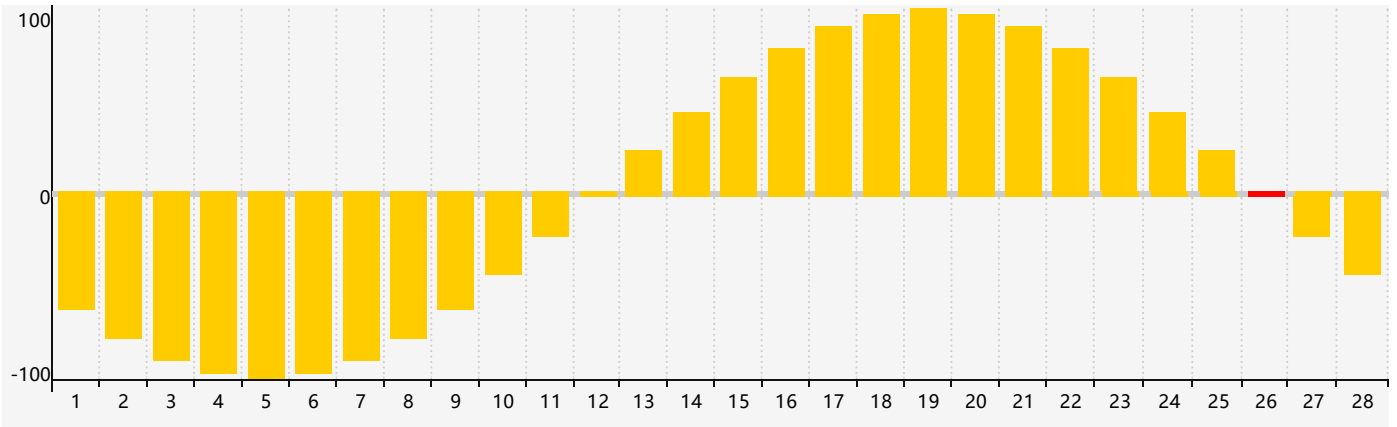

February 2022 Intellectual Biorhythm Charts

February 2022 Emotional Biorhythm Charts

February 2022 Physical Biorhythm Charts

February 2022

SUN	MON	TUE	WED	THU	FRI	SAT
30	31 <small>Intellectual</small>	1	2	3	4	5
6 <small>Physical</small>	7	8	9	10	11	12
13	14	15	16	17	18	19
20	21	22	23	24	25	26 <small>Emotional</small>
27	28	1 <small>Physical</small>	2	3	4	5 <small>Intellectual</small>