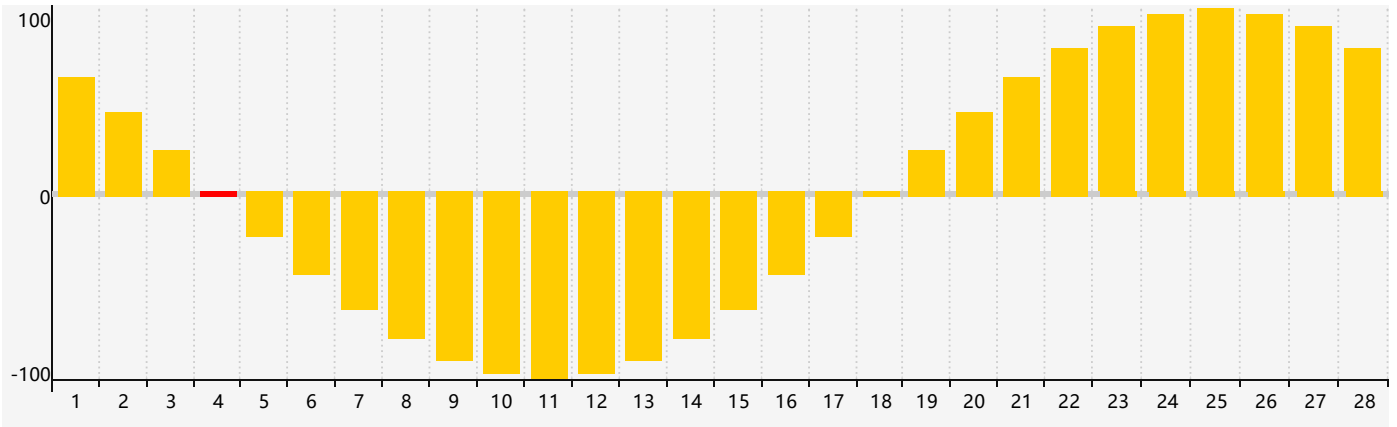

February 2022 Intellectual Biorhythm Charts

February 2022 Emotional Biorhythm Charts

February 2022 Physical Biorhythm Charts

February 2022

SUN	MON	TUE	WED	THU	FRI	SAT
30 	31 	1 	2 	3 	4 Emotional 	5 
6 	7 	8 	9 	10 	11 	12 Physical 
13 	14 	15 	16 	17 	18 	19 
20 	21 	22 	23 	24 	25 Intellectual 	26 
27 	28 	1 	2 	3 	4 Emotional 	5 