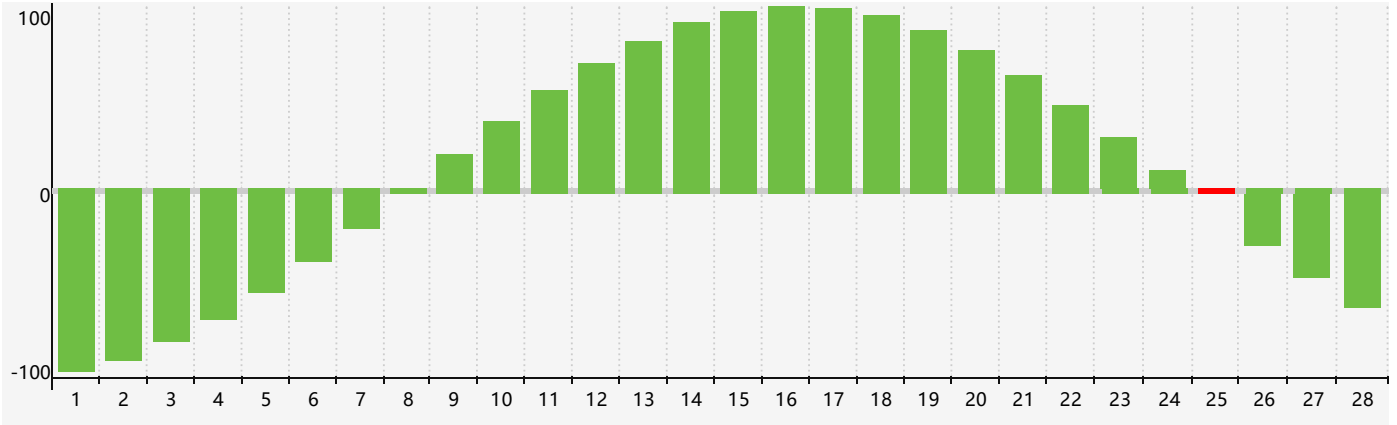

February 2022 Intellectual Biorhythm Charts

February 2022 Emotional Biorhythm Charts

February 2022 Physical Biorhythm Charts

February 2022

SUN	MON	TUE	WED	THU	FRI	SAT
30 	31 	1 	2 	3 	4 Emotional 	5 
6 	7 	8 	9 	10 	11 	12 Physical 
13 	14 	15 	16 	17 	18 	19 
20 	21 	22 	23 	24 	25 Intellectual 	26 
27 	28 	1 	2 	3 	4 Emotional 	5 