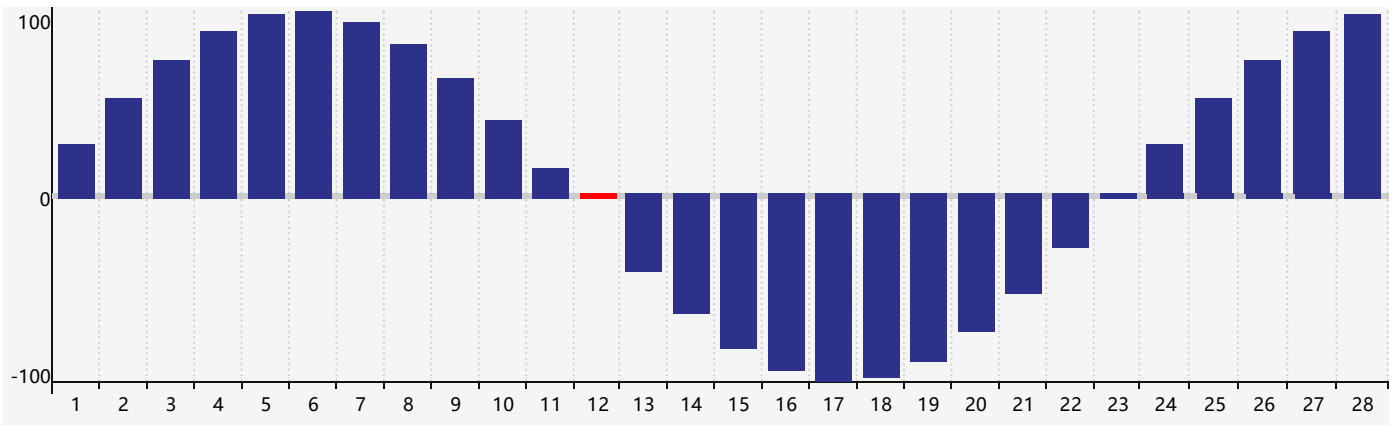

February 2022 Intellectual Biorhythm Charts

February 2022 Emotional Biorhythm Charts

February 2022 Physical Biorhythm Charts

February 2022

SUN	MON	TUE	WED	THU	FRI	SAT
30 	31 	1 	2 	3 	4 Emotional 	5 
6 	7 	8 	9 	10 	11 	12 Physical 
13 	14 	15 	16 	17 	18 	19 
20 	21 	22 	23 	24 	25 Intellectual 	26 
27 	28 	1 	2 	3 	4 Emotional 	5 