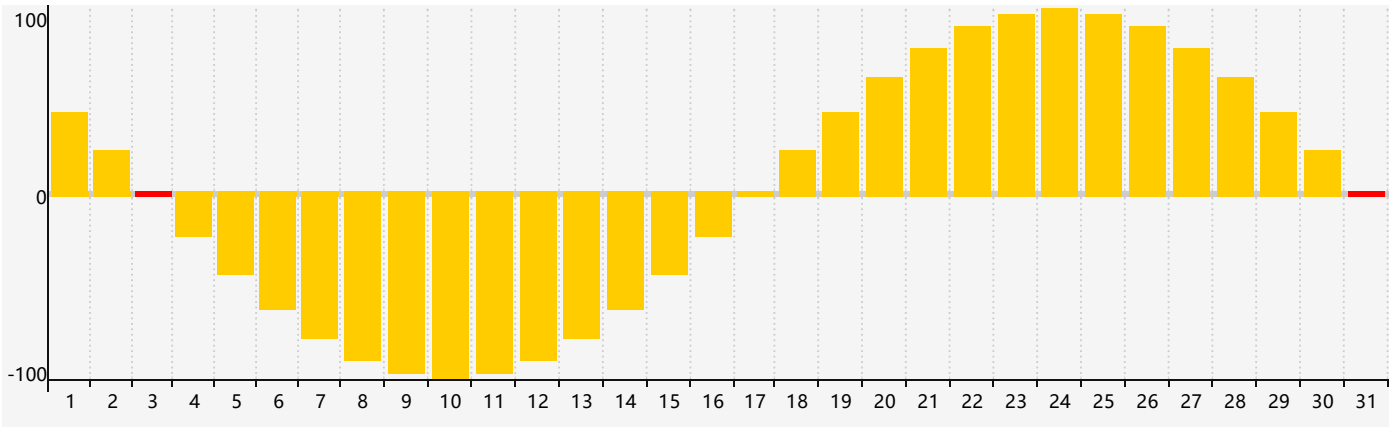

March 2022 Intellectual Biorhythm Charts

March 2022 Emotional Biorhythm Charts

March 2022 Physical Biorhythm Charts

March 2022

SUN	MON	TUE	WED	THU	FRI	SAT
27 	28 	1 	2 	3 Emotional 	4 	5 
6 	7 	8 Intellectual 	9 	10 	11 Physical 	12 
13 	14 	15 	16 	17 	18 	19 
20 	21 	22 	23 	24 	25 	26 
27 	28 	29 	30 	31 Emotional 	1 	2 