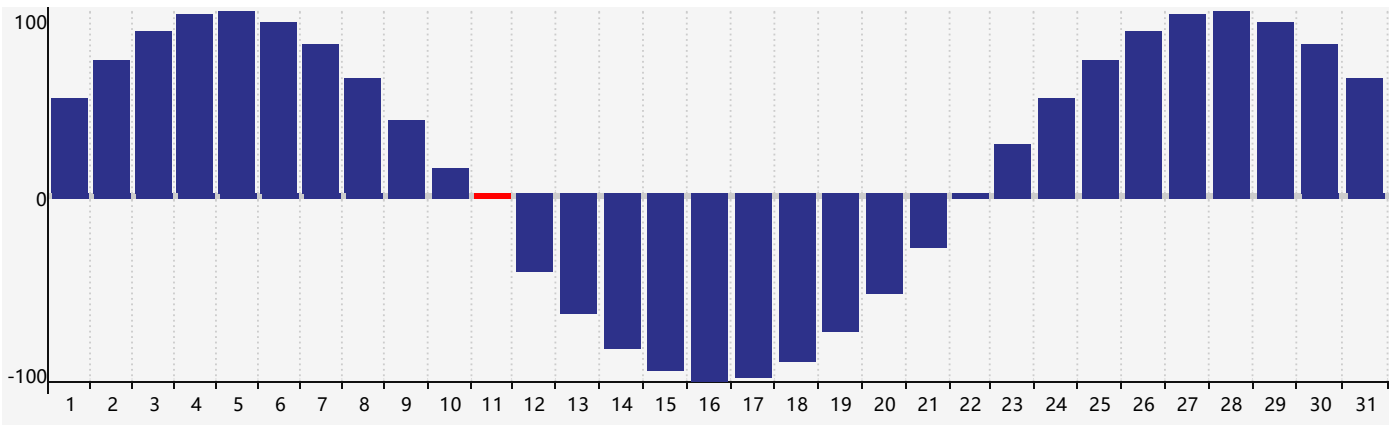

March 2022 Intellectual Biorhythm Charts

March 2022 Emotional Biorhythm Charts

March 2022 Physical Biorhythm Charts

March 2022

SUN	MON	TUE	WED	THU	FRI	SAT
27 	28 	1 	2 	3 Emotional 	4 	5 
6 	7 	8 Intellectual 	9 	10 	11 Physical 	12 
13 	14 	15 	16 	17 	18 	19 
20 	21 	22 	23 	24 	25 	26 
27 	28 	29 	30 	31 Emotional 	1 	2 