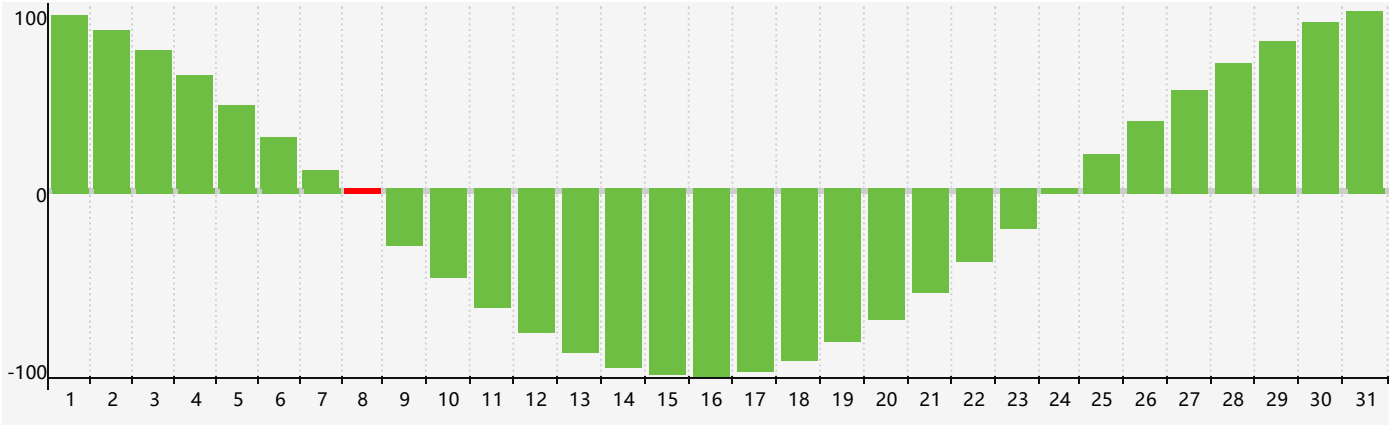

March 2022 Intellectual Biorhythm Charts

March 2022 Emotional Biorhythm Charts

March 2022 Physical Biorhythm Charts

March 2022

SUN	MON	TUE	WED	THU	FRI	SAT
27 	28 	1 	2 	3 Emotional 	4 	5 
6 	7 	8 Intellectual 	9 	10 	11 Physical 	12 
13 	14 	15 	16 	17 	18 	19 
20 	21 	22 	23 	24 	25 	26 
27 	28 	29 	30 	31 Emotional 	1 	2 