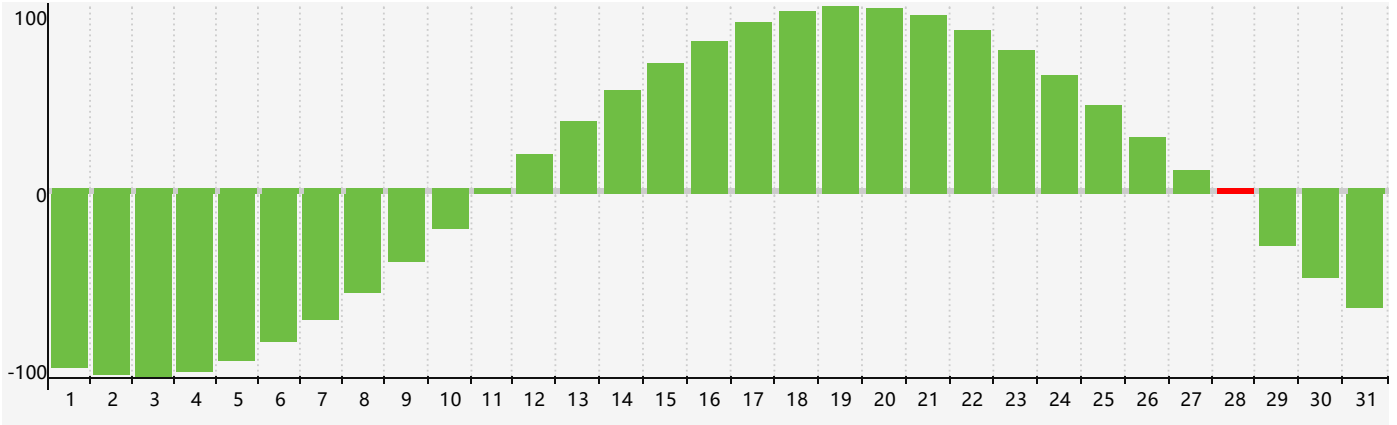

March 2022 Intellectual Biorhythm Charts

March 2022 Emotional Biorhythm Charts

March 2022 Physical Biorhythm Charts

March 2022

SUN	MON	TUE	WED	THU	FRI	SAT
27	28	1	2	3	4	5
6	7 Emotional	8	9	10	11 Physical	12
13	14	15	16	17	18	19
20	21	22	23	24	25	26
27	28 Intellectual	29	30	31	1	2