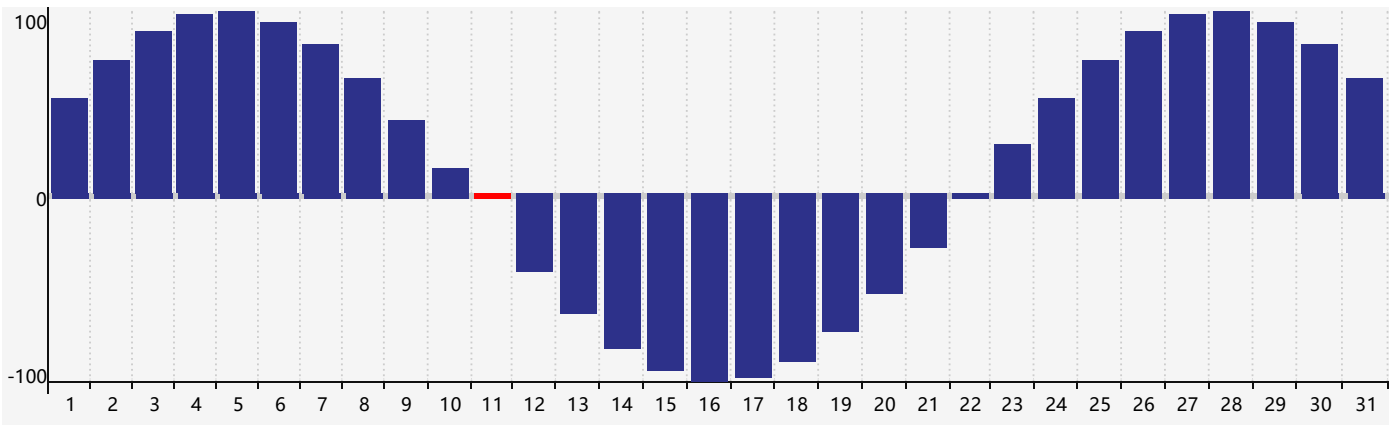

March 2022 Intellectual Biorhythm Charts

March 2022 Emotional Biorhythm Charts

March 2022 Physical Biorhythm Charts

March 2022

SUN	MON	TUE	WED	THU	FRI	SAT
27	28	1	2	3	4	5
6	7 Emotional	8	9	10	11 Physical	12
13	14	15	16	17	18	19
20	21	22	23	24	25	26
27	28 Intellectual	29	30	31	1	2