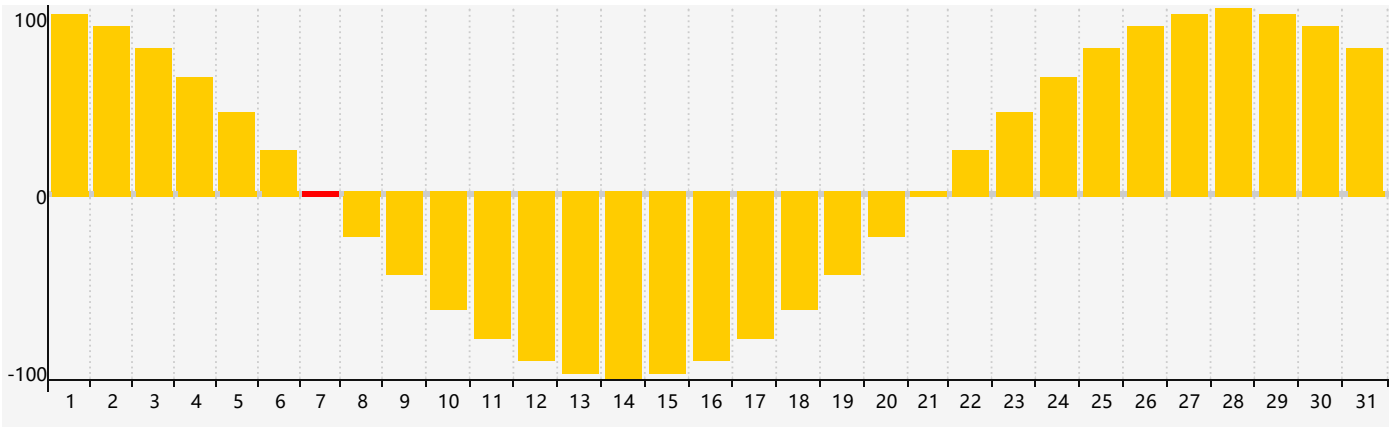

March 2022 Intellectual Biorhythm Charts

March 2022 Emotional Biorhythm Charts

March 2022 Physical Biorhythm Charts

March 2022

SUN	MON	TUE	WED	THU	FRI	SAT
27	28	1	2	3	4	5
6	7 Emotional	8	9	10	11 Physical	12
13	14	15	16	17	18	19
20	21	22	23	24	25	26
27	28 Intellectual	29	30	31	1	2