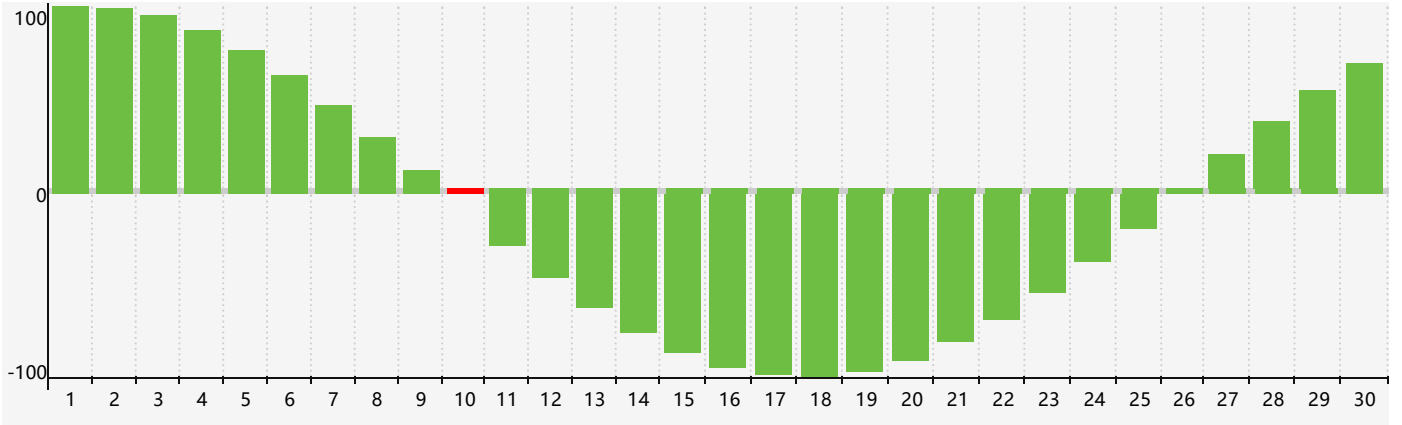

April 2022 Intellectual Biorhythm Charts

April 2022 Emotional Biorhythm Charts

April 2022 Physical Biorhythm Charts

April 2022

SUN	MON	TUE	WED	THU	FRI	SAT
27	28	29	30	31 <small>Emotional</small>	1	2
3 <small>Physical</small>	4	5	6	7	8	9
10 <small>Intellectual</small>	11	12	13	14	15	16
17	18	19	20	21	22	23
24	25	26 <small>Physical</small>	27	28 <small>Emotional</small>	29	30