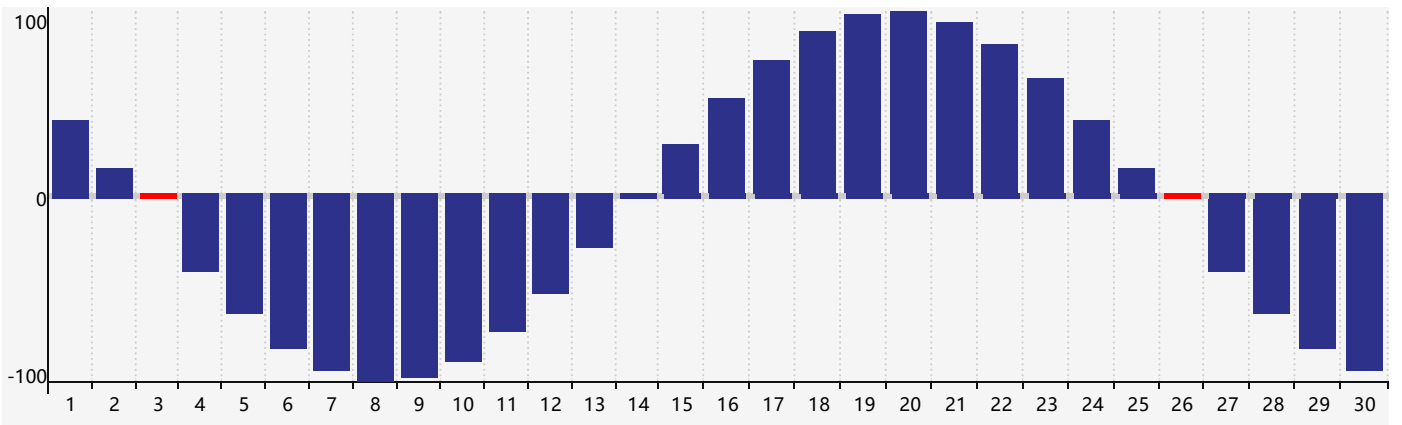

April 2022 Intellectual Biorhythm Charts

April 2022 Emotional Biorhythm Charts

April 2022 Physical Biorhythm Charts

April 2022

SUN	MON	TUE	WED	THU	FRI	SAT
27	28	29	30	31 <small>Emotional</small>	1	2
3 <small>Physical</small>	4	5	6	7	8	9
10 <small>Intellectual</small>	11	12	13	14	15	16
17	18	19	20	21	22	23
24	25	26 <small>Physical</small>	27	28 <small>Emotional</small>	29	30