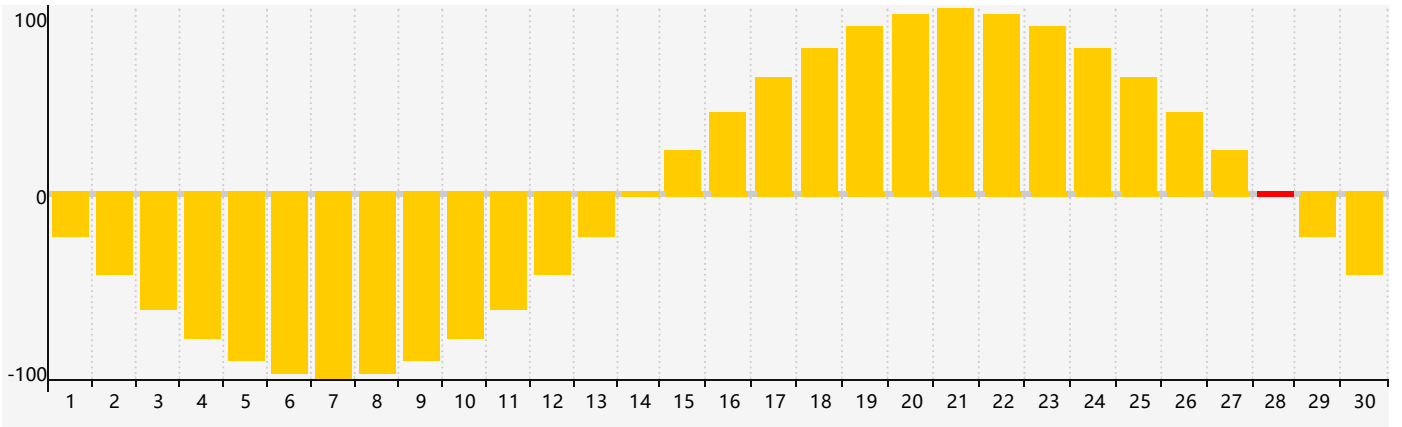

April 2022 Intellectual Biorhythm Charts

April 2022 Emotional Biorhythm Charts

April 2022 Physical Biorhythm Charts

April 2022

SUN	MON	TUE	WED	THU	FRI	SAT
27	28	29	30	31 <small>Emotional</small>	1	2
3 <small>Physical</small>	4	5	6	7	8	9
10 <small>Intellectual</small>	11	12	13	14	15	16
17	18	19	20	21	22	23
24	25	26 <small>Physical</small>	27	28 <small>Emotional</small>	29	30