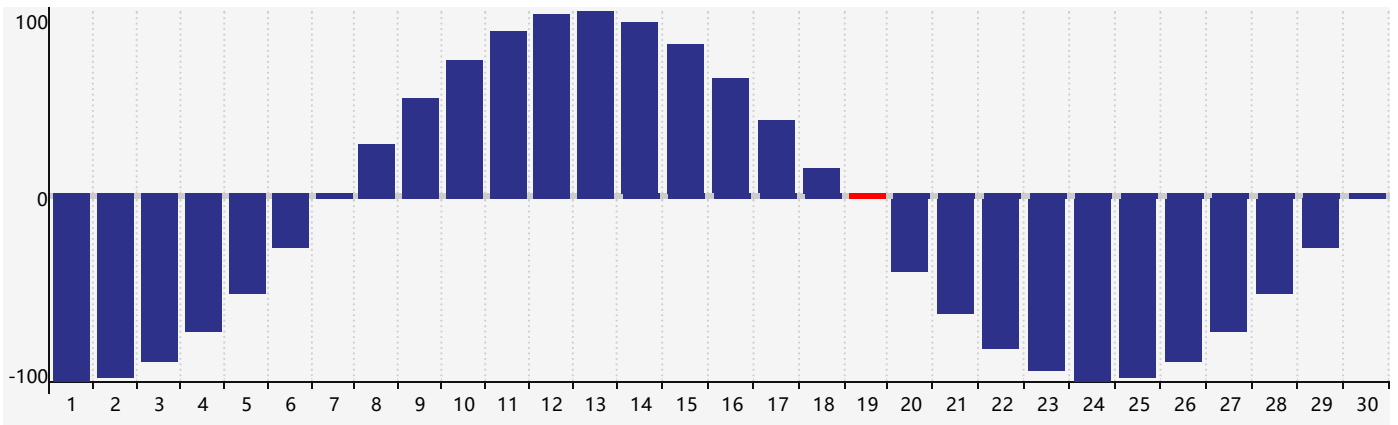

April 2022 Intellectual Biorhythm Charts

April 2022 Emotional Biorhythm Charts

April 2022 Physical Biorhythm Charts

April 2022

SUN	MON	TUE	WED	THU	FRI	SAT
27 <small>Physical</small>	28	29	30	31	1	2
3	4	5	6	7	8	9
10	11	12	13	14	15 <small>Emotional</small>	16
17	18	19 <small>Physical</small>	20	21 <small>Intellectual</small>	22	23
24	25	26	27	28	29	30