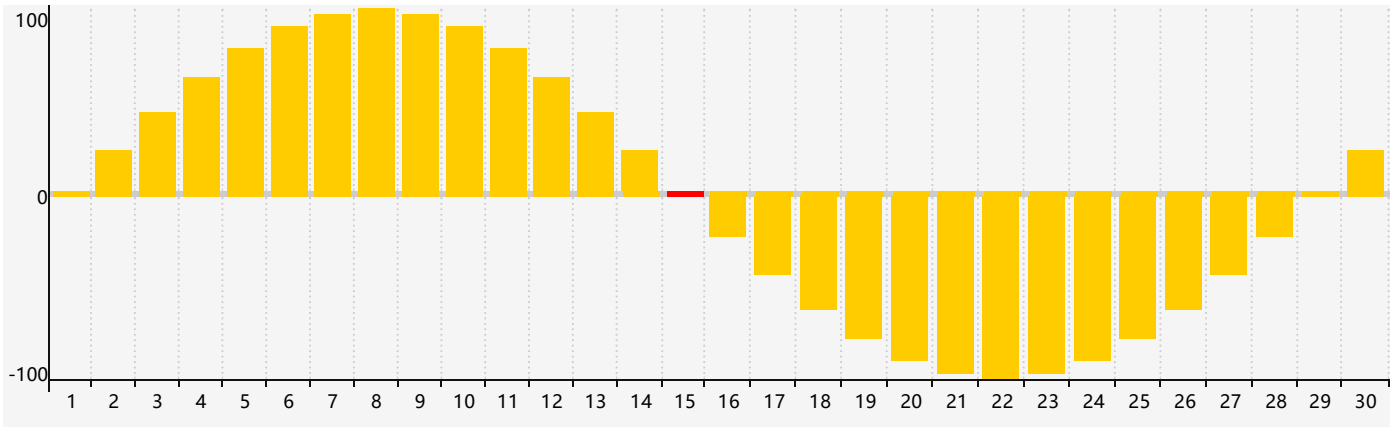

April 2022 Intellectual Biorhythm Charts

April 2022 Emotional Biorhythm Charts

April 2022 Physical Biorhythm Charts

April 2022

SUN	MON	TUE	WED	THU	FRI	SAT
27 <small>Physical</small>	28	29	30	31	1	2
3	4	5	6	7	8	9
10	11	12	13	14	15 <small>Emotional</small>	16
17	18	19 <small>Physical</small>	20	21 <small>Intellectual</small>	22	23
24	25	26	27	28	29	30