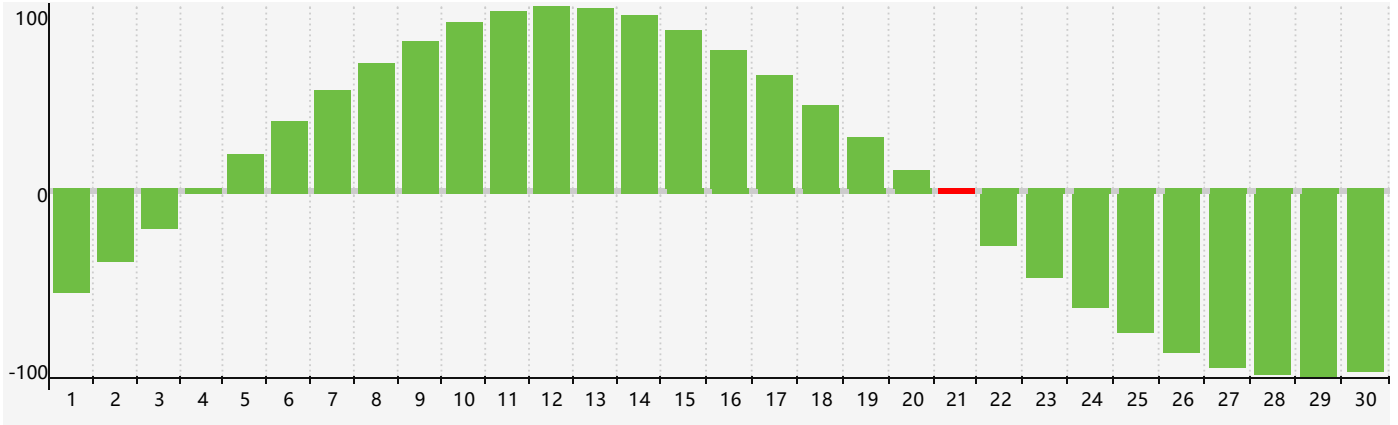

April 2022 Intellectual Biorhythm Charts

April 2022 Emotional Biorhythm Charts

April 2022 Physical Biorhythm Charts

April 2022

SUN	MON	TUE	WED	THU	FRI	SAT
27 <small>Physical</small>	28	29	30	31	1	2
3	4	5	6	7	8	9
10	11	12	13	14	15 <small>Emotional</small>	16
17	18	19 <small>Physical</small>	20	21 <small>Intellectual</small>	22	23
24	25	26	27	28	29	30