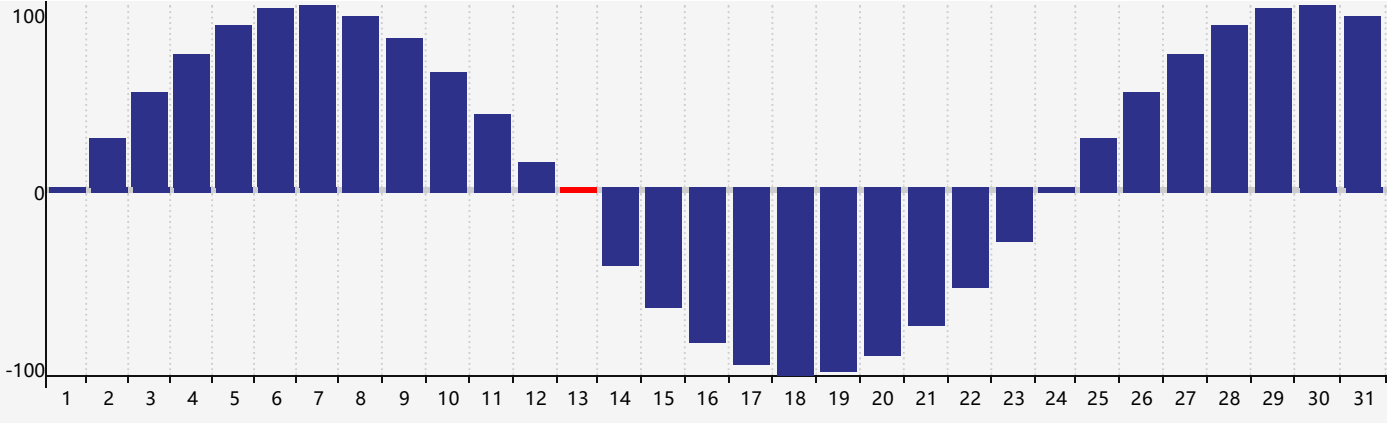

May 2022 Intellectual Biorhythm Charts

May 2022 Emotional Biorhythm Charts

May 2022 Physical Biorhythm Charts

May 2022

SUN	MON	TUE	WED	THU	FRI	SAT
1 	2 	3 	4 	5 	6 	7 
8 	9 	10 	11 	12 Intellectual 	13 Physical 	14 
15 	16 	17 	18 	19 	20 	21 
22 	23 	24 	25 	26 Emotional 	27 	28 
29 	30 	31 	1 	2 	3 	4 