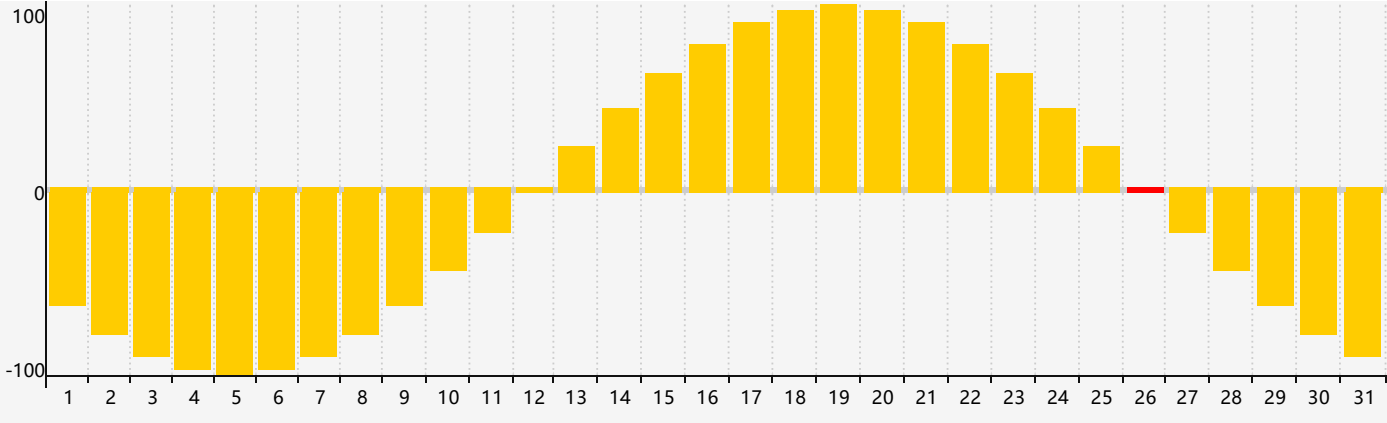

May 2022 Intellectual Biorhythm Charts

May 2022 Emotional Biorhythm Charts

May 2022 Physical Biorhythm Charts

May 2022

SUN	MON	TUE	WED	THU	FRI	SAT
1 	2 	3 	4 	5 	6 	7 
8 	9 	10 	11 	12 Intellectual 	13 Physical 	14 
15 	16 	17 	18 	19 	20 	21 
22 	23 	24 	25 	26 Emotional 	27 	28 
29 	30 	31 	1 	2 	3 	4 