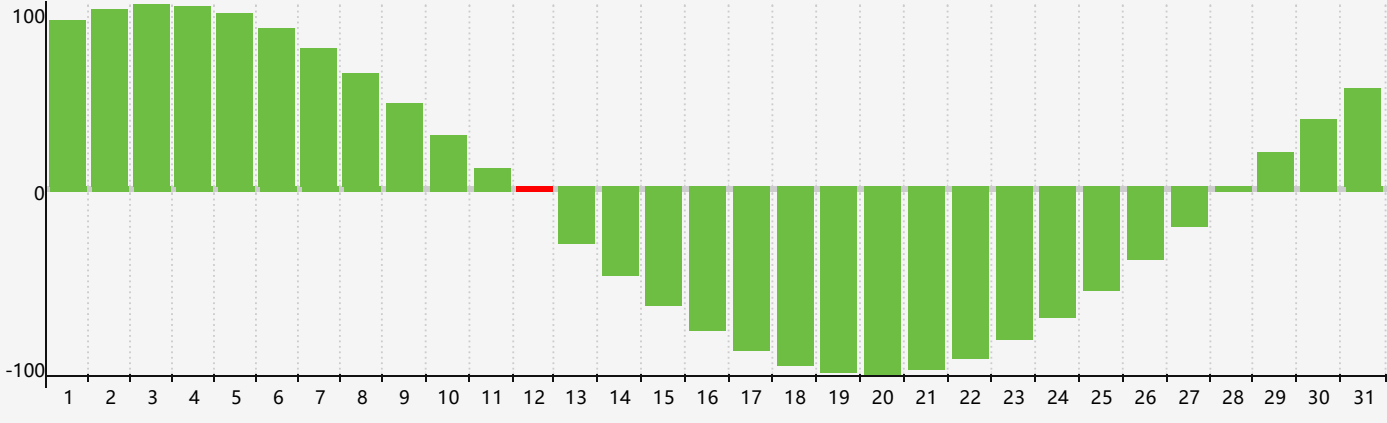

May 2022 Intellectual Biorhythm Charts

May 2022 Emotional Biorhythm Charts

May 2022 Physical Biorhythm Charts

May 2022

SUN	MON	TUE	WED	THU	FRI	SAT
1 	2 	3 	4 	5 	6 	7 
8 	9 	10 	11 	12 Intellectual 	13 Physical 	14 
15 	16 	17 	18 	19 	20 	21 
22 	23 	24 	25 	26 Emotional 	27 	28 
29 	30 	31 	1 	2 	3 	4 