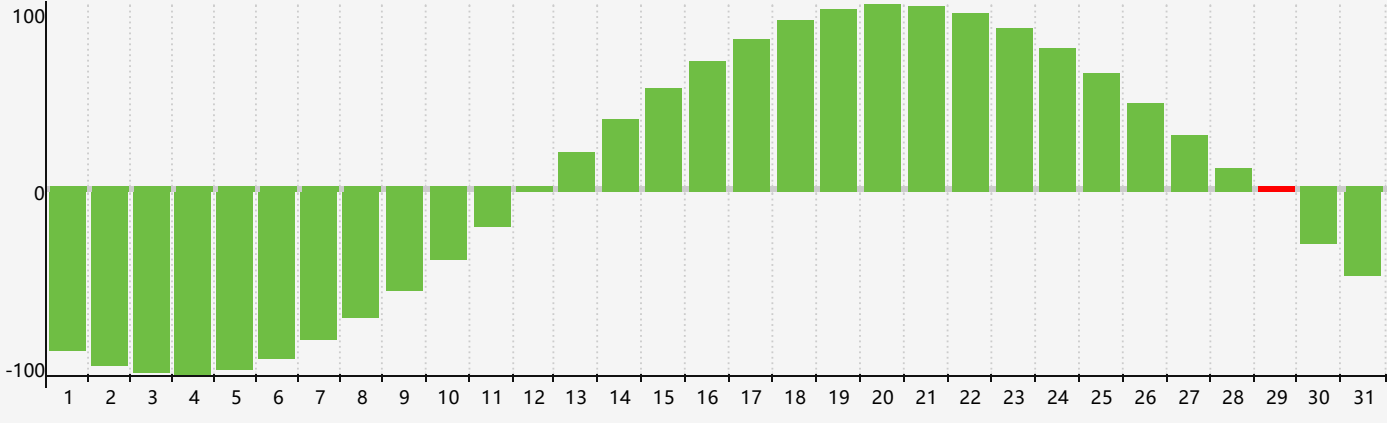

May 2022 Intellectual Biorhythm Charts

May 2022 Emotional Biorhythm Charts

May 2022 Physical Biorhythm Charts

May 2022

SUN	MON	TUE	WED	THU	FRI	SAT
1 	2 Physical 	3 	4 Emotional 	5 	6 	7 
8 	9 	10 	11 	12 	13 	14 
15 	16 	17 	18 	19 	20 	21 
22 	23 	24 	25 Physical 	26 	27 	28 
29 Intellectual 	30 	31 	1 Emotional 	2 	3 	4 