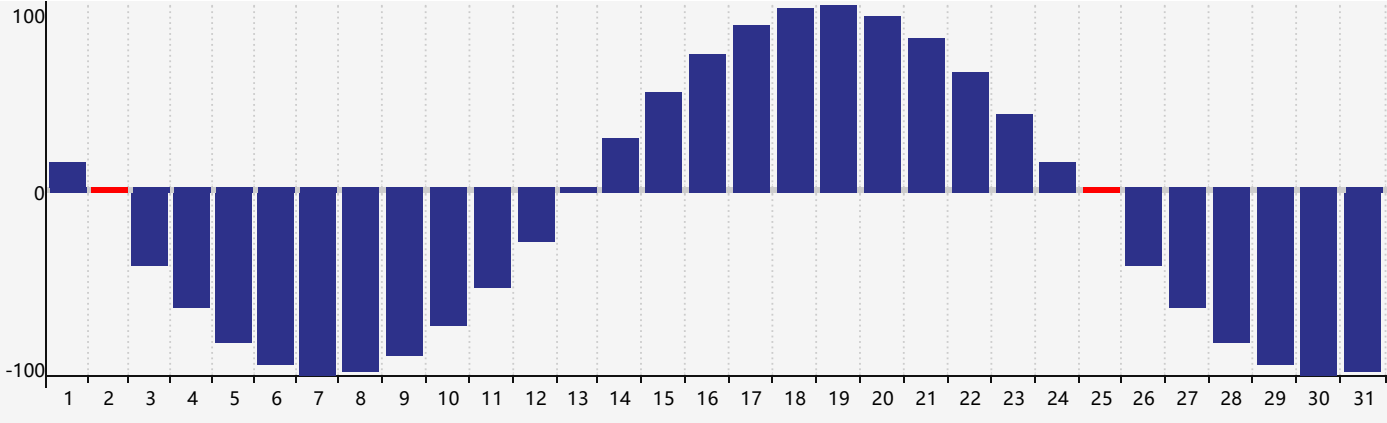

May 2022 Intellectual Biorhythm Charts

May 2022 Emotional Biorhythm Charts

May 2022 Physical Biorhythm Charts

May 2022

SUN	MON	TUE	WED	THU	FRI	SAT
1 	2 Physical 	3 	4 Emotional 	5 	6 	7 
8 	9 	10 	11 	12 	13 	14 
15 	16 	17 	18 	19 	20 	21 
22 	23 	24 	25 Physical 	26 	27 	28 
29 Intellectual 	30 	31 	1 Emotional 	2 	3 	4 