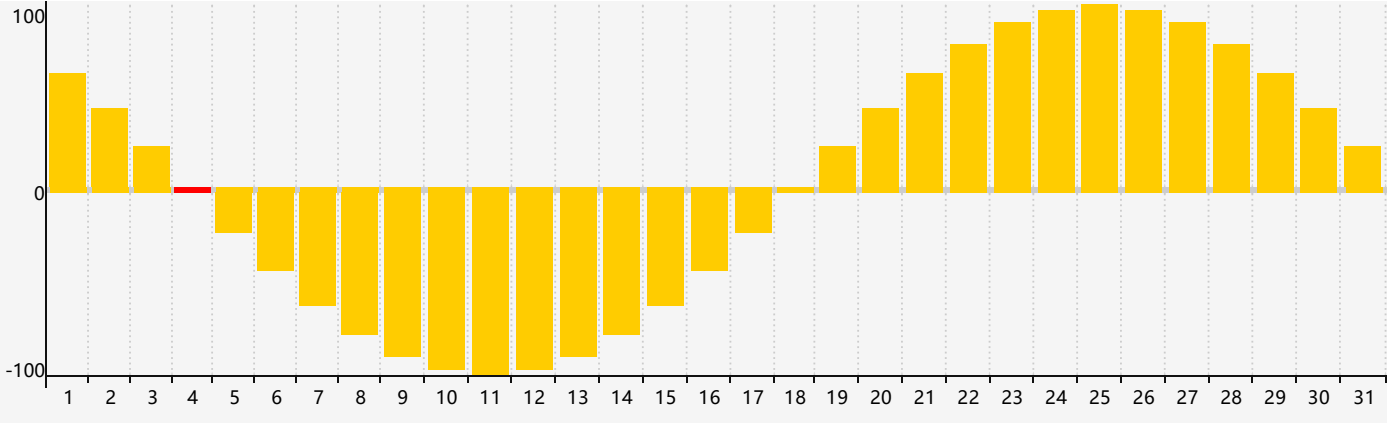

May 2022 Intellectual Biorhythm Charts

May 2022 Emotional Biorhythm Charts

May 2022 Physical Biorhythm Charts

May 2022

SUN	MON	TUE	WED	THU	FRI	SAT
1 	2 Physical 	3 	4 Emotional 	5 	6 	7 
8 	9 	10 	11 	12 	13 	14 
15 	16 	17 	18 	19 	20 	21 
22 	23 	24 	25 Physical 	26 	27 	28 
29 Intellectual 	30 	31 	1 Emotional 	2 	3 	4 