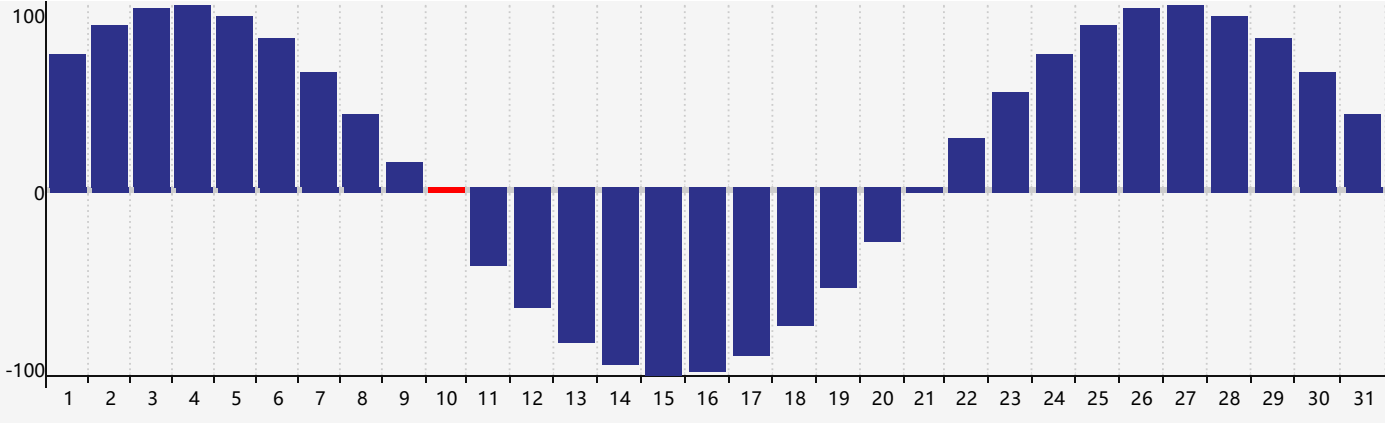

May 2022 Intellectual Biorhythm Charts

May 2022 Emotional Biorhythm Charts

May 2022 Physical Biorhythm Charts

May 2022

SUN	MON	TUE	WED	THU	FRI	SAT
1	2	3	4	5	6	7
						
8	9	10 Physical	11	12	13	14
						
15	16	17	18	19	20	21
						
22 Intellectual	23	24 Emotional	25	26	27	28
						
29	30	31	1	2 Physical	3	4
						