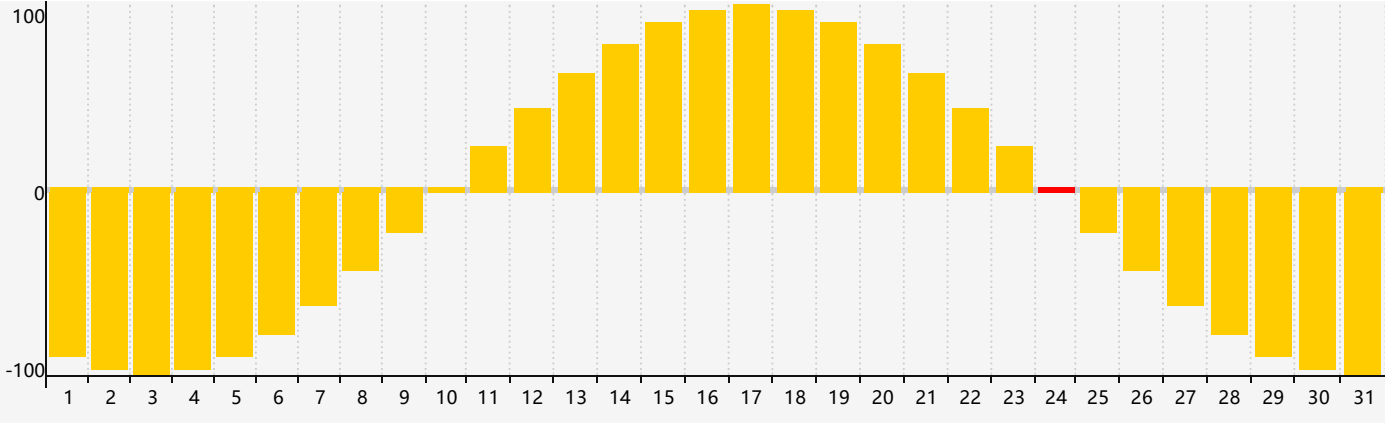

May 2022 Intellectual Biorhythm Charts

May 2022 Emotional Biorhythm Charts

May 2022 Physical Biorhythm Charts

May 2022

SUN	MON	TUE	WED	THU	FRI	SAT
1	2	3	4	5	6	7
						
8	9	10 Physical	11	12	13	14
						
15	16	17	18	19	20	21
						
22 Intellectual	23	24 Emotional	25	26	27	28
						
29	30	31	1	2 Physical	3	4
						