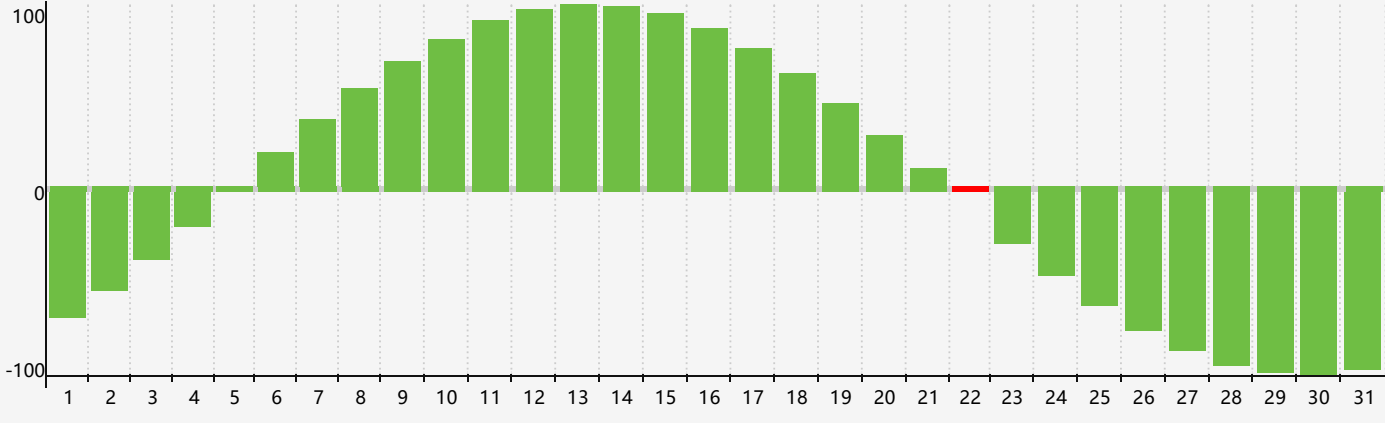

May 2022 Intellectual Biorhythm Charts

May 2022 Emotional Biorhythm Charts

May 2022 Physical Biorhythm Charts

May 2022

SUN	MON	TUE	WED	THU	FRI	SAT
1	2	3	4	5	6	7
						
8	9	10 Physical	11	12	13	14
						
15	16	17	18	19	20	21
						
22 Intellectual	23	24 Emotional	25	26	27	28
						
29	30	31	1	2 Physical	3	4
						