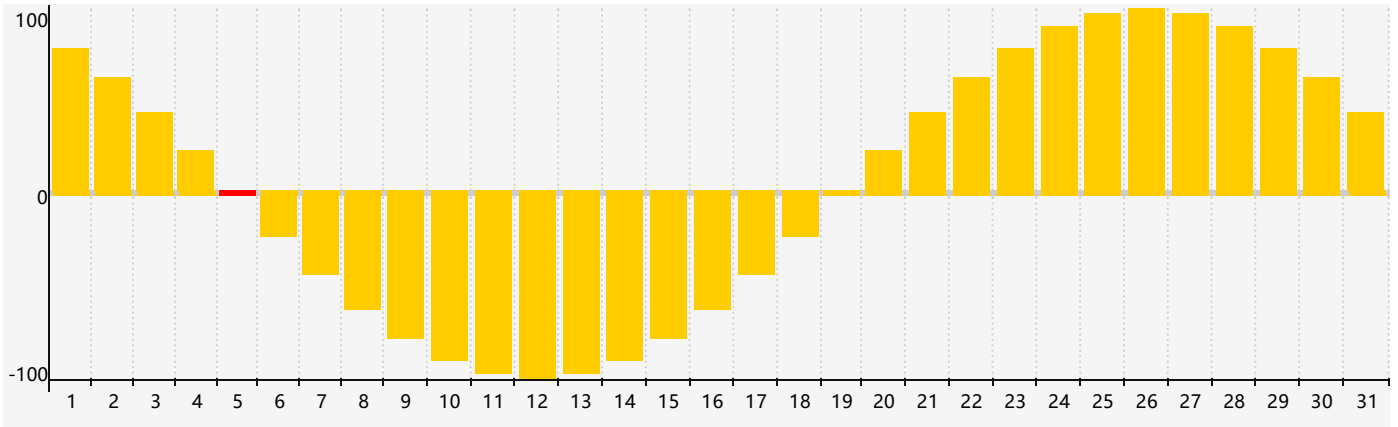

May 2022 Emotional Biorhythm Charts

May 2022

SUN	MON	TUE	WED	THU	FRI	SAT
1	2	3	4	5 Emotional	6	7
8	9	10	11	12	13	14
15	16	17	18	19	20	21
22	23	24	25	26	27	28
29	30	31	1	2 Emotional	3	4