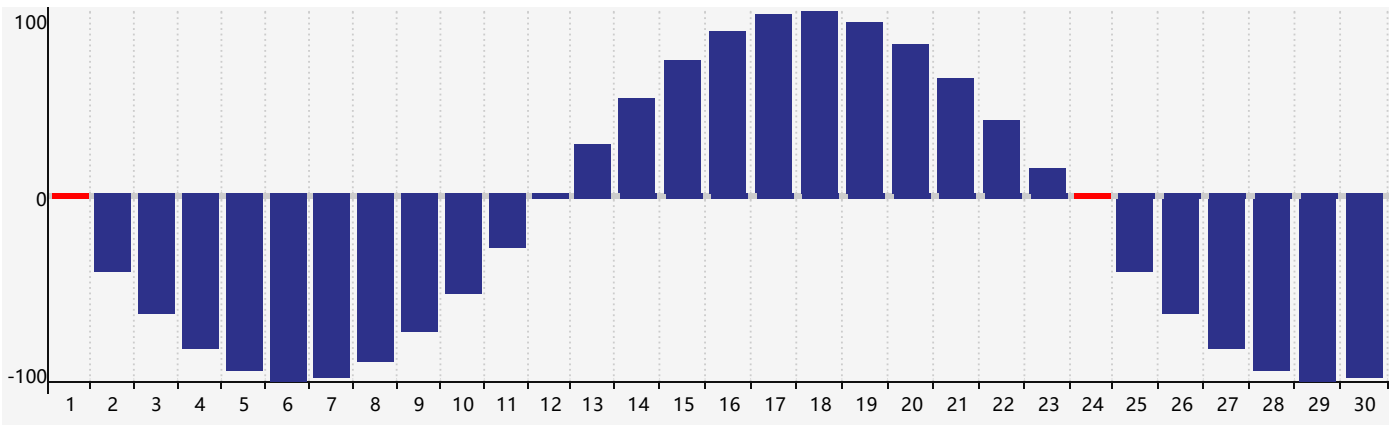

June 2022 Intellectual Biorhythm Charts

June 2022 Emotional Biorhythm Charts

June 2022 Physical Biorhythm Charts

June 2022

SUN	MON	TUE	WED	THU	FRI	SAT
29	30 <small>Emotional</small>	31	1 <small>Physical</small>	2	3	4
5	6	7	8	9	10	11
12	13	14	15	16	17	18
19 <small>Intellectual</small>	20	21	22	23	24 <small>Physical</small>	25
26	27 <small>Emotional</small>	28	29	30	1	2