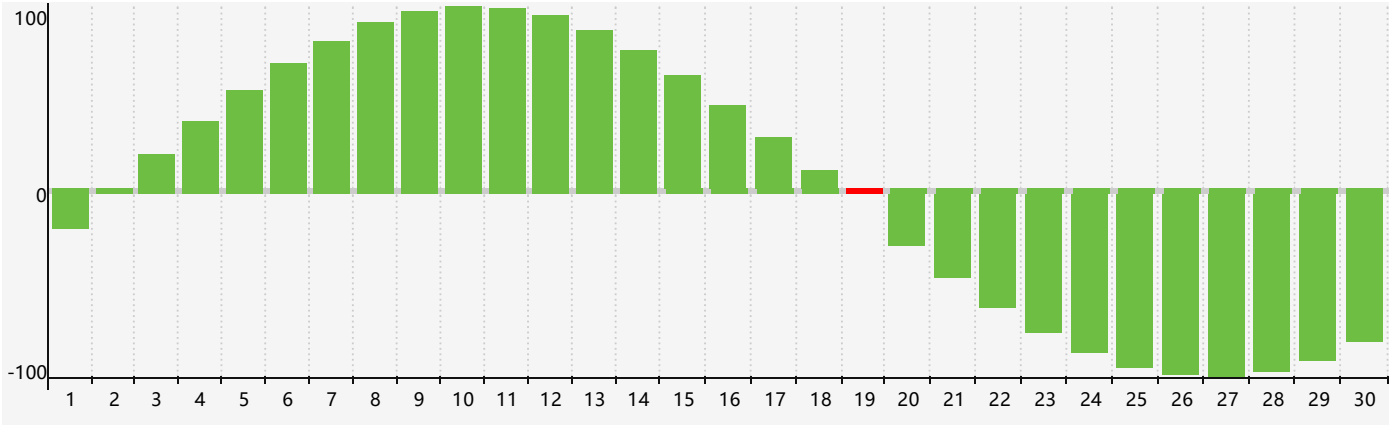

June 2022 Intellectual Biorhythm Charts

June 2022 Emotional Biorhythm Charts

June 2022 Physical Biorhythm Charts

June 2022

SUN	MON	TUE	WED	THU	FRI	SAT
29	30 <small>Emotional</small>	31	1 <small>Physical</small>	2	3	4
5	6	7	8	9	10	11
12	13	14	15	16	17	18
19 <small>Intellectual</small>	20	21	22	23	24 <small>Physical</small>	25
26	27 <small>Emotional</small>	28	29	30	1	2