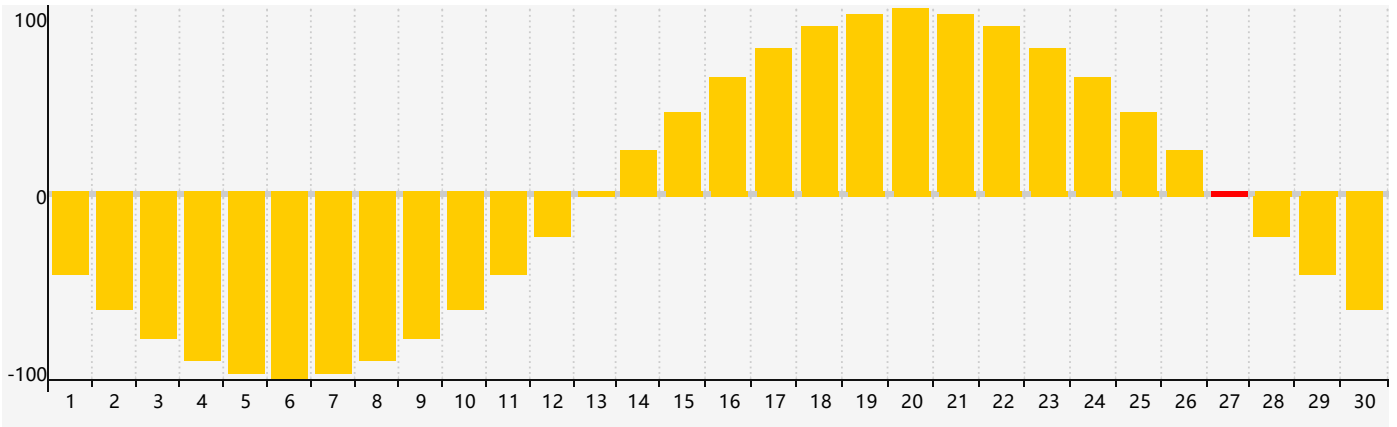

June 2022 Intellectual Biorhythm Charts

June 2022 Emotional Biorhythm Charts

June 2022 Physical Biorhythm Charts

June 2022

SUN	MON	TUE	WED	THU	FRI	SAT
29	30 <small>Emotional</small>	31	1 <small>Physical</small>	2	3	4
5	6	7	8	9	10	11
12	13	14	15	16	17	18
19 <small>Intellectual</small>	20	21	22	23	24 <small>Physical</small>	25
26	27 <small>Emotional</small>	28	29	30	1	2