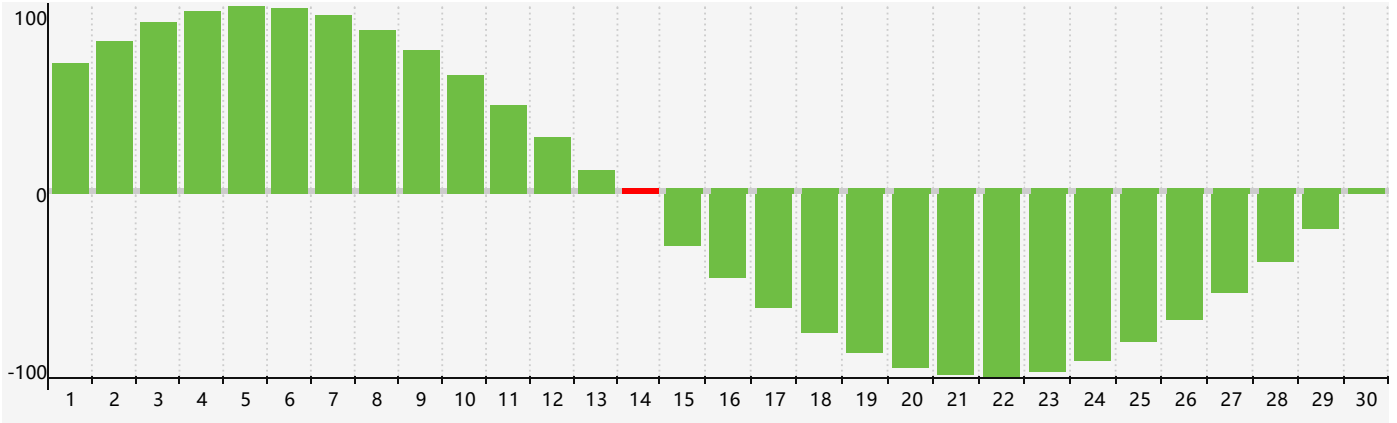

June 2022 Intellectual Biorhythm Charts

June 2022 Emotional Biorhythm Charts

June 2022 Physical Biorhythm Charts

June 2022

SUN	MON	TUE	WED	THU	FRI	SAT
29	30	31 <small>Physical</small>	1	2	3	4
5	6	7	8	9	10	11
12	13	14 <small>Intellectual</small>	15	16	17	18
19	20	21	22	23 <small>Physical</small>	24 <small>Emotional</small>	25
26	27	28	29	30	1	2