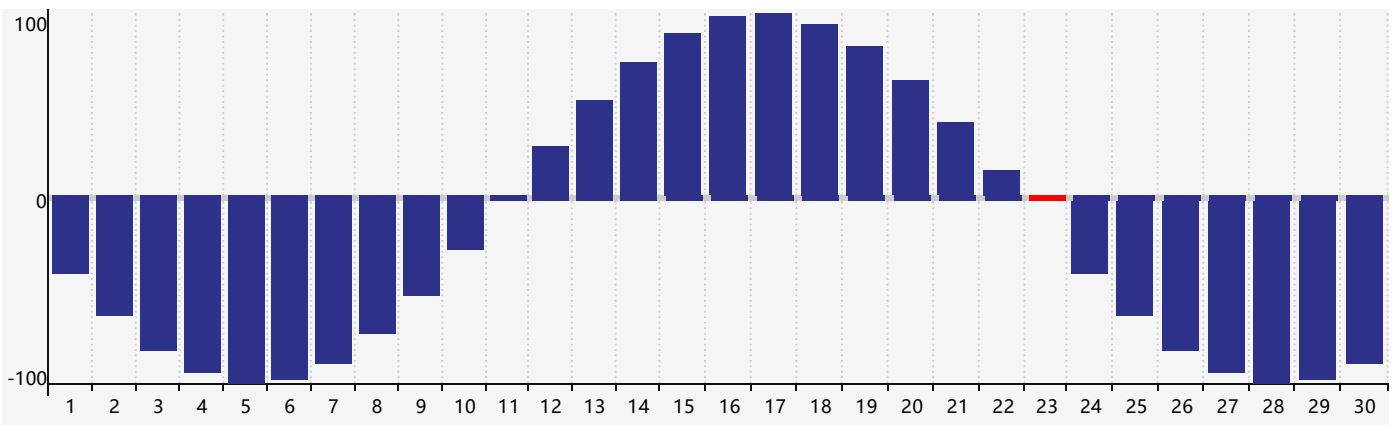

June 2022 Intellectual Biorhythm Charts

June 2022 Emotional Biorhythm Charts

June 2022 Physical Biorhythm Charts

June 2022

SUN	MON	TUE	WED	THU	FRI	SAT
29	30	31 <small>Physical</small>	1	2	3	4
5	6	7	8	9	10	11
12	13	14 <small>Intellectual</small>	15	16	17	18
19	20	21	22	23 <small>Physical</small>	24 <small>Emotional</small>	25
26	27	28	29	30	1	2