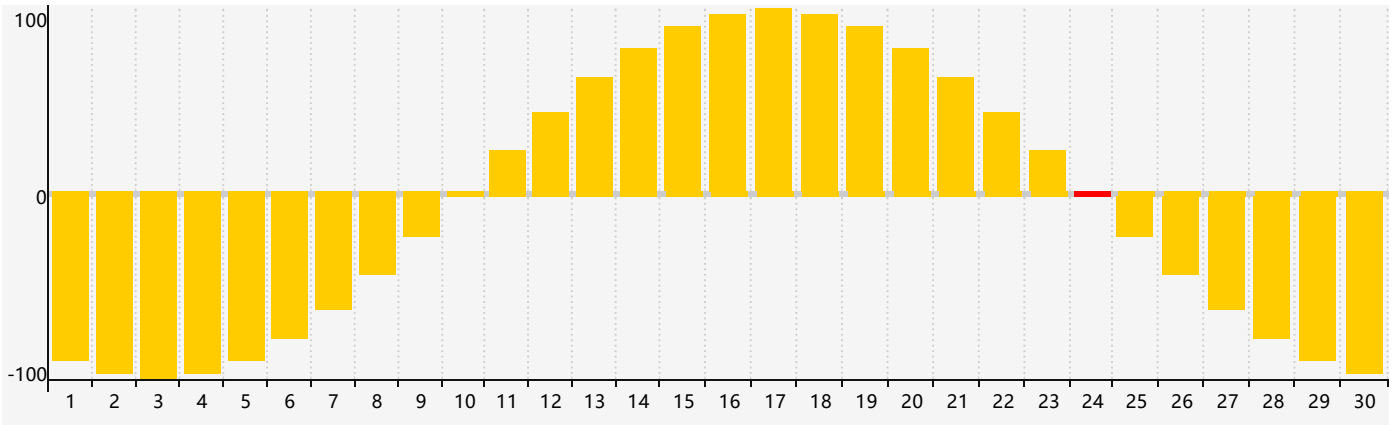

June 2022 Intellectual Biorhythm Charts

June 2022 Emotional Biorhythm Charts

June 2022 Physical Biorhythm Charts

June 2022

SUN	MON	TUE	WED	THU	FRI	SAT
29	30	31 <small>Physical</small>	1	2	3	4
5	6	7	8	9	10	11
12	13	14 <small>Intellectual</small>	15	16	17	18
19	20	21	22	23 <small>Physical</small>	24 <small>Emotional</small>	25
26	27	28	29	30	1	2