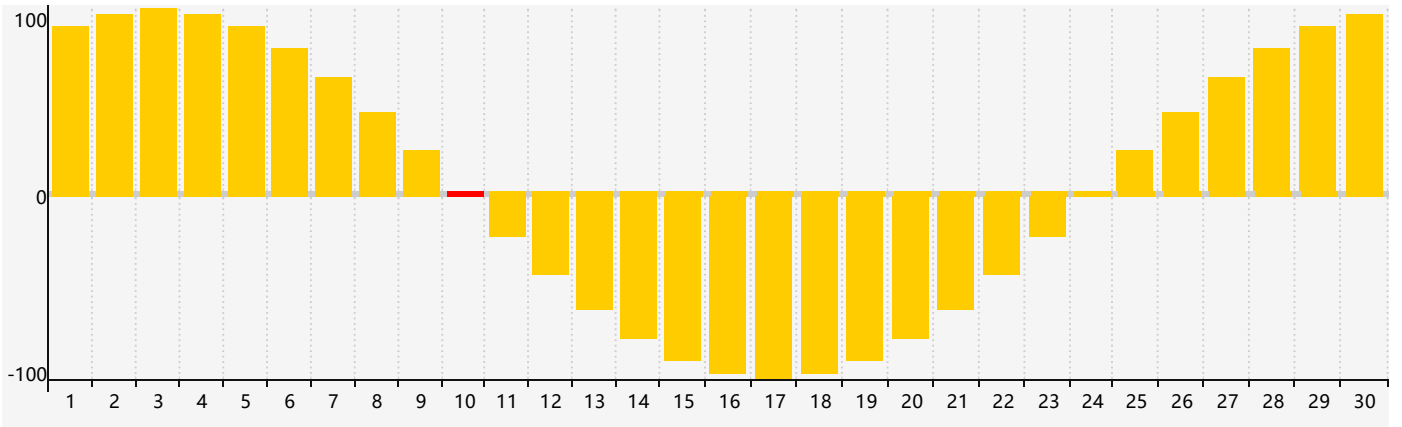

June 2022 Intellectual Biorhythm Charts

June 2022 Emotional Biorhythm Charts

June 2022 Physical Biorhythm Charts

June 2022

SUN	MON	TUE	WED	THU	FRI	SAT
29 	30 	31 	1 	2 	3 	4 
5 	6 Physical 	7 	8 	9 	10 Emotional 	11 
12 	13 	14 Intellectual 	15 	16 	17 	18 
19 	20 	21 	22 	23 	24 	25 
26 	27 	28 	29 Physical 	30 	1 	2 