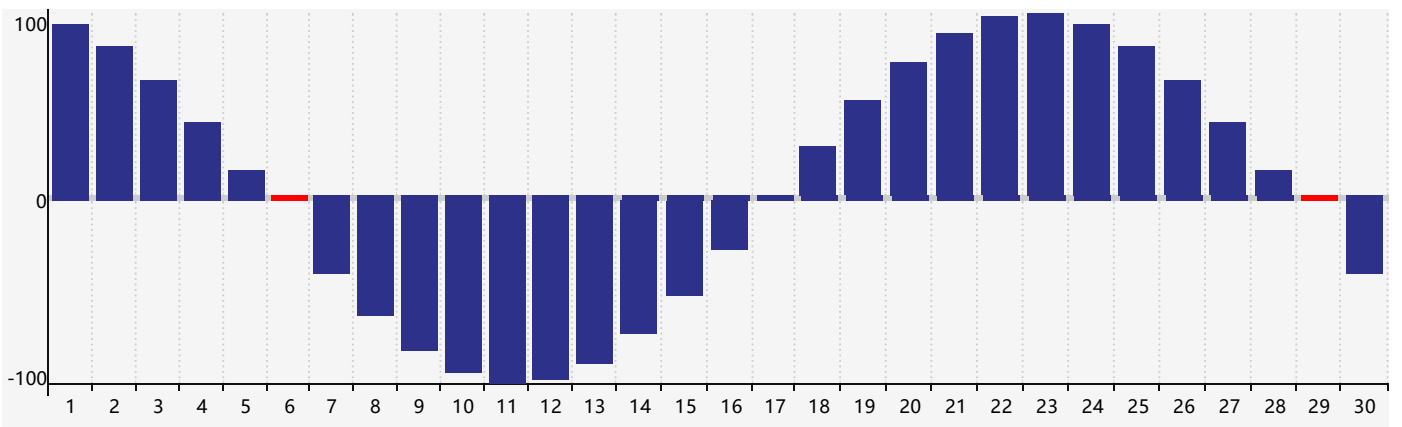

June 2022 Intellectual Biorhythm Charts

June 2022 Emotional Biorhythm Charts

June 2022 Physical Biorhythm Charts

June 2022

SUN	MON	TUE	WED	THU	FRI	SAT
29 	30 	31 	1 	2 	3 	4 
5 	6 Physical 	7 	8 	9 	10 Emotional 	11 
12 	13 	14 Intellectual 	15 	16 	17 	18 
19 	20 	21 	22 	23 	24 	25 
26 	27 	28 	29 Physical 	30 	1 	2 