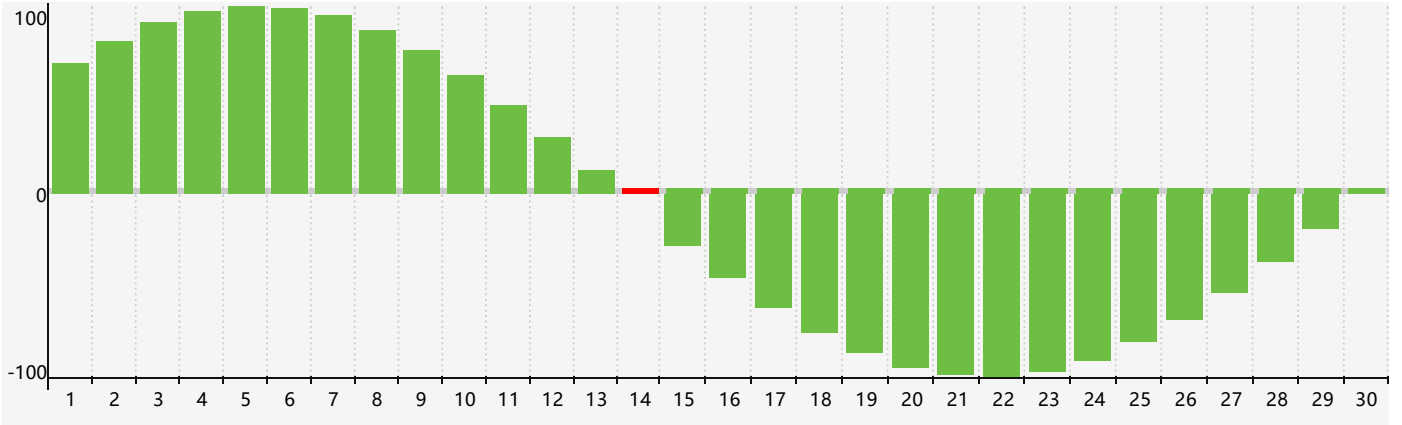

June 2022 Intellectual Biorhythm Charts

June 2022 Emotional Biorhythm Charts

June 2022 Physical Biorhythm Charts

June 2022

SUN	MON	TUE	WED	THU	FRI	SAT
29 	30 	31 	1 	2 	3 	4 
5 	6 Physical 	7 	8 	9 	10 Emotional 	11 
12 	13 	14 Intellectual 	15 	16 	17 	18 
19 	20 	21 	22 	23 	24 	25 
26 	27 	28 	29 Physical 	30 	1 	2 