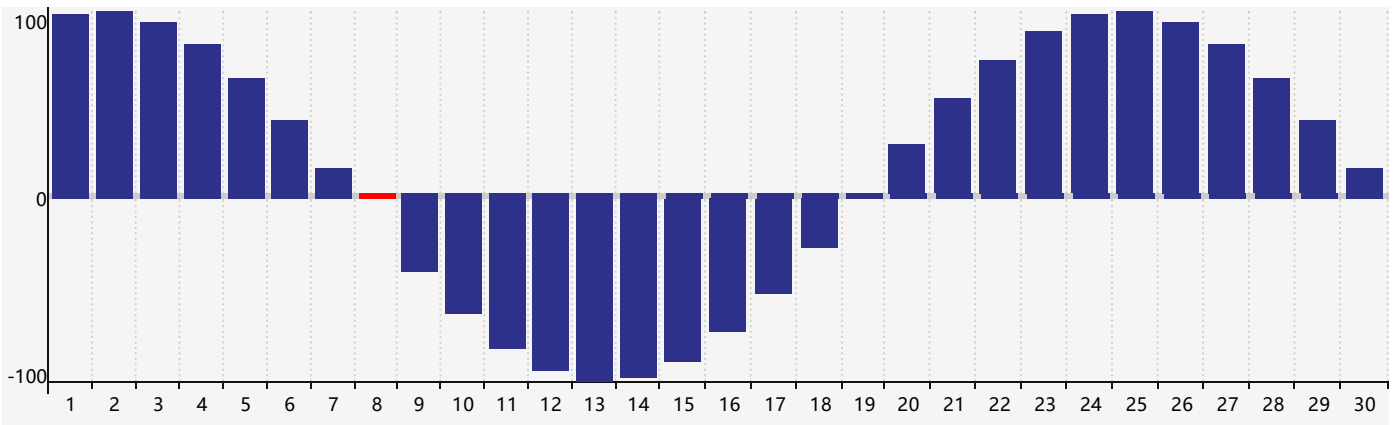

June 2022 Intellectual Biorhythm Charts

June 2022 Emotional Biorhythm Charts

June 2022 Physical Biorhythm Charts

June 2022

SUN	MON	TUE	WED	THU	FRI	SAT
29	30	31	1	2	3	4
5	6	7	8 Physical	9	10	11
12	13	14 Emotional	15	16	17	18
19	20	21	22	23	24	25
26	27	28 Intellectual	29	30	1 Physical	2