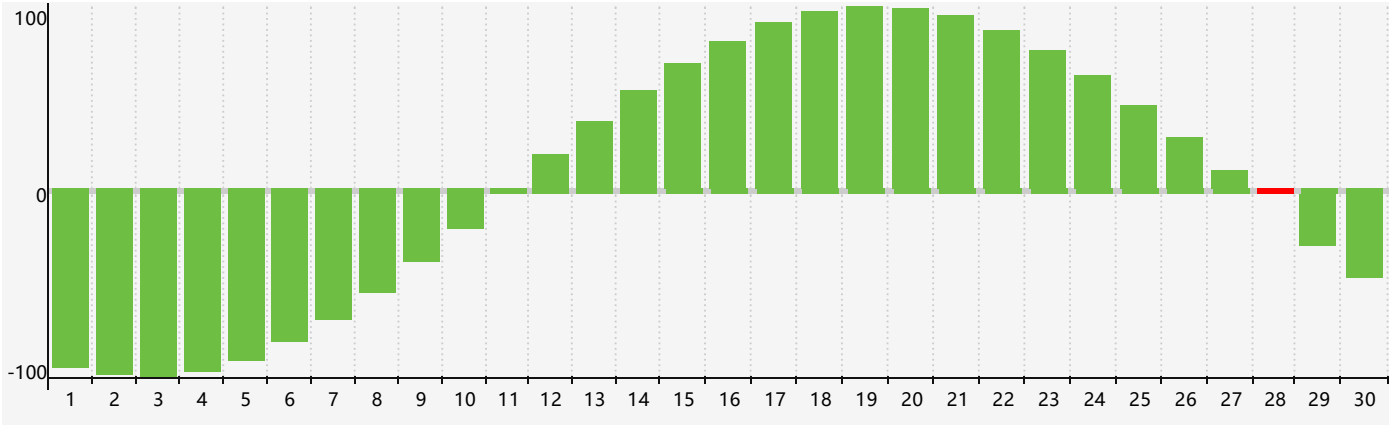

June 2022 Intellectual Biorhythm Charts

June 2022 Emotional Biorhythm Charts

June 2022 Physical Biorhythm Charts

June 2022

SUN	MON	TUE	WED	THU	FRI	SAT
29	30	31	1	2	3	4
5	6	7	8 Physical	9	10	11
12	13	14 Emotional	15	16	17	18
19	20	21	22	23	24	25
26	27	28 Intellectual	29	30	1 Physical	2