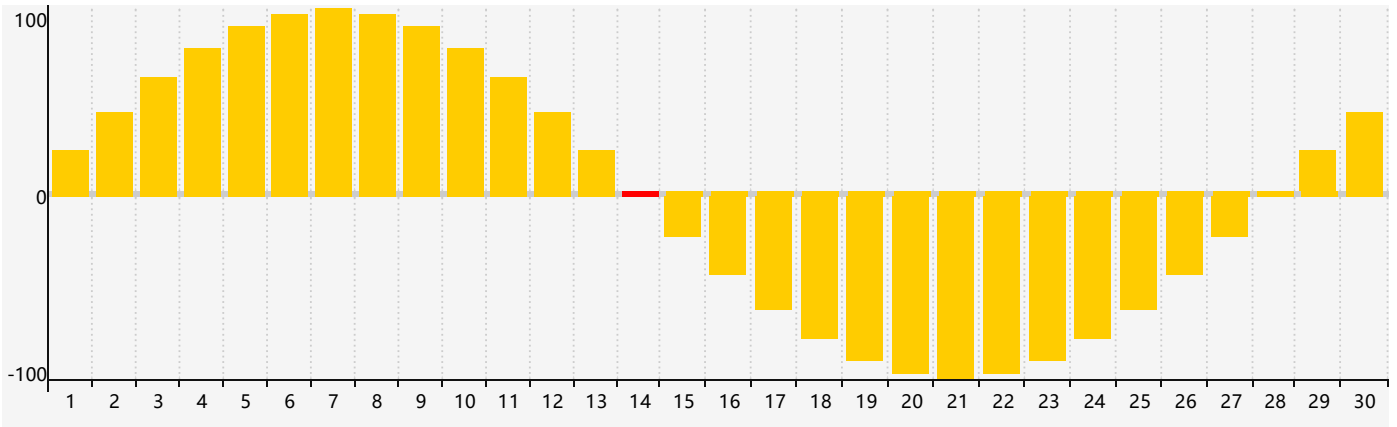

June 2022 Intellectual Biorhythm Charts

June 2022 Emotional Biorhythm Charts

June 2022 Physical Biorhythm Charts

June 2022

SUN	MON	TUE	WED	THU	FRI	SAT
29	30	31	1	2	3	4
5	6	7	8 Physical	9	10	11
12	13	14 Emotional	15	16	17	18
19	20	21	22	23	24	25
26	27	28 Intellectual	29	30	1 Physical	2