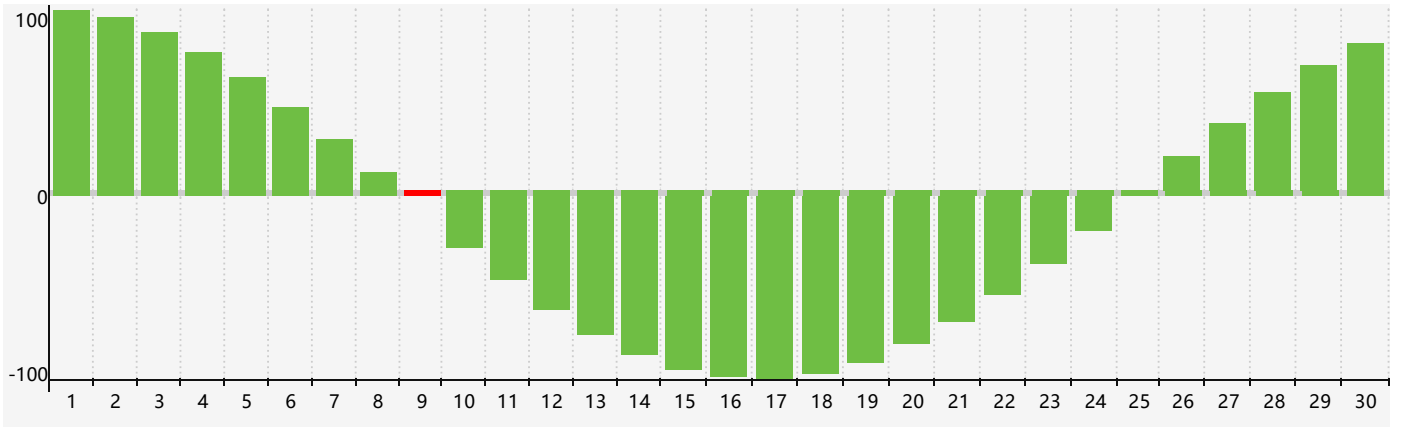

## June 2022 Intellectual Biorhythm Charts

## June 2022

| SUN | MON | TUE | WED | THU                              | FRI | SAT |
|-----|-----|-----|-----|----------------------------------|-----|-----|
| 29  | 30  | 31  | 1   | 2                                | 3   | 4   |
| 5   | 6   | 7   | 8   | 9<br><small>Intellectual</small> | 10  | 11  |
| 12  | 13  | 14  | 15  | 16                               | 17  | 18  |
| 19  | 20  | 21  | 22  | 23                               | 24  | 25  |
| 26  | 27  | 28  | 29  | 30                               | 1   | 2   |