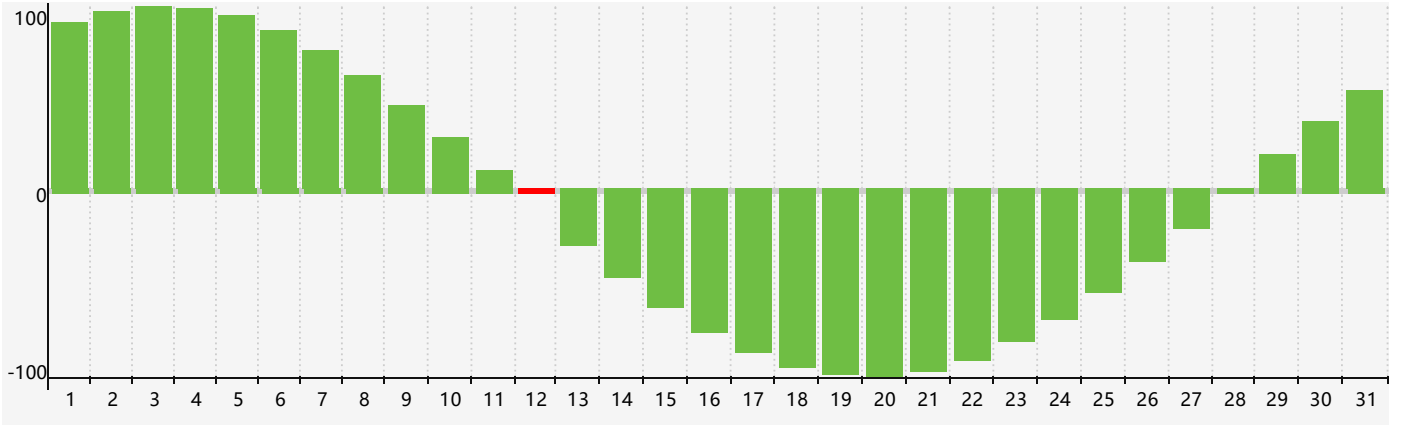

August 2022 Intellectual Biorhythm Charts

August 2022 Emotional Biorhythm Charts

August 2022 Physical Biorhythm Charts

August 2022

SUN	MON	TUE	WED	THU	FRI	SAT
31	1	2	3	4	5	6
7	8	9	10	11	12 Intellectual	13
14	15	16 Emotional Physical	17	18	19	20
21	22	23	24	25	26	27
28	29	30	31	1	2	3