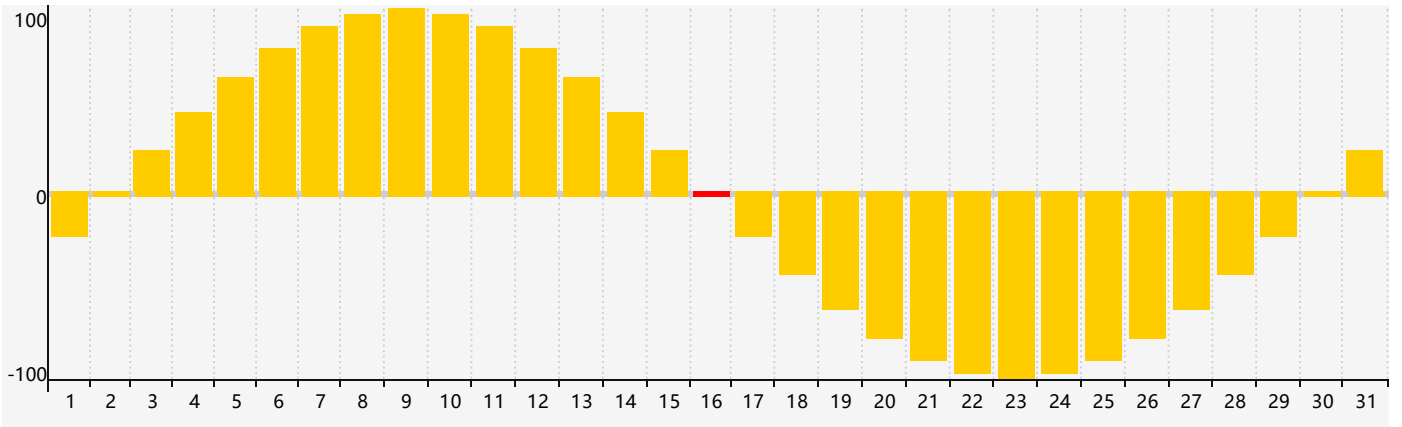

August 2022 Intellectual Biorhythm Charts

August 2022 Emotional Biorhythm Charts

August 2022 Physical Biorhythm Charts

August 2022

SUN	MON	TUE	WED	THU	FRI	SAT
31	1	2	3	4	5	6
7	8	9	10	11	12 Intellectual	13
14	15	16 Emotional Physical	17	18	19	20
21	22	23	24	25	26	27
28	29	30	31	1	2	3