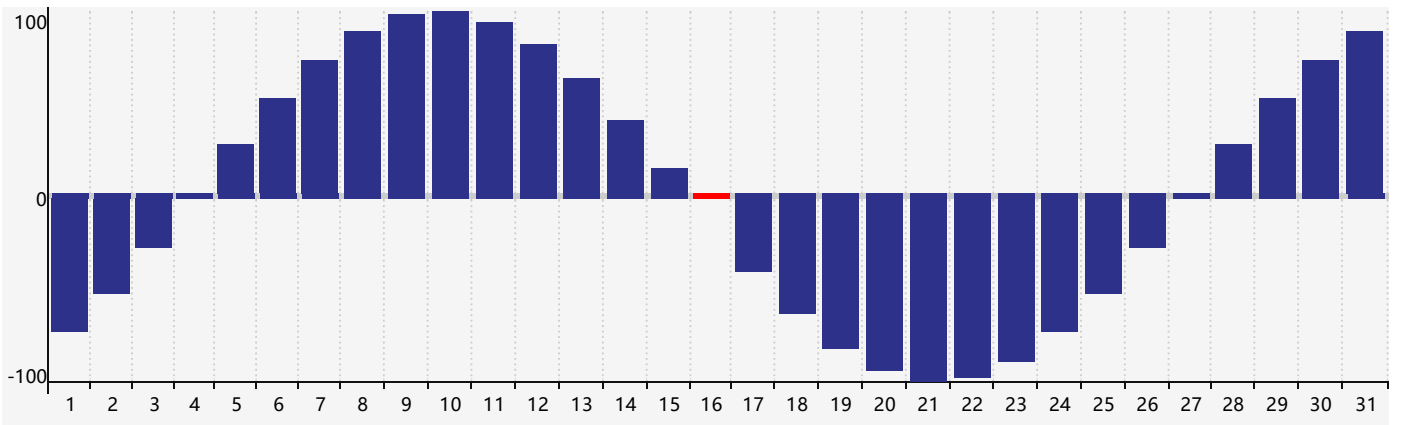

August 2022 Intellectual Biorhythm Charts

August 2022 Emotional Biorhythm Charts

August 2022 Physical Biorhythm Charts

August 2022

SUN	MON	TUE	WED	THU	FRI	SAT
31	1	2	3	4	5	6
7	8	9	10	11	12 Intellectual	13
14	15	16 Emotional Physical	17	18	19	20
21	22	23	24	25	26	27
28	29	30	31	1	2	3