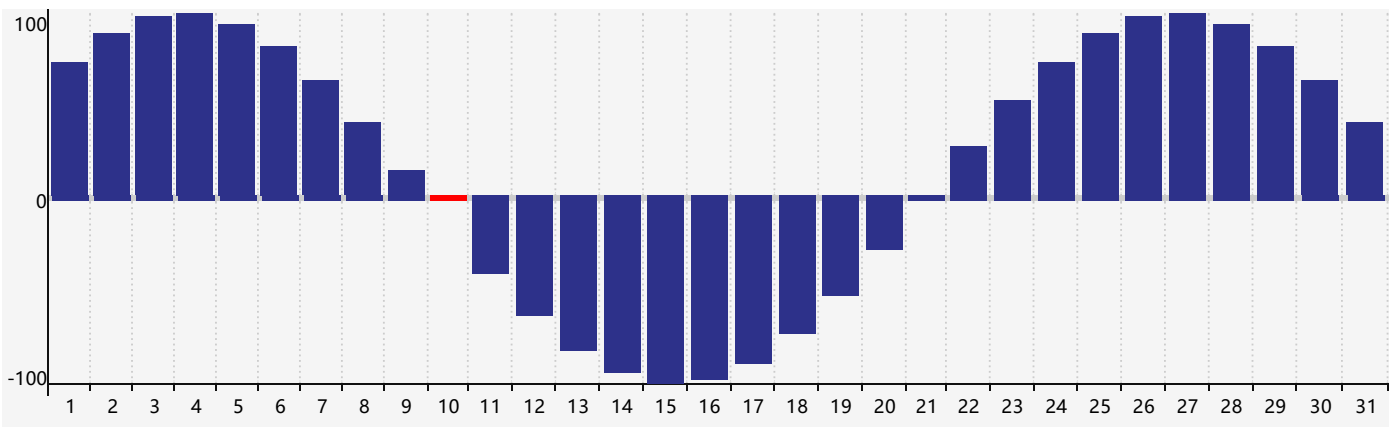

August 2022 Intellectual Biorhythm Charts

August 2022 Emotional Biorhythm Charts

August 2022 Physical Biorhythm Charts

August 2022

SUN	MON	TUE	WED	THU	FRI	SAT
31 Emotional	1	2	3	4	5	6
7	8	9	10 Physical	11	12	13
14	15	16	17	18	19	20
21	22	23	24	25	26 Intellectual	27
28 Emotional	29	30	31	1	2 Physical	3