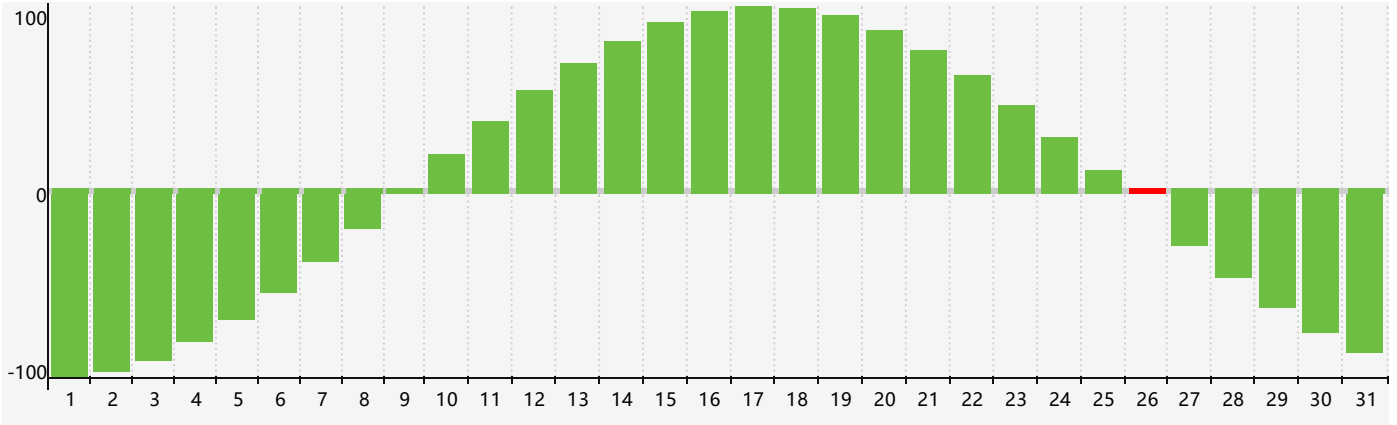

August 2022 Intellectual Biorhythm Charts

August 2022 Emotional Biorhythm Charts

August 2022 Physical Biorhythm Charts

August 2022

SUN	MON	TUE	WED	THU	FRI	SAT
31 Emotional	1	2	3	4	5	6
7	8	9	10 Physical	11	12	13
14	15	16	17	18	19	20
21	22	23	24	25	26 Intellectual	27
28 Emotional	29	30	31	1	2 Physical	3