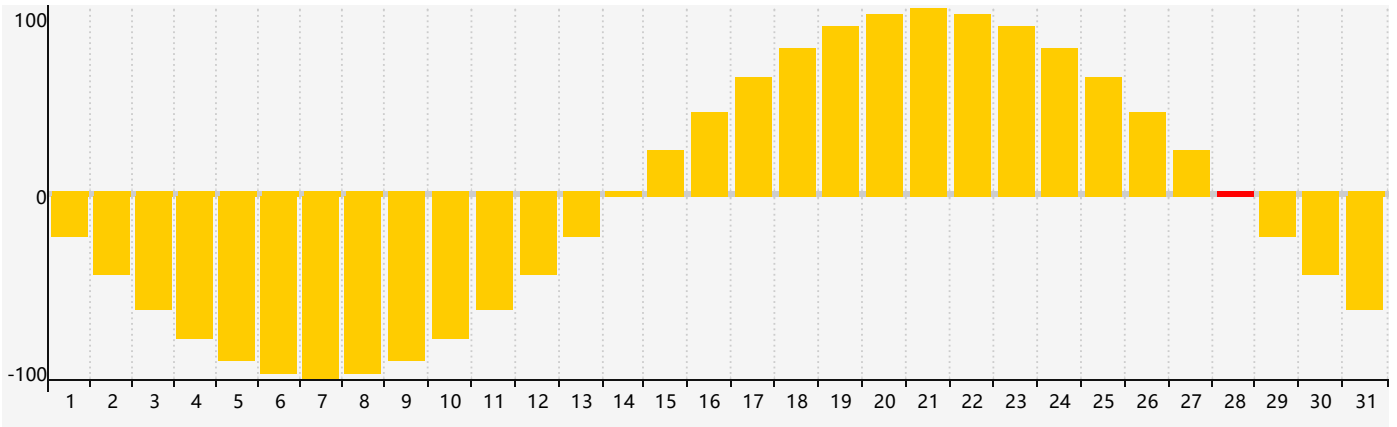

August 2022 Intellectual Biorhythm Charts

August 2022 Emotional Biorhythm Charts

August 2022 Physical Biorhythm Charts

August 2022

SUN	MON	TUE	WED	THU	FRI	SAT
31 Emotional	1	2	3	4	5	6
7	8	9	10 Physical	11	12	13
14	15	16	17	18	19	20
21	22	23	24	25	26 Intellectual	27
28 Emotional	29	30	31	1	2 Physical	3