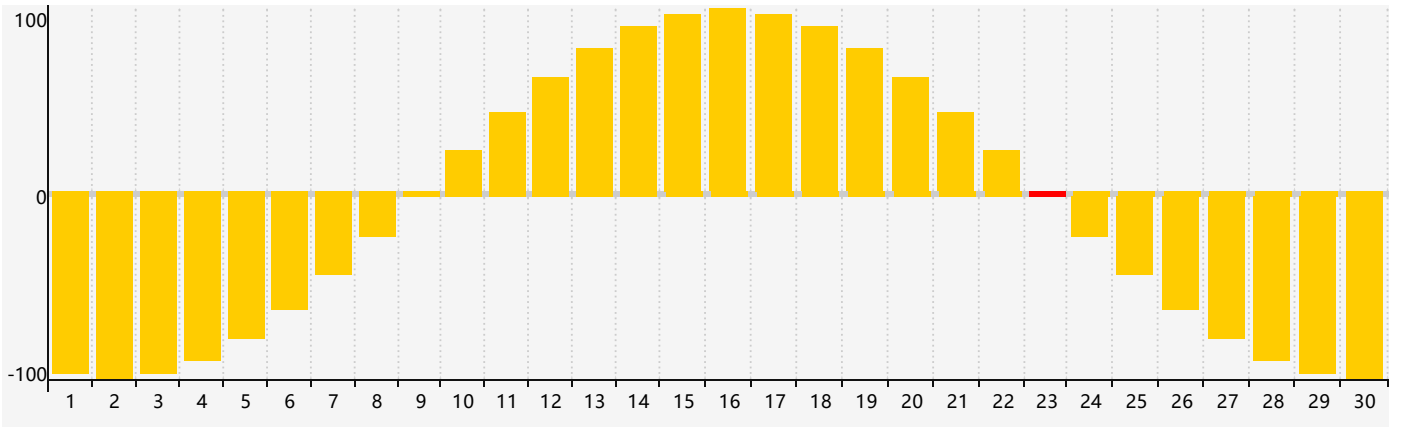

September 2022 Intellectual Biorhythm Charts

September 2022 Emotional Biorhythm Charts

September 2022 Physical Biorhythm Charts

September 2022

SUN	MON	TUE	WED	THU	FRI	SAT
28	29	30	31	1	2	3
4	5	6	7	8 Physical	9	10 Intellectual
11	12	13	14	15	16	17
18	19	20	21	22	23 Emotional	24
25	26	27	28	29	30	1 Physical