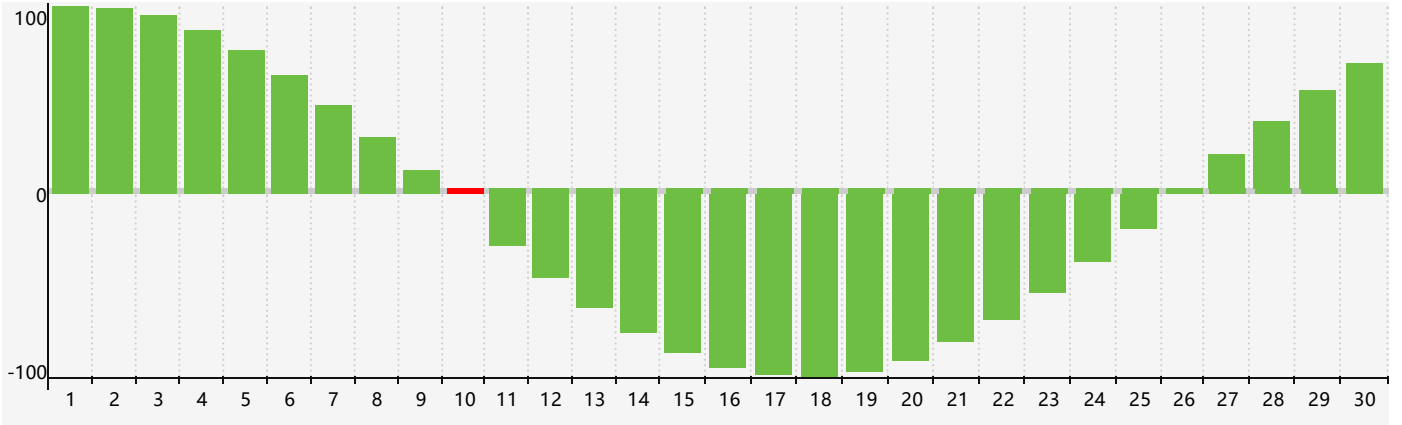

September 2022 Intellectual Biorhythm Charts

September 2022 Emotional Biorhythm Charts

September 2022 Physical Biorhythm Charts

September 2022

SUN	MON	TUE	WED	THU	FRI	SAT
28	29	30	31	1	2	3
4	5	6	7	8 Physical	9	10 Intellectual
11	12	13	14	15	16	17
18	19	20	21	22	23 Emotional	24
25	26	27	28	29	30	1 Physical