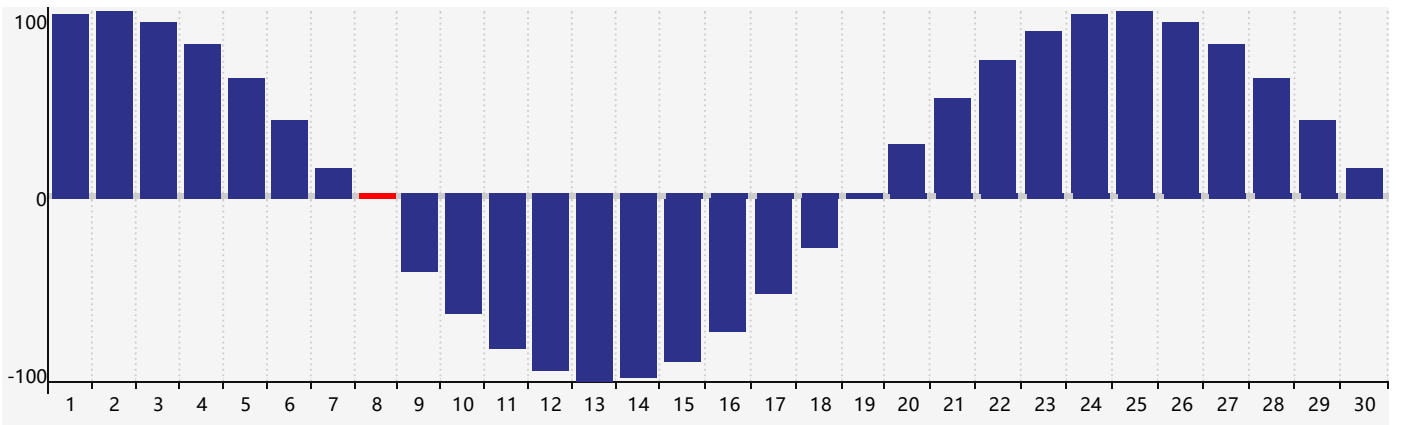

September 2022 Intellectual Biorhythm Charts

September 2022 Emotional Biorhythm Charts

September 2022 Physical Biorhythm Charts

September 2022

SUN	MON	TUE	WED	THU	FRI	SAT
28	29	30	31	1	2	3
4	5	6	7	8 Physical	9	10 Intellectual
11	12	13	14	15	16	17
18	19	20	21	22	23 Emotional	24
25	26	27	28	29	30	1 Physical