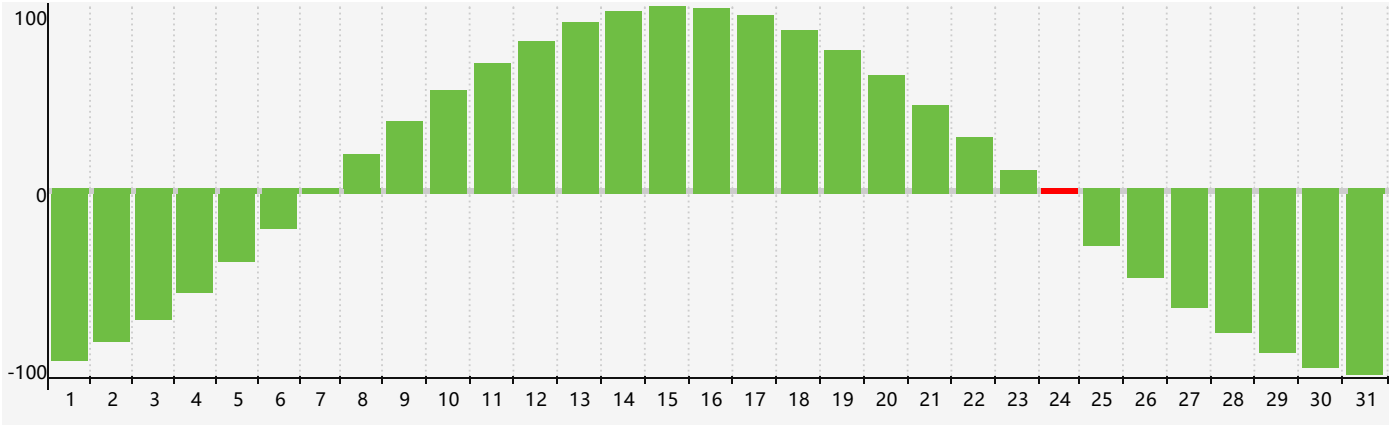

January 2023 Intellectual Biorhythm Charts

January 2023 Emotional Biorhythm Charts

January 2023 Physical Biorhythm Charts

January 2023

SUN	MON	TUE	WED	THU	FRI	SAT
1 	2 	3 	4 Physical 	5 	6 	7 
8 	9 	10 	11 	12 	13 	14 
15 	16 	17 	18 	19 	20 	21 
22 	23 	24 Intellectual Emotional 	25 	26 	27 Physical 	28 
29 	30 	31 	1 	2 	3 	4 