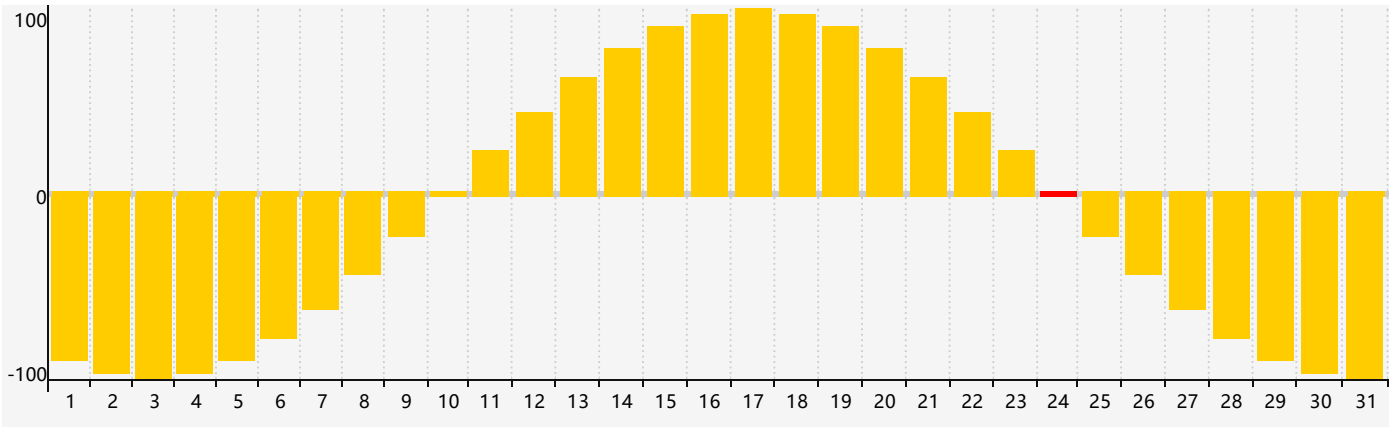

January 2023 Intellectual Biorhythm Charts

January 2023 Emotional Biorhythm Charts

January 2023 Physical Biorhythm Charts

January 2023

SUN	MON	TUE	WED	THU	FRI	SAT
1 	2 	3 	4 Physical 	5 	6 	7 
8 	9 	10 	11 	12 	13 	14 
15 	16 	17 	18 	19 	20 	21 
22 	23 	24 Intellectual Emotional 	25 	26 	27 Physical 	28 
29 	30 	31 	1 	2 	3 	4 