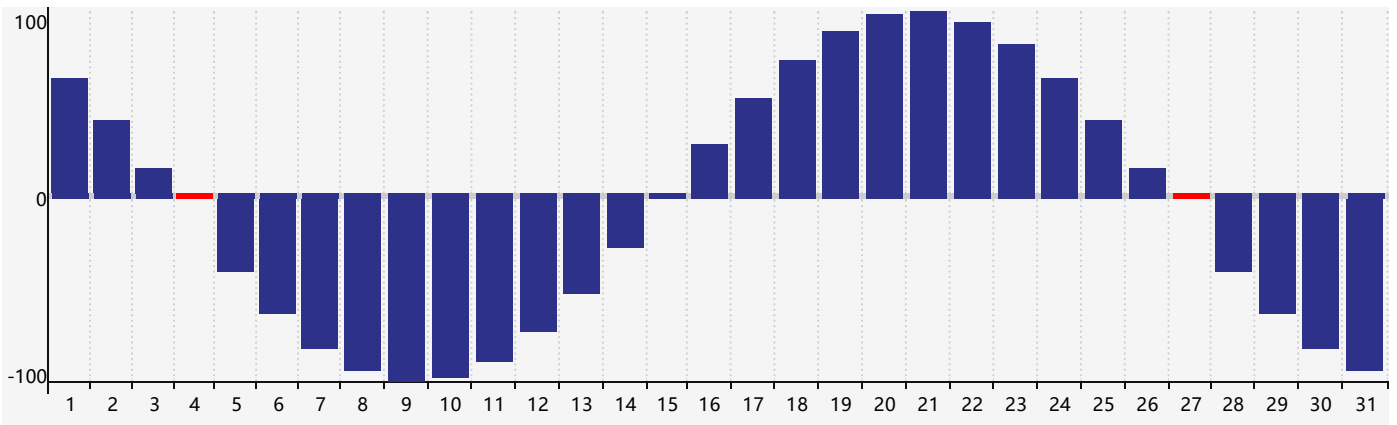

January 2023 Intellectual Biorhythm Charts

January 2023 Emotional Biorhythm Charts

January 2023 Physical Biorhythm Charts

January 2023

SUN	MON	TUE	WED	THU	FRI	SAT
1 	2 	3 	4 Physical 	5 	6 	7 
8 	9 	10 	11 	12 	13 	14 
15 	16 	17 	18 	19 	20 	21 
22 	23 	24 Intellectual Emotional 	25 	26 	27 Physical 	28 
29 	30 	31 	1 	2 	3 	4 