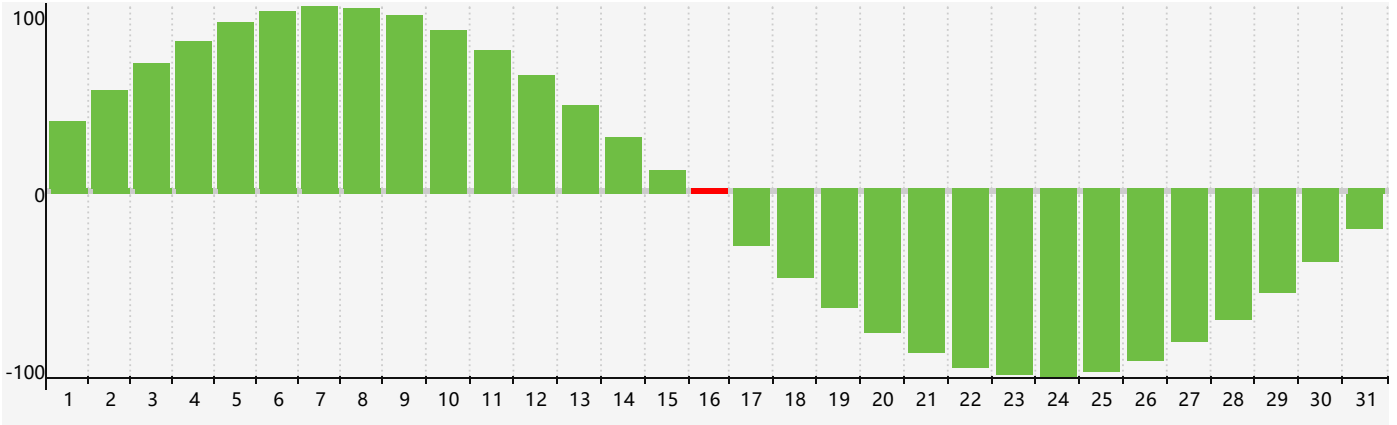

January 2023 Intellectual Biorhythm Charts

January 2023 Emotional Biorhythm Charts

January 2023 Physical Biorhythm Charts

January 2023

SUN	MON	TUE	WED	THU	FRI	SAT
1 	2 	3 	4 	5 	6 	7 
8 	9 	10 	11 	12 	13 	14 
15 	16 Intellectual 	17 	18 Physical 	19 	20 	21 
22 	23 	24 Emotional 	25 	26 	27 	28 
29 	30 	31 	1 	2 	3 	4 