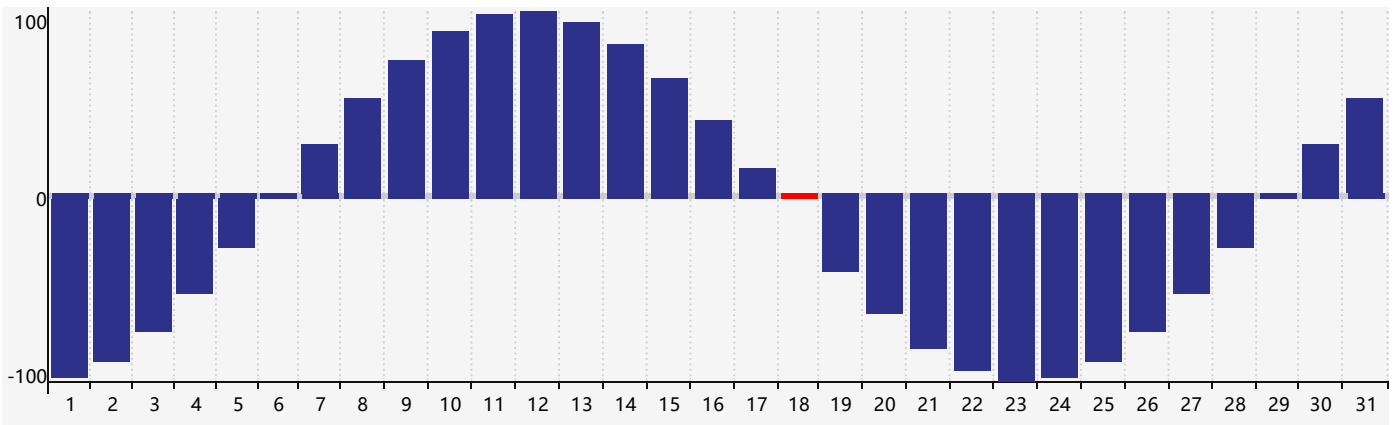

January 2023 Intellectual Biorhythm Charts

January 2023 Emotional Biorhythm Charts

January 2023 Physical Biorhythm Charts

January 2023

SUN	MON	TUE	WED	THU	FRI	SAT
1 	2 	3 	4 	5 	6 	7 
8 	9 	10 	11 	12 	13 	14 
15 	16 Intellectual 	17 	18 Physical 	19 	20 	21 
22 	23 	24 Emotional 	25 	26 	27 	28 
29 	30 	31 	1 	2 	3 	4 