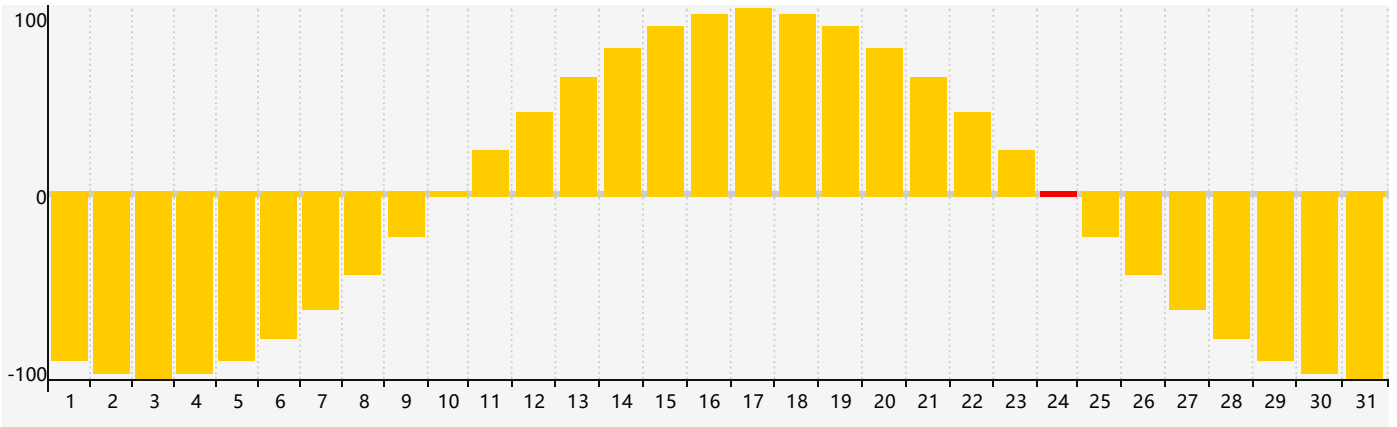

January 2023 Intellectual Biorhythm Charts

January 2023 Emotional Biorhythm Charts

January 2023 Physical Biorhythm Charts

January 2023

SUN	MON	TUE	WED	THU	FRI	SAT
1 	2 	3 	4 	5 	6 	7 
8 	9 	10 	11 	12 	13 	14 
15 	16 Intellectual 	17 	18 Physical 	19 	20 	21 
22 	23 	24 Emotional 	25 	26 	27 	28 
29 	30 	31 	1 	2 	3 	4 