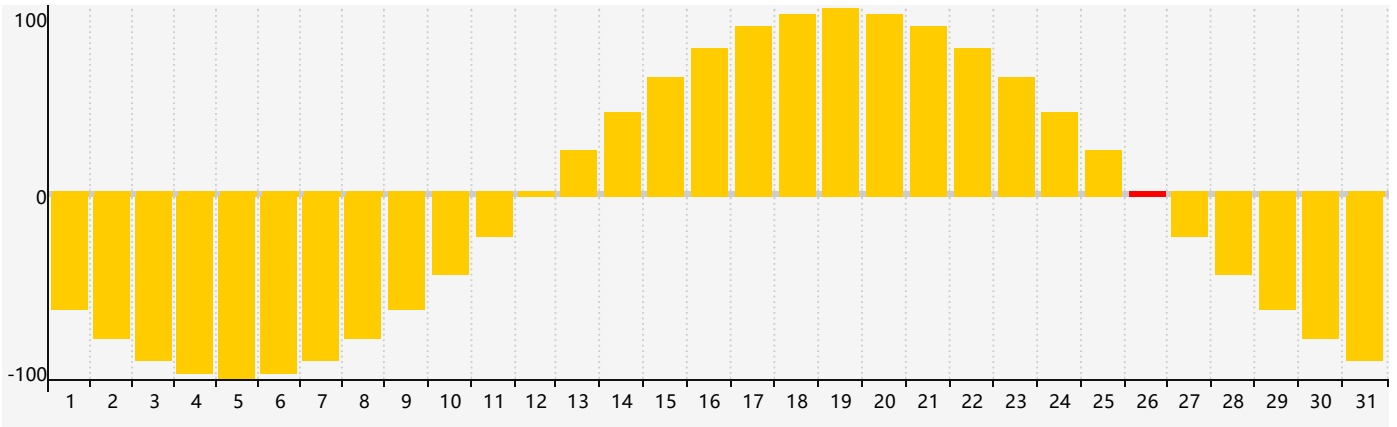

January 2023 Intellectual Biorhythm Charts

January 2023 Emotional Biorhythm Charts

January 2023 Physical Biorhythm Charts

January 2023

SUN	MON	TUE	WED	THU	FRI	SAT
1 	2 	3 	4 	5 	6 	7 Physical 
8 	9 	10 	11 	12 	13 	14 
15 	16 	17 	18 	19 	20 	21 
22 	23 	24 	25 Intellectual 	26 Emotional 	27 	28 
29 	30 Physical 	31 	1 	2 	3 	4 