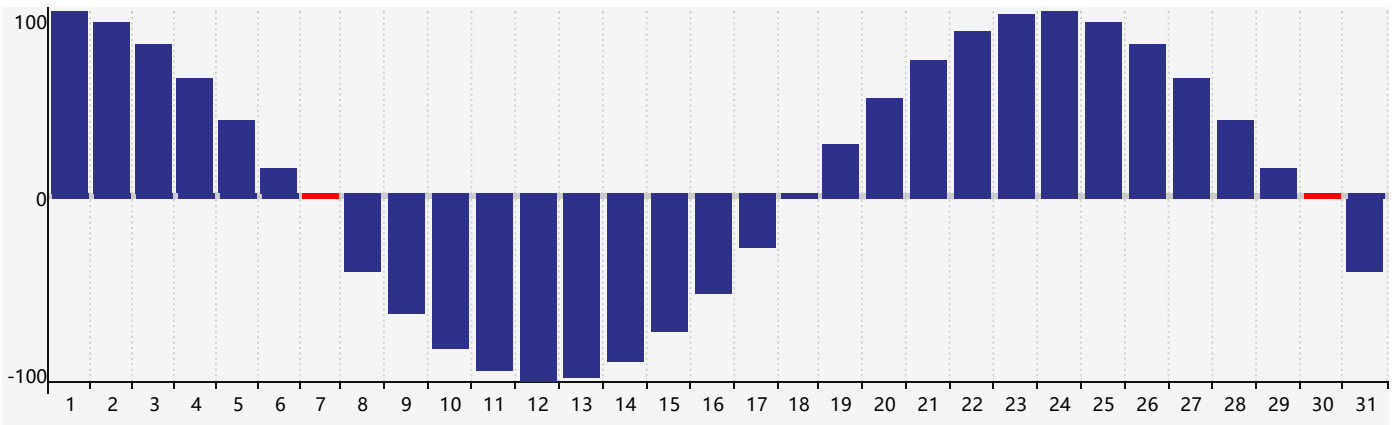

January 2023 Intellectual Biorhythm Charts

January 2023 Emotional Biorhythm Charts

January 2023 Physical Biorhythm Charts

January 2023

SUN	MON	TUE	WED	THU	FRI	SAT
1 	2 	3 	4 	5 	6 	7 Physical 
8 	9 	10 	11 	12 	13 	14 
15 	16 	17 	18 	19 	20 	21 
22 	23 	24 	25 Intellectual 	26 Emotional 	27 	28 
29 	30 Physical 	31 	1 	2 	3 	4 