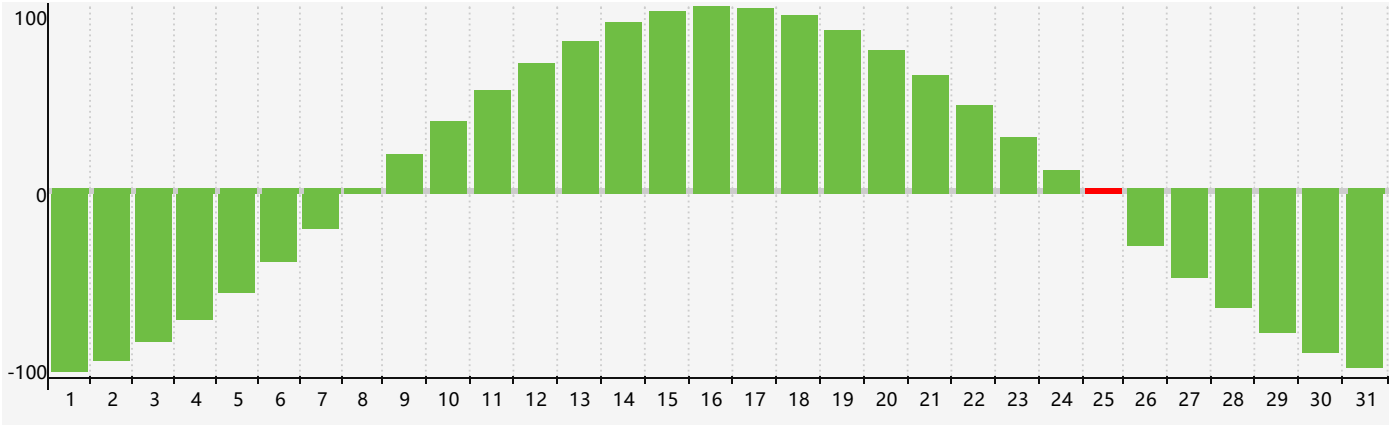

January 2023 Intellectual Biorhythm Charts

January 2023 Emotional Biorhythm Charts

January 2023 Physical Biorhythm Charts

January 2023

SUN	MON	TUE	WED	THU	FRI	SAT
1 	2 	3 	4 	5 	6 	7 Physical 
8 	9 	10 	11 	12 	13 	14 
15 	16 	17 	18 	19 	20 	21 
22 	23 	24 	25 Intellectual 	26 Emotional 	27 	28 
29 	30 Physical 	31 	1 	2 	3 	4 