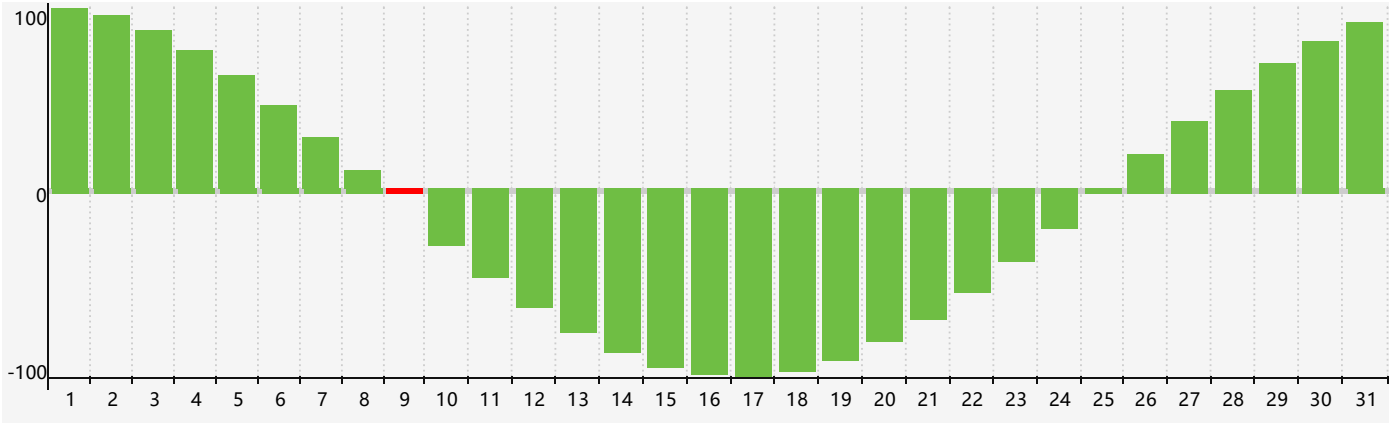

January 2023 Intellectual Biorhythm Charts

January 2023 Emotional Biorhythm Charts

January 2023 Physical Biorhythm Charts

January 2023

SUN	MON	TUE	WED	THU	FRI	SAT
1	2	3	4 Emotional	5	6	7
8	9 Intellectual	10	11 Physical	12	13	14
15	16	17	18	19	20	21
22	23	24	25	26	27	28
29	30	31	1 Emotional	2	3 Physical	4