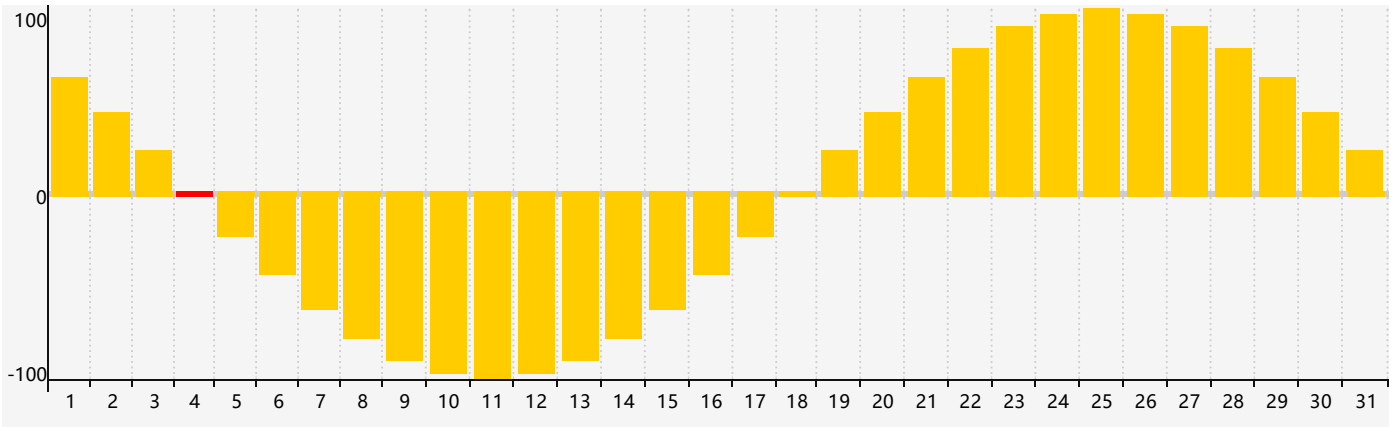

January 2023 Intellectual Biorhythm Charts

January 2023 Emotional Biorhythm Charts

January 2023 Physical Biorhythm Charts

January 2023

SUN	MON	TUE	WED	THU	FRI	SAT
1	2	3	4 Emotional	5	6	7
8	9 Intellectual	10	11 Physical	12	13	14
15	16	17	18	19	20	21
22	23	24	25	26	27	28
29	30	31	1 Emotional	2	3 Physical	4