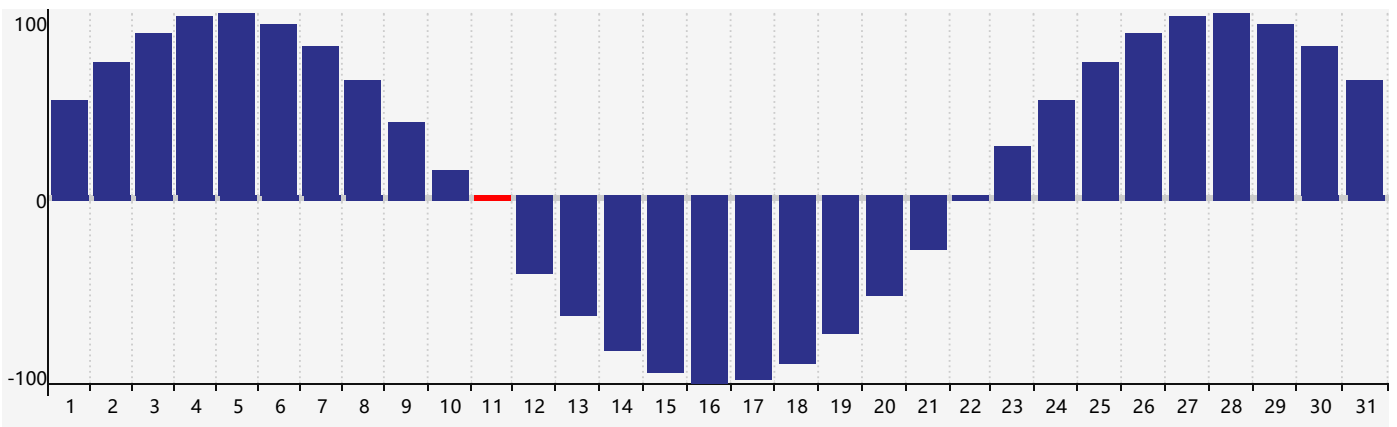

January 2023 Intellectual Biorhythm Charts

January 2023 Emotional Biorhythm Charts

January 2023 Physical Biorhythm Charts

January 2023

SUN	MON	TUE	WED	THU	FRI	SAT
1	2	3	4 Emotional	5	6	7
8	9 Intellectual	10	11 Physical	12	13	14
15	16	17	18	19	20	21
22	23	24	25	26	27	28
29	30	31	1 Emotional	2	3 Physical	4