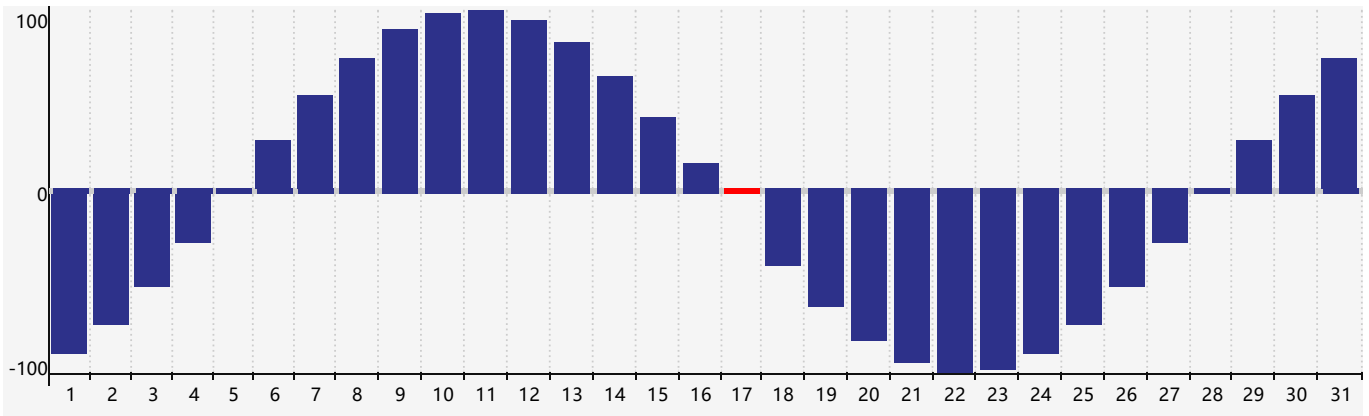

January 2023 Intellectual Biorhythm Charts

January 2023 Emotional Biorhythm Charts

January 2023 Physical Biorhythm Charts

January 2023

SUN	MON	TUE	WED	THU	FRI	SAT
1 	2 	3 	4 	5 	6 	7 
8 	9 	10 	11 	12 	13 	14 
15 	16 	17 Physical 	18 	19 	20 	21 
22 	23 	24 	25 	26 	27 	28 Intellectual Emotion 
29 	30 	31 	1 	2 	3 	4 