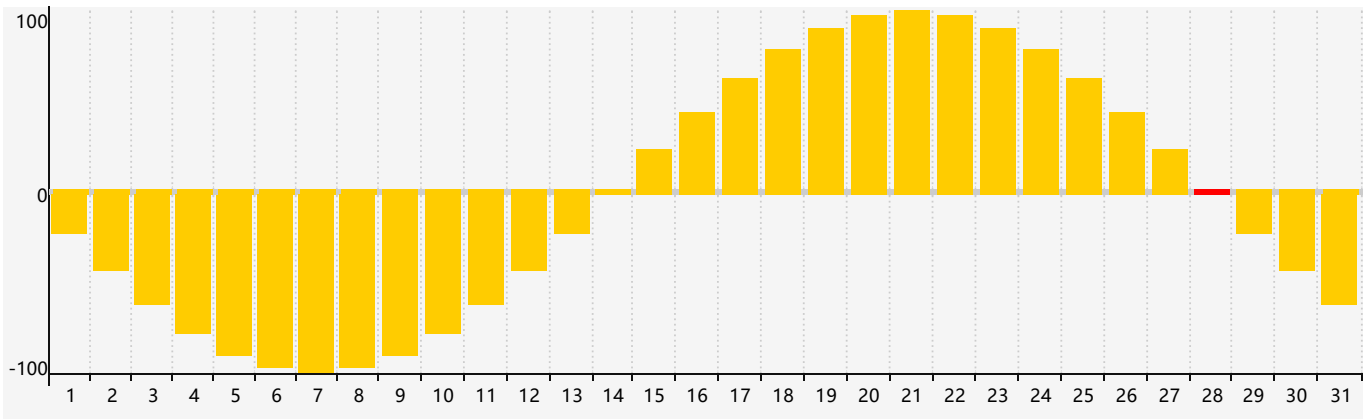

January 2023 Intellectual Biorhythm Charts

January 2023 Emotional Biorhythm Charts

January 2023 Physical Biorhythm Charts

January 2023

SUN	MON	TUE	WED	THU	FRI	SAT
1 	2 	3 	4 	5 	6 	7 
8 	9 	10 	11 	12 	13 	14 
15 	16 	17 Physical 	18 	19 	20 	21 
22 	23 	24 	25 	26 	27 	28 Intellectual Emotion 
29 	30 	31 	1 	2 	3 	4 