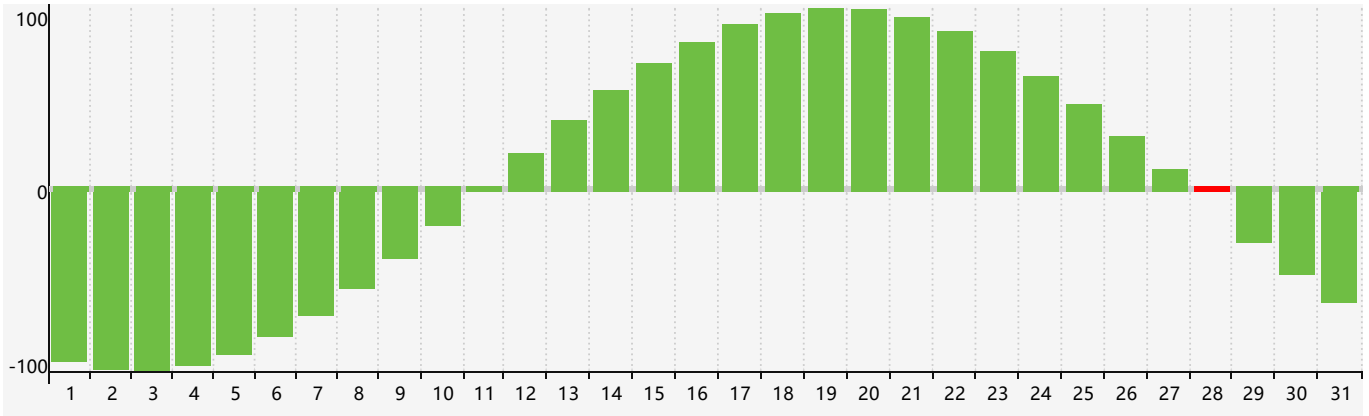

January 2023 Intellectual Biorhythm Charts

January 2023 Emotional Biorhythm Charts

January 2023 Physical Biorhythm Charts

January 2023

SUN	MON	TUE	WED	THU	FRI	SAT
1 	2 	3 	4 	5 	6 	7 
8 	9 	10 	11 	12 	13 	14 
15 	16 	17 Physical 	18 	19 	20 	21 
22 	23 	24 	25 	26 	27 	28 Intellectual Emotion 
29 	30 	31 	1 	2 	3 	4 