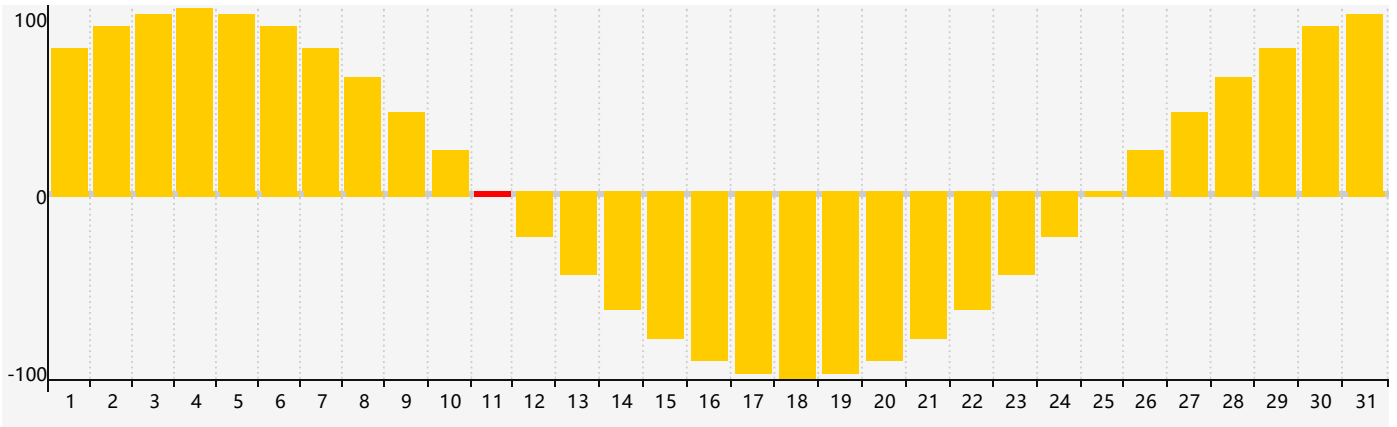

January 2023 Intellectual Biorhythm Charts

January 2023 Emotional Biorhythm Charts

January 2023 Physical Biorhythm Charts

January 2023

SUN	MON	TUE	WED	THU	FRI	SAT
1 Intellectual	2	3	4	5	6	7
8	9	10 Physical	11 Emotional	12	13	14
15	16	17	18	19	20	21
22	23	24	25	26	27	28
29	30	31	1	2 Physical	3 Intellectual	4