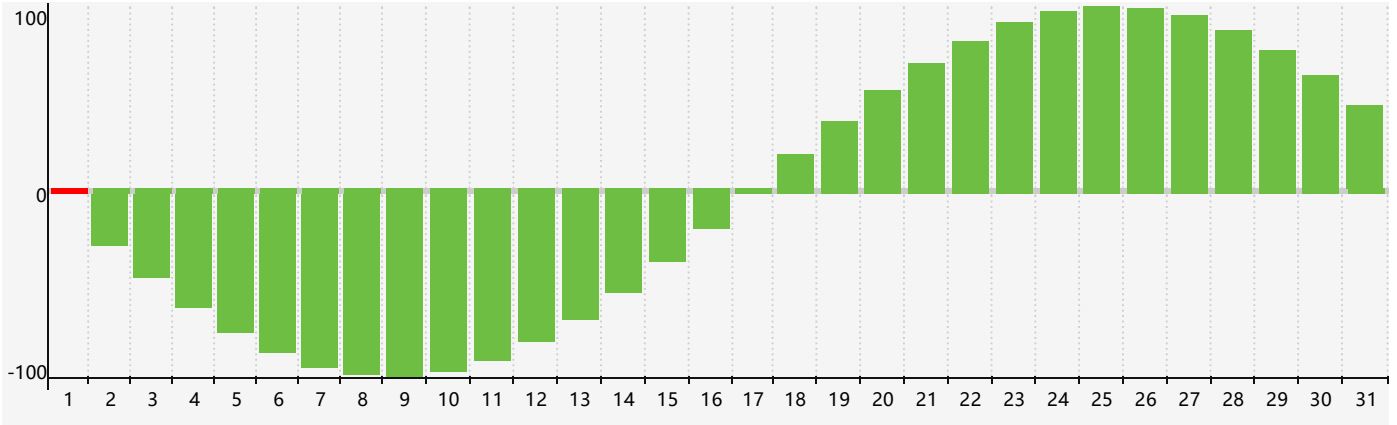

January 2023 Intellectual Biorhythm Charts

January 2023 Emotional Biorhythm Charts

January 2023 Physical Biorhythm Charts

January 2023

SUN	MON	TUE	WED	THU	FRI	SAT
1 Intellectual	2	3	4	5	6	7
8	9	10 Physical	11 Emotional	12	13	14
15	16	17	18	19	20	21
22	23	24	25	26	27	28
29	30	31	1	2 Physical	3 Intellectual	4