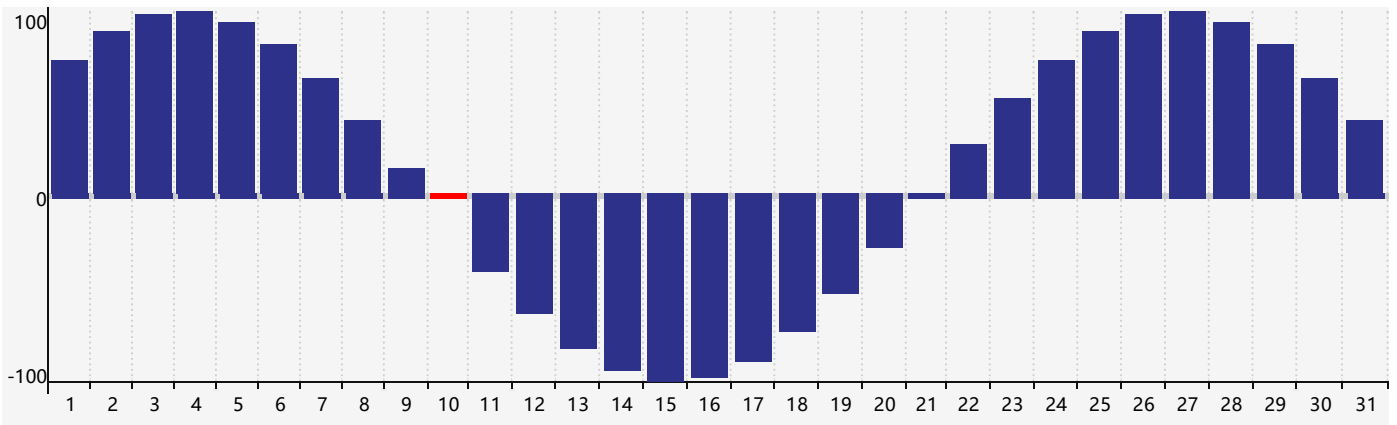

January 2023 Intellectual Biorhythm Charts

January 2023 Emotional Biorhythm Charts

January 2023 Physical Biorhythm Charts

January 2023

SUN	MON	TUE	WED	THU	FRI	SAT
1 Intellectual	2	3	4	5	6	7
8	9	10 Physical	11 Emotional	12	13	14
15	16	17	18	19	20	21
22	23	24	25	26	27	28
29	30	31	1	2 Physical	3 Intellectual	4