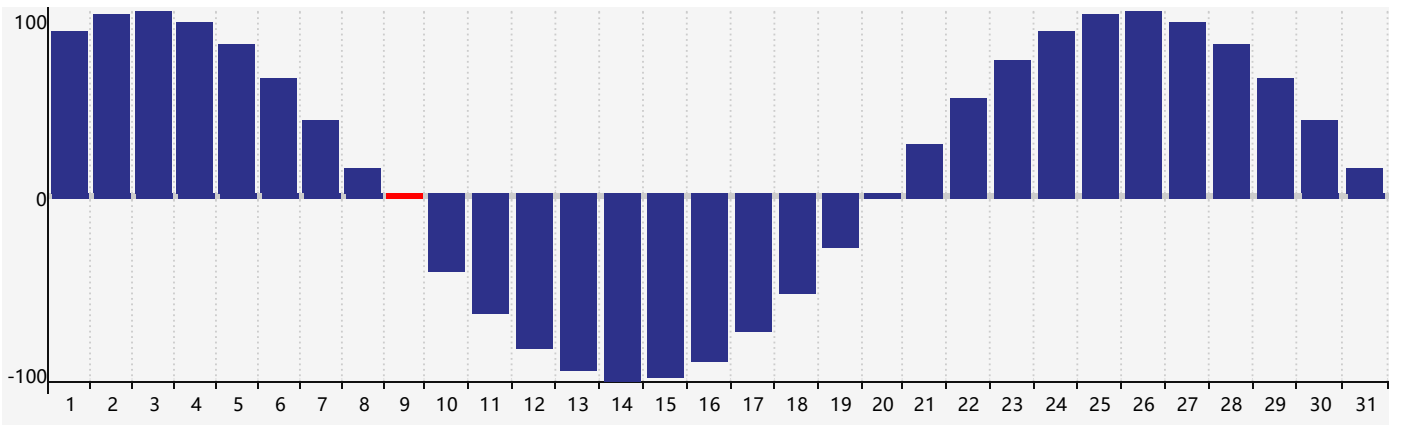

January 2023 Intellectual Biorhythm Charts

January 2023 Emotional Biorhythm Charts

January 2023 Physical Biorhythm Charts

January 2023

SUN	MON	TUE	WED	THU	FRI	SAT
1 Intellectual 	2 	3 	4 	5 	6 	7 
8 	9 Physical 	10 Emotional 	11 	12 	13 	14 
15 	16 	17 	18 	19 	20 	21 
22 	23 	24 	25 	26 	27 	28 
29 	30 	31 	1 Physical 	2 	3 Intellectual 	4 