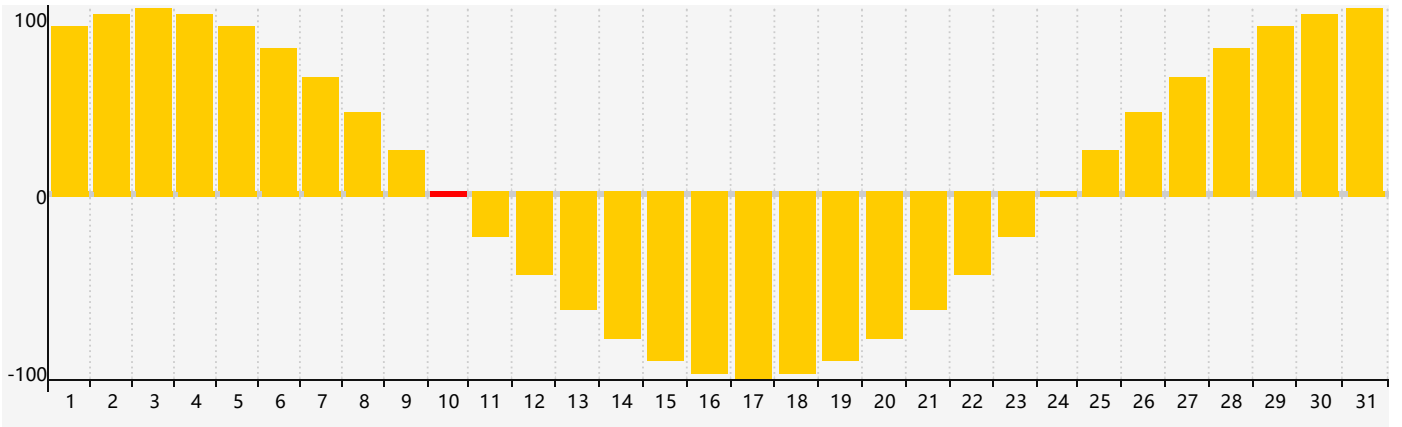

January 2023 Intellectual Biorhythm Charts

January 2023 Emotional Biorhythm Charts

January 2023 Physical Biorhythm Charts

January 2023

SUN	MON	TUE	WED	THU	FRI	SAT
1 Intellectual 	2 	3 	4 	5 	6 	7 
8 	9 Physical 	10 Emotional 	11 	12 	13 	14 
15 	16 	17 	18 	19 	20 	21 
22 	23 	24 	25 	26 	27 	28 
29 	30 	31 	1 Physical 	2 	3 Intellectual 	4 