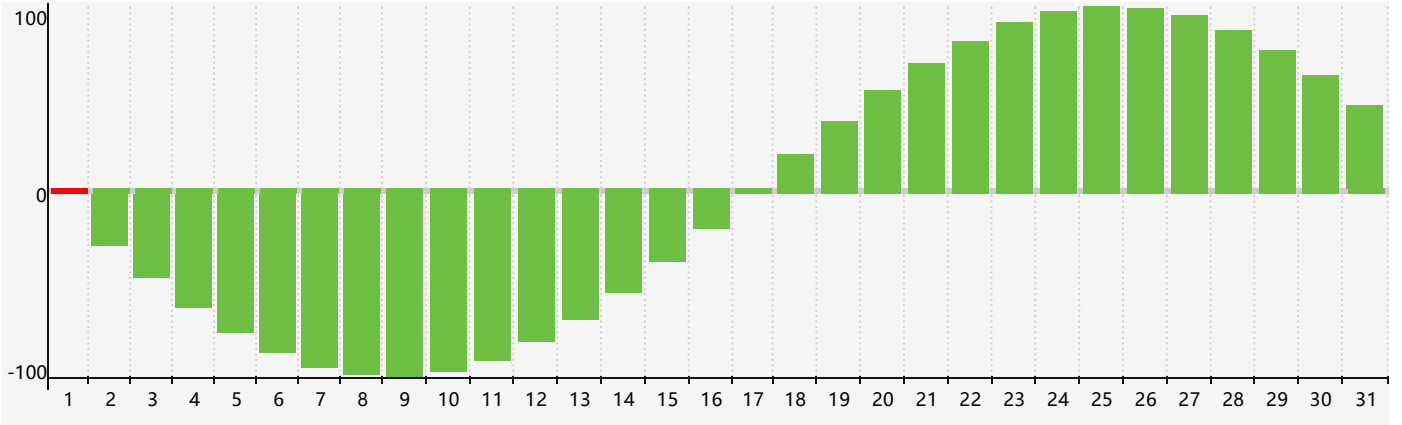

January 2023 Intellectual Biorhythm Charts

January 2023 Emotional Biorhythm Charts

January 2023 Physical Biorhythm Charts

January 2023

SUN	MON	TUE	WED	THU	FRI	SAT
1 Intellectual 	2 	3 	4 	5 	6 	7 
8 	9 Physical 	10 Emotional 	11 	12 	13 	14 
15 	16 	17 	18 	19 	20 	21 
22 	23 	24 	25 	26 	27 	28 
29 	30 	31 	1 Physical 	2 	3 Intellectual 	4 