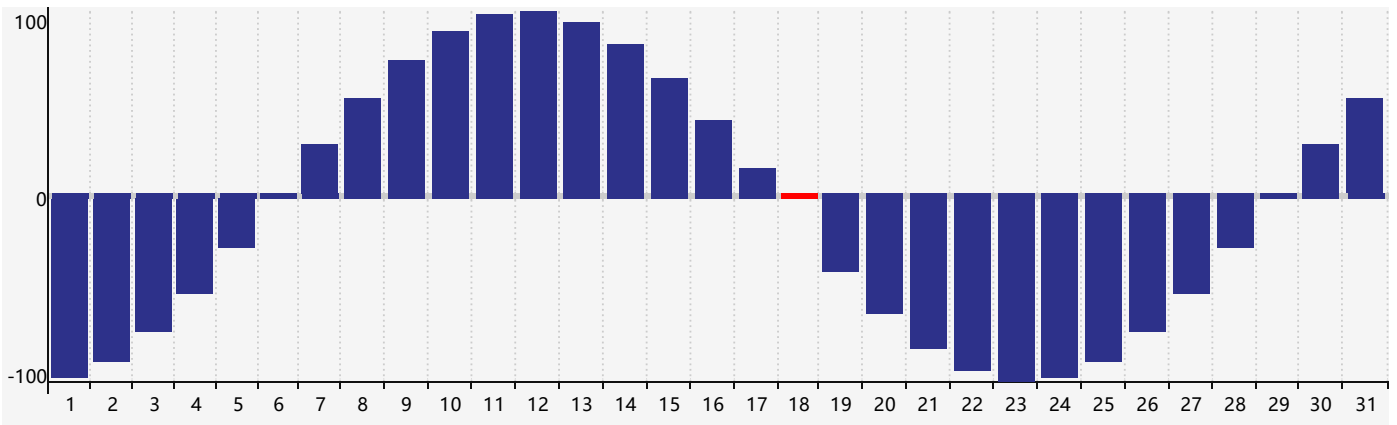

January 2023 Intellectual Biorhythm Charts

January 2023 Emotional Biorhythm Charts

January 2023 Physical Biorhythm Charts

January 2023

| SUN | MON | TUE | WED | THU | FRI | SAT |
|-----------|--|-----------|---|--|-----------|-----------|
| 1 | 2 | 3 | 4 | 5 | 6 | 7 |
| 8 | 9 | 10 | 11 | 12 | 13 | 14 |
| 15 | 16 | 17 | 18 Physical | 19 | 20 | 21 |
| 22 | 23 Emotional | 24 | 25 | 26 | 27 | 28 |
| 29 | 30 | 31 | 1 | 2 Intellectual | 3 | 4 |