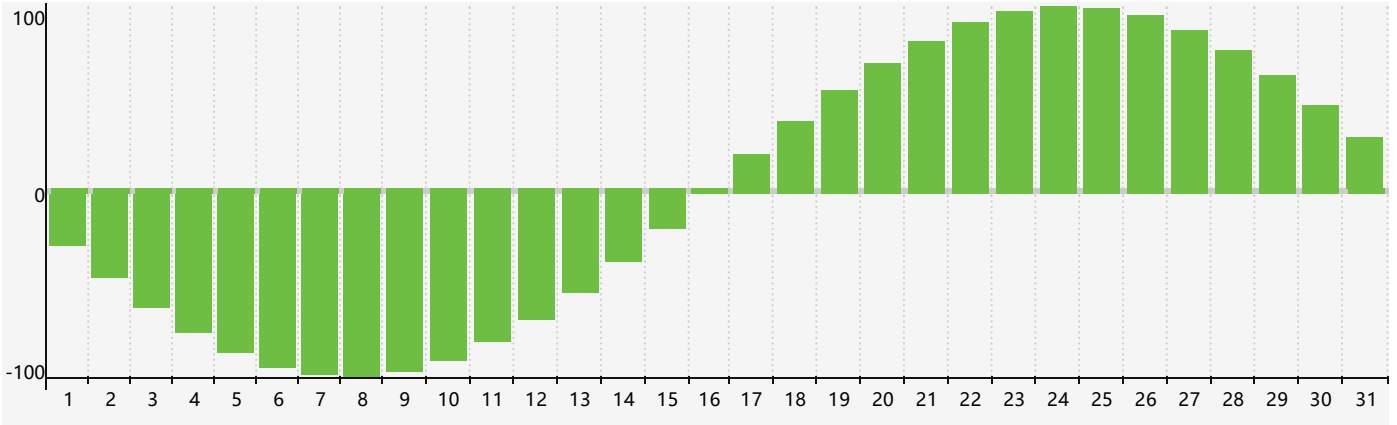

January 2023 Intellectual Biorhythm Charts

January 2023 Emotional Biorhythm Charts

January 2023 Physical Biorhythm Charts

January 2023

| SUN | MON | TUE | WED | THU | FRI | SAT |
|-----------|--|-----------|---|--|-----------|-----------|
| 1 | 2 | 3 | 4 | 5 | 6 | 7 |
| 8 | 9 | 10 | 11 | 12 | 13 | 14 |
| 15 | 16 | 17 | 18 Physical | 19 | 20 | 21 |
| 22 | 23 Emotional | 24 | 25 | 26 | 27 | 28 |
| 29 | 30 | 31 | 1 | 2 Intellectual | 3 | 4 |