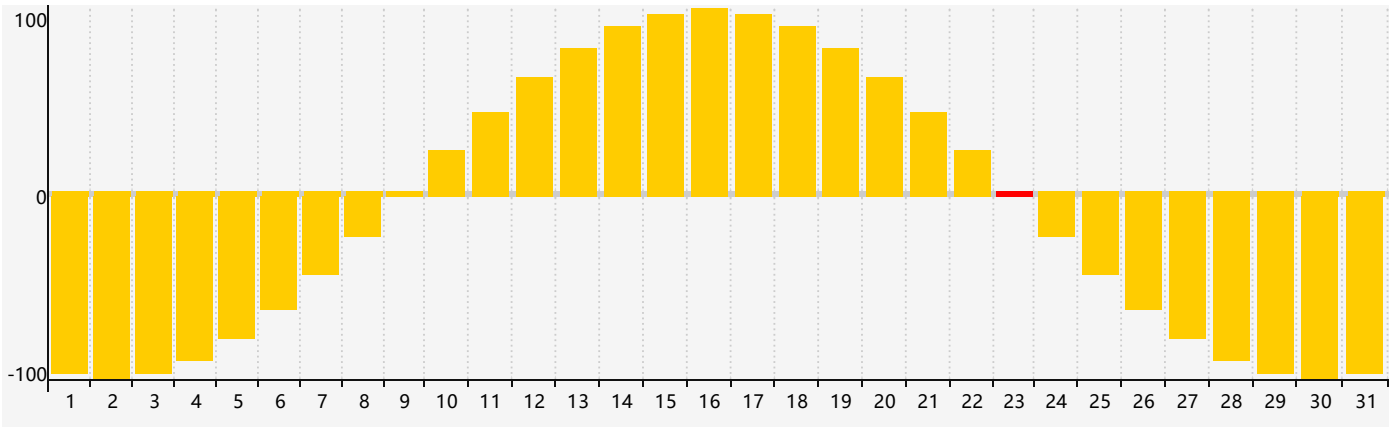

January 2023 Intellectual Biorhythm Charts

January 2023 Emotional Biorhythm Charts

January 2023 Physical Biorhythm Charts

January 2023

| SUN | MON | TUE | WED | THU | FRI | SAT |
|-----------|--|-----------|---|--|-----------|-----------|
| 1 | 2 | 3 | 4 | 5 | 6 | 7 |
| 8 | 9 | 10 | 11 | 12 | 13 | 14 |
| 15 | 16 | 17 | 18 Physical | 19 | 20 | 21 |
| 22 | 23 Emotional | 24 | 25 | 26 | 27 | 28 |
| 29 | 30 | 31 | 1 | 2 Intellectual | 3 | 4 |