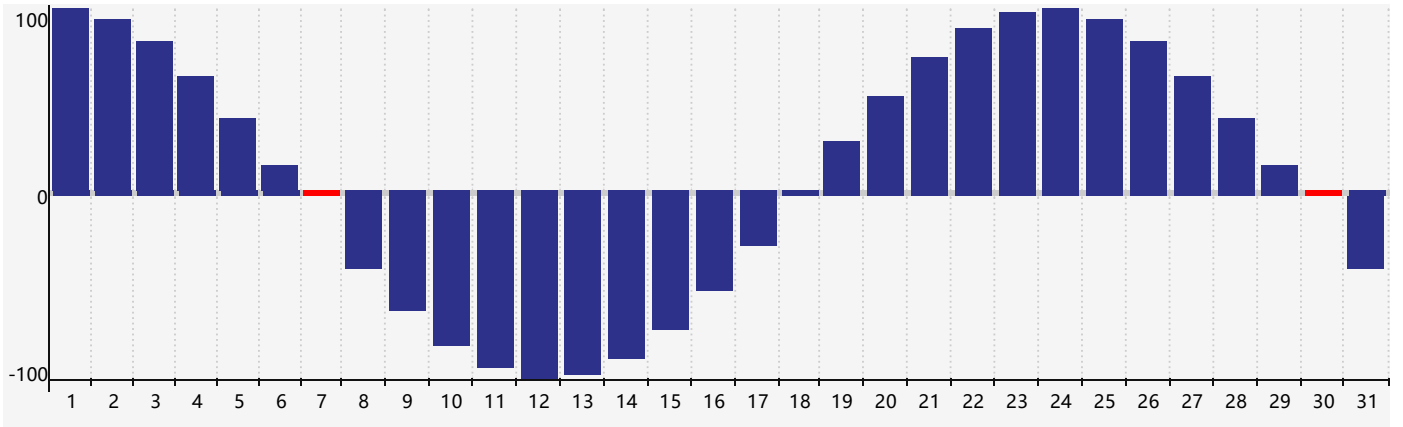

January 2023 Physical Biorhythm Charts

January 2023

SUN	MON	TUE	WED	THU	FRI	SAT
1	2	3	4	5	6	7 Physical
8	9	10	11	12	13	14
15	16	17	18	19	20	21
22	23	24	25	26	27	28
29	30 Physical	31	1	2	3	4