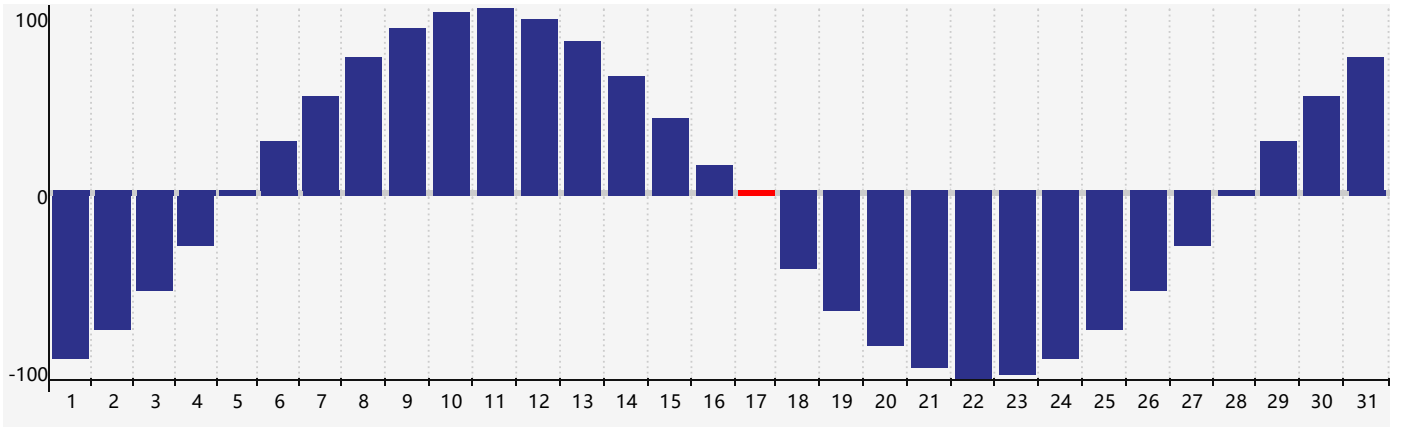

## January 2023 Physical Biorhythm Charts

# January 2023

SUN	MON	TUE	WED	THU	FRI	SAT
1	2	3	4	5	6	7
8	9	10	11	12	13	14
15	16	17 Physical	18	19	20	21
22	23	24	25	26	27	28
29	30	31	1	2	3	4