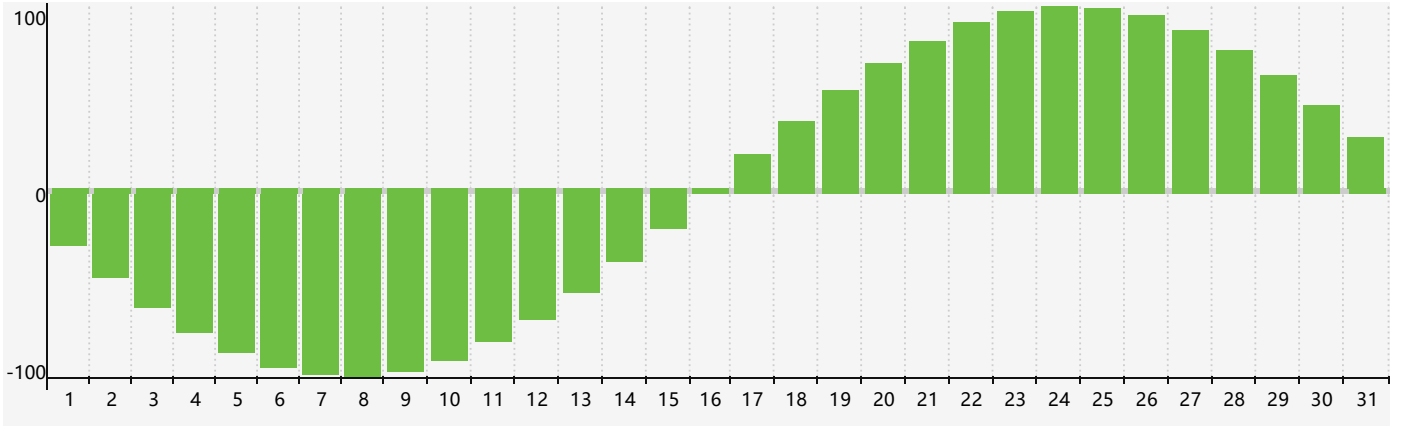

January 2023 Intellectual Biorhythm Charts

January 2023

SUN	MON	TUE	WED	THU	FRI	SAT
1	2	3	4	5	6	7
8	9	10	11	12	13	14
15	16	17	18	19	20	21
22	23	24	25	26	27	28
29	30	31	1	2 <small>Intellectual</small>	3	4