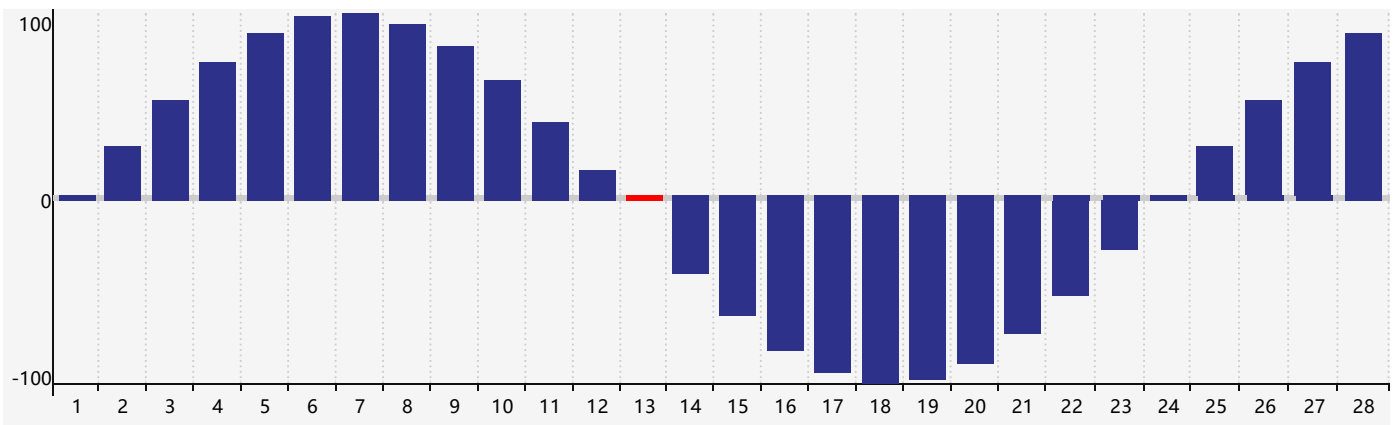

February 2023 Intellectual Biorhythm Charts

February 2023 Emotional Biorhythm Charts

February 2023 Physical Biorhythm Charts

February 2023

SUN	MON	TUE	WED	THU	FRI	SAT
29	30	31 <small>Intellectual</small>	1	2 <small>Emotional</small>	3	4
5	6	7	8	9	10	11
12	13 <small>Physical</small>	14	15	16	17	18
19	20	21	22	23	24	25
26	27	28	1	2 <small>Emotional</small>	3	4