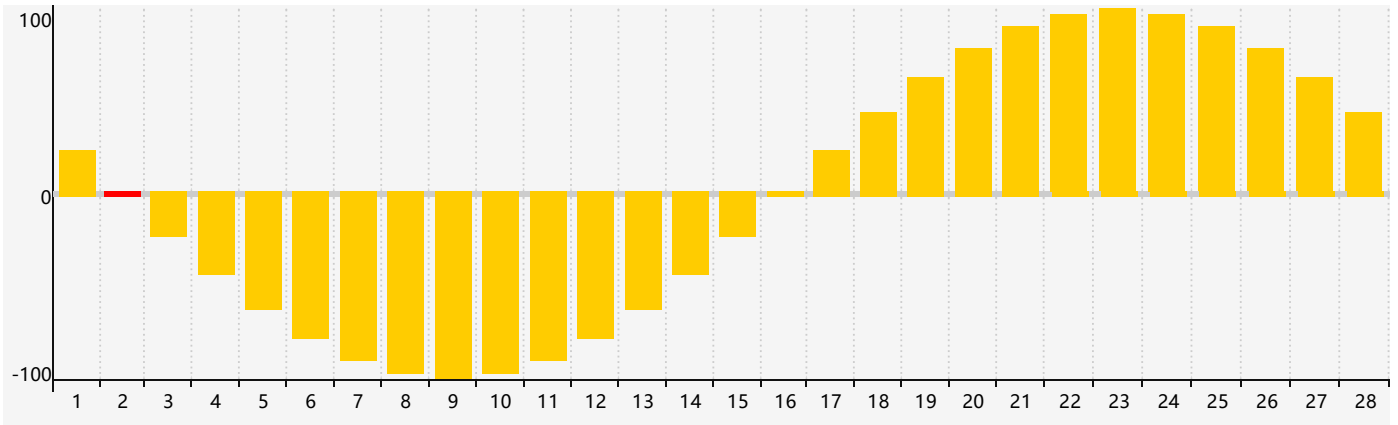

February 2023 Intellectual Biorhythm Charts

February 2023 Emotional Biorhythm Charts

February 2023 Physical Biorhythm Charts

February 2023

SUN	MON	TUE	WED	THU	FRI	SAT
29	30	31 <small>Intellectual</small>	1	2 <small>Emotional</small>	3	4
5	6	7	8	9	10	11
12	13 <small>Physical</small>	14	15	16	17	18
19	20	21	22	23	24	25
26	27	28	1	2 <small>Emotional</small>	3	4