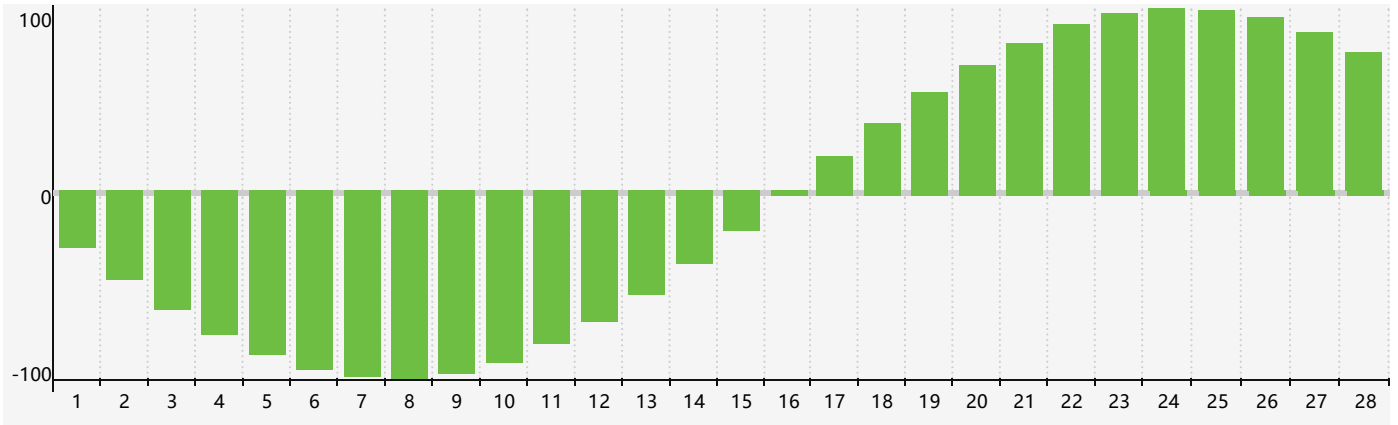

February 2023 Intellectual Biorhythm Charts

February 2023 Emotional Biorhythm Charts

February 2023 Physical Biorhythm Charts

February 2023

SUN	MON	TUE	WED	THU	FRI	SAT
29	30	31 <small>Intellectual</small>	1	2 <small>Emotional</small>	3	4
5	6	7	8	9	10	11
12	13 <small>Physical</small>	14	15	16	17	18
19	20	21	22	23	24	25
26	27	28	1	2 <small>Emotional</small>	3	4