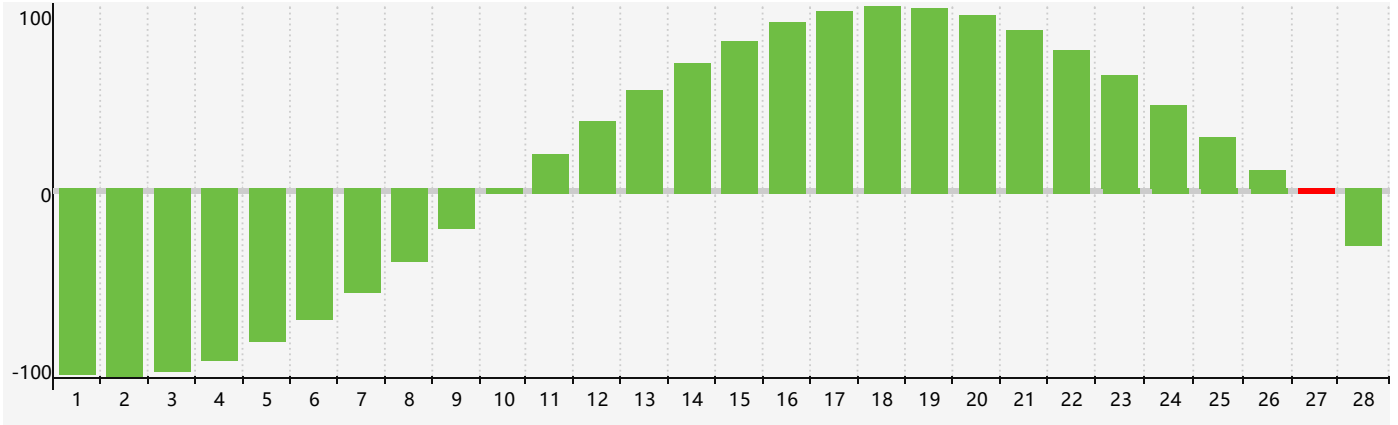

February 2023 Intellectual Biorhythm Charts

February 2023 Emotional Biorhythm Charts

February 2023 Physical Biorhythm Charts

February 2023

SUN	MON	TUE	WED	THU	FRI	SAT
29 	30 Physical 	31 	1 	2 	3 	4 
5 	6 	7 	8 	9 	10 	11 
12 	13 	14 	15 	16 	17 	18 
19 	20 	21 	22 Physical 	23 Emotional 	24 	25 
26 	27 Intellectual 	28 	1 	2 	3 	4 