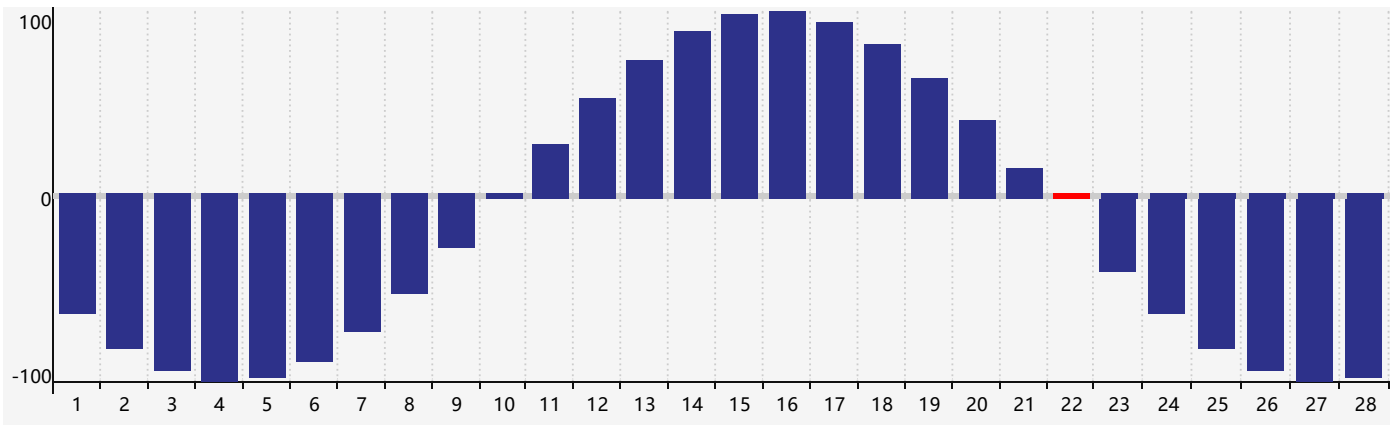

February 2023 Intellectual Biorhythm Charts

February 2023 Emotional Biorhythm Charts

February 2023 Physical Biorhythm Charts

February 2023

SUN	MON	TUE	WED	THU	FRI	SAT
29 	30 Physical 	31 	1 	2 	3 	4 
5 	6 	7 	8 	9 	10 	11 
12 	13 	14 	15 	16 	17 	18 
19 	20 	21 	22 Physical 	23 Emotional 	24 	25 
26 	27 Intellectual 	28 	1 	2 	3 	4 