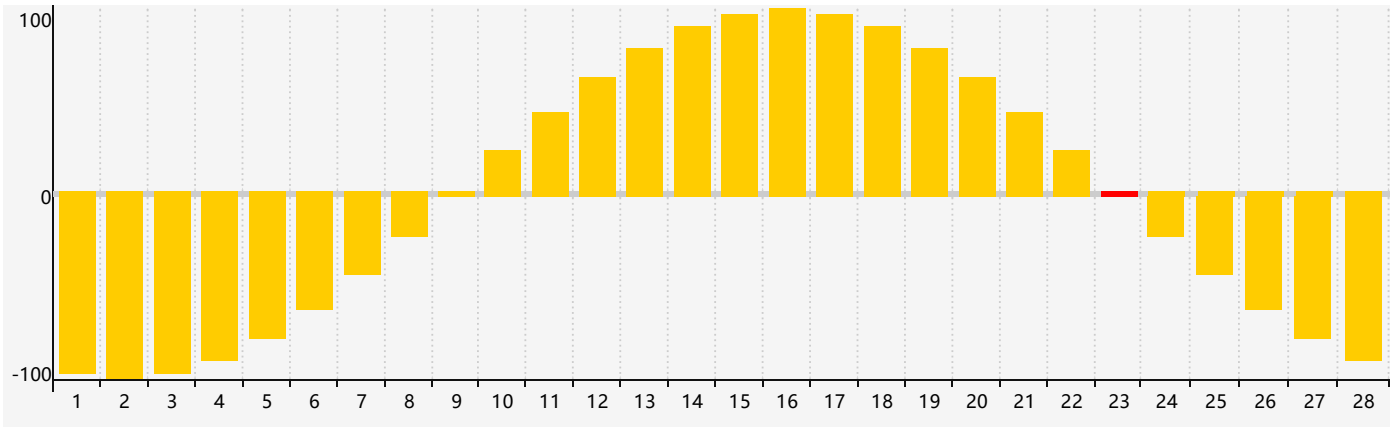

February 2023 Intellectual Biorhythm Charts

February 2023 Emotional Biorhythm Charts

February 2023 Physical Biorhythm Charts

February 2023

SUN	MON	TUE	WED	THU	FRI	SAT
29 	30 Physical 	31 	1 	2 	3 	4 
5 	6 	7 	8 	9 	10 	11 
12 	13 	14 	15 	16 	17 	18 
19 	20 	21 	22 Physical 	23 Emotional 	24 	25 
26 	27 Intellectual 	28 	1 	2 	3 	4 